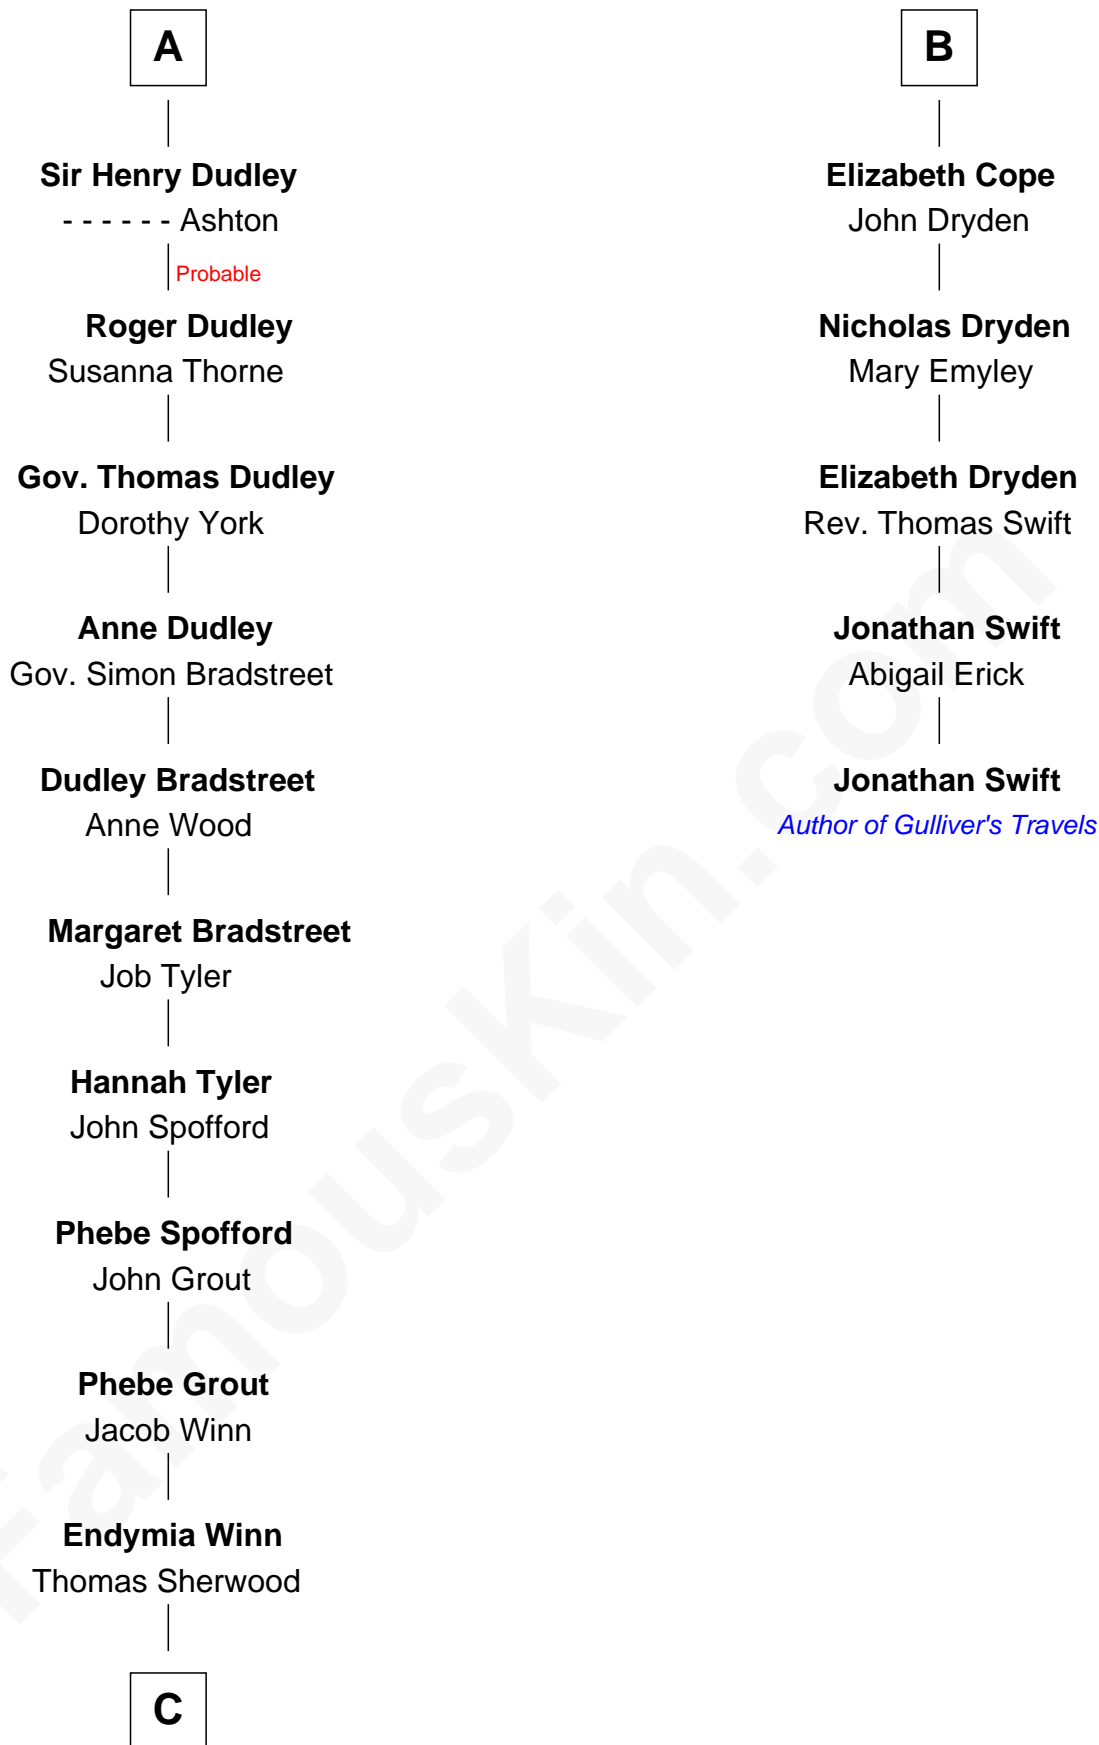

# FamousKin.com Relationship Chart of

**Herbert Hoover**

*31st U.S. President*

11th cousin 9 times removed of

**Jonathan Swift**

*Author of Gulliver's Travels*

**C**

—  
**Lucinda Sherwood**

John Minthorn

—  
**Theodore Minthorn**

Mary Wasley

—  
**Hulda Randall Minthorn**

Jessie Clark Hoover

—  
**Herbert Hoover**

*31st U.S. President*

FamousKin.com