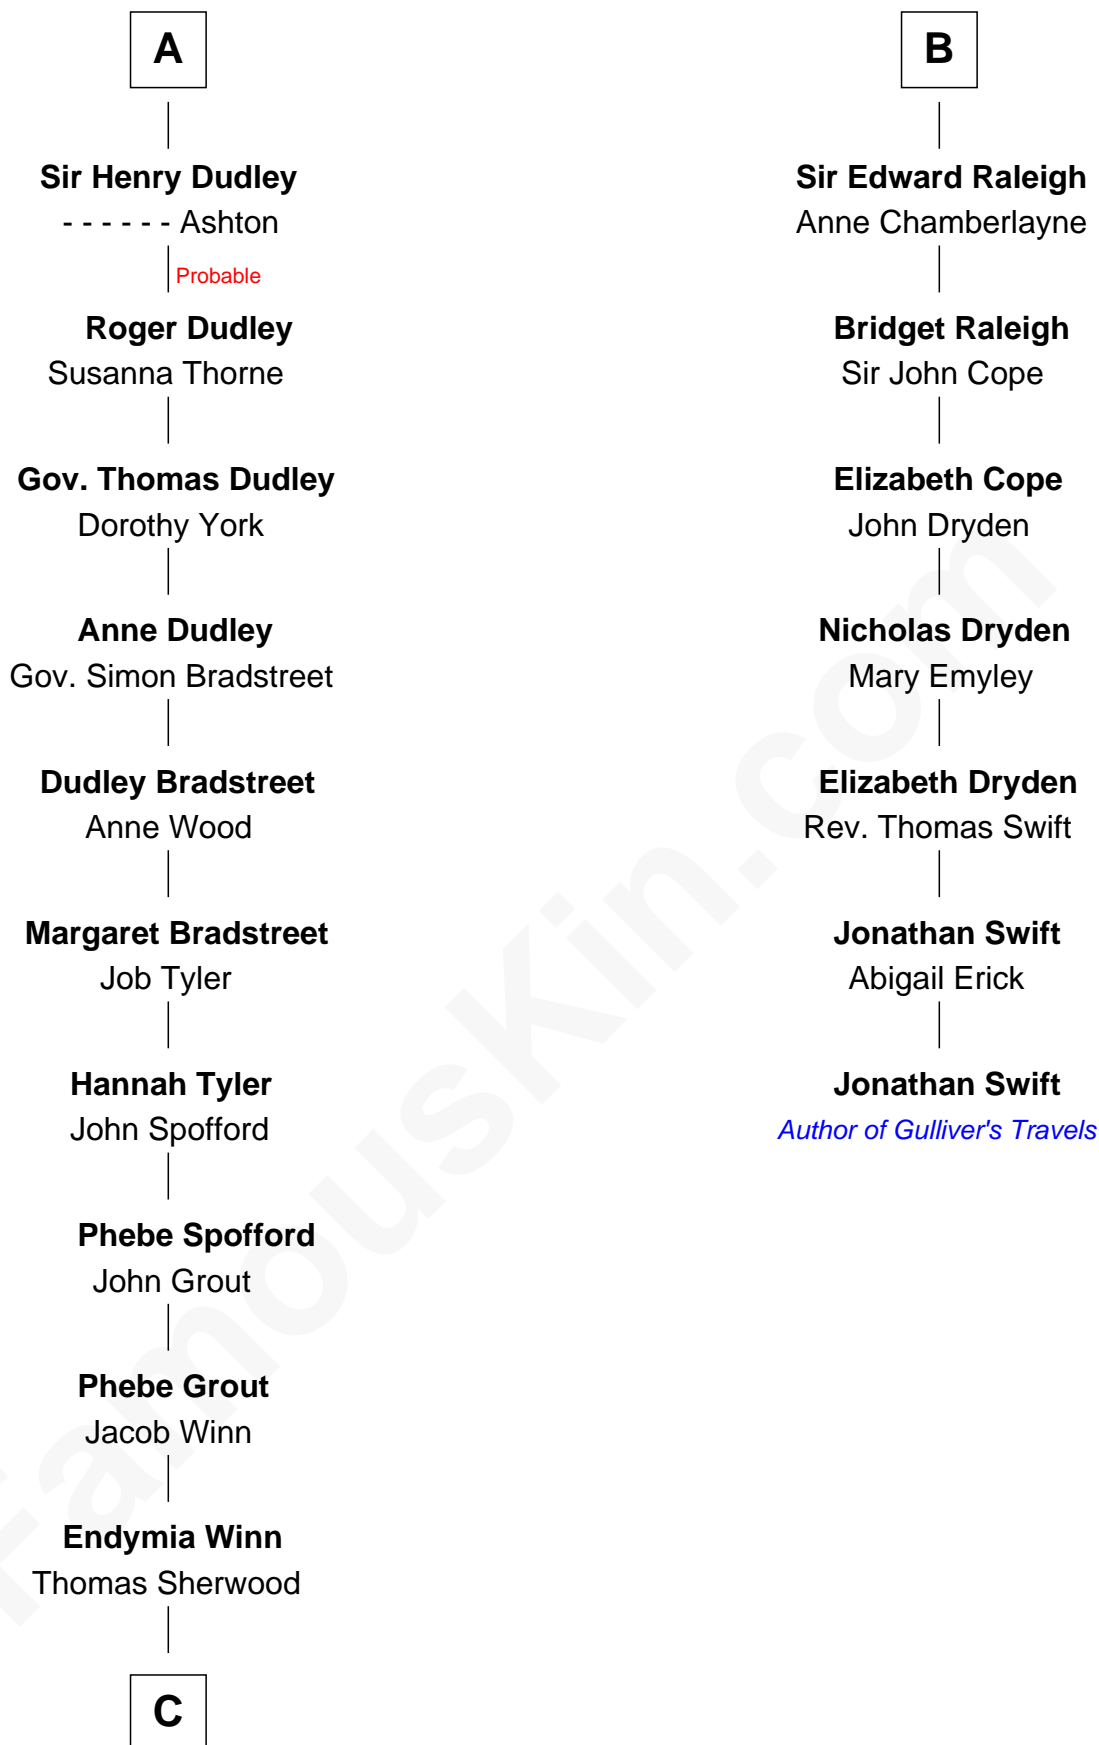

FamousKin.com Relationship Chart of

Herbert Hoover

31st U.S. President

13th cousin 7 times removed of

Jonathan Swift

Author of Gulliver's Travels

Sir Hugh I de Audley

Iseult de Mortimer

C

—
Lucinda Sherwood

John Minthorn

—
Theodore Minthorn

Mary Wasley

—
Hulda Randall Minthorn

Jessie Clark Hoover

—
Herbert Hoover

31st U.S. President

FamousKin.com