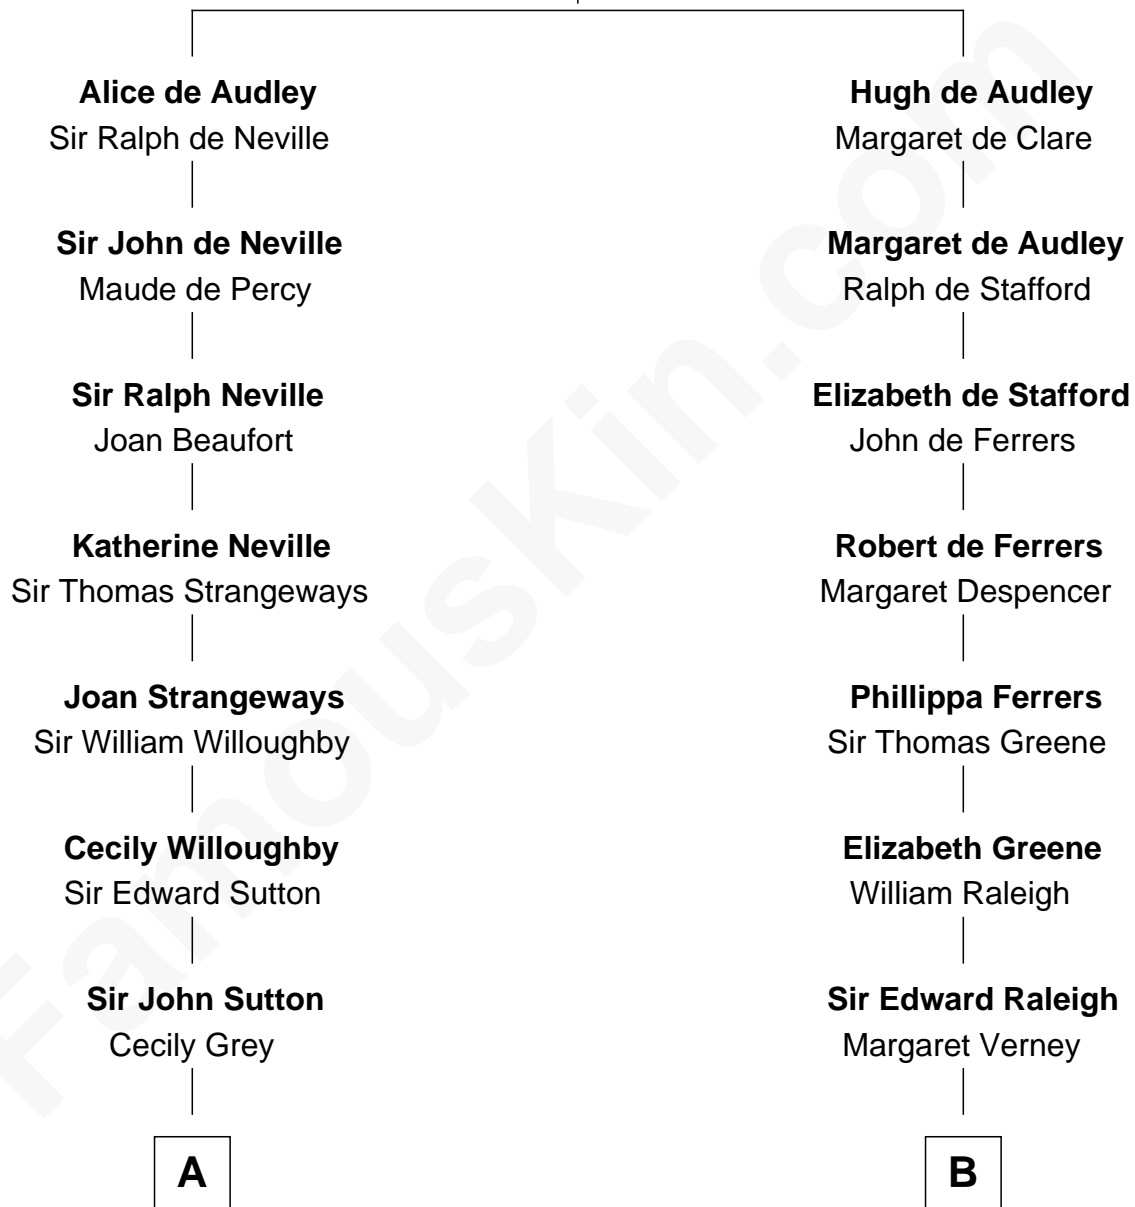

FamousKin.com Relationship Chart of

Herbert Hoover

31st U.S. President

13th cousin 7 times removed of

Jonathan Swift

Author of Gulliver's Travels

Sir Hugh I de Audley

Iseult de Mortimer

C

—
Lucinda Sherwood

John Minthorn

—
Theodore Minthorn

Mary Wasley

—
Hulda Randall Minthorn

Jessie Clark Hoover

—
Herbert Hoover

31st U.S. President

FamousKin.com