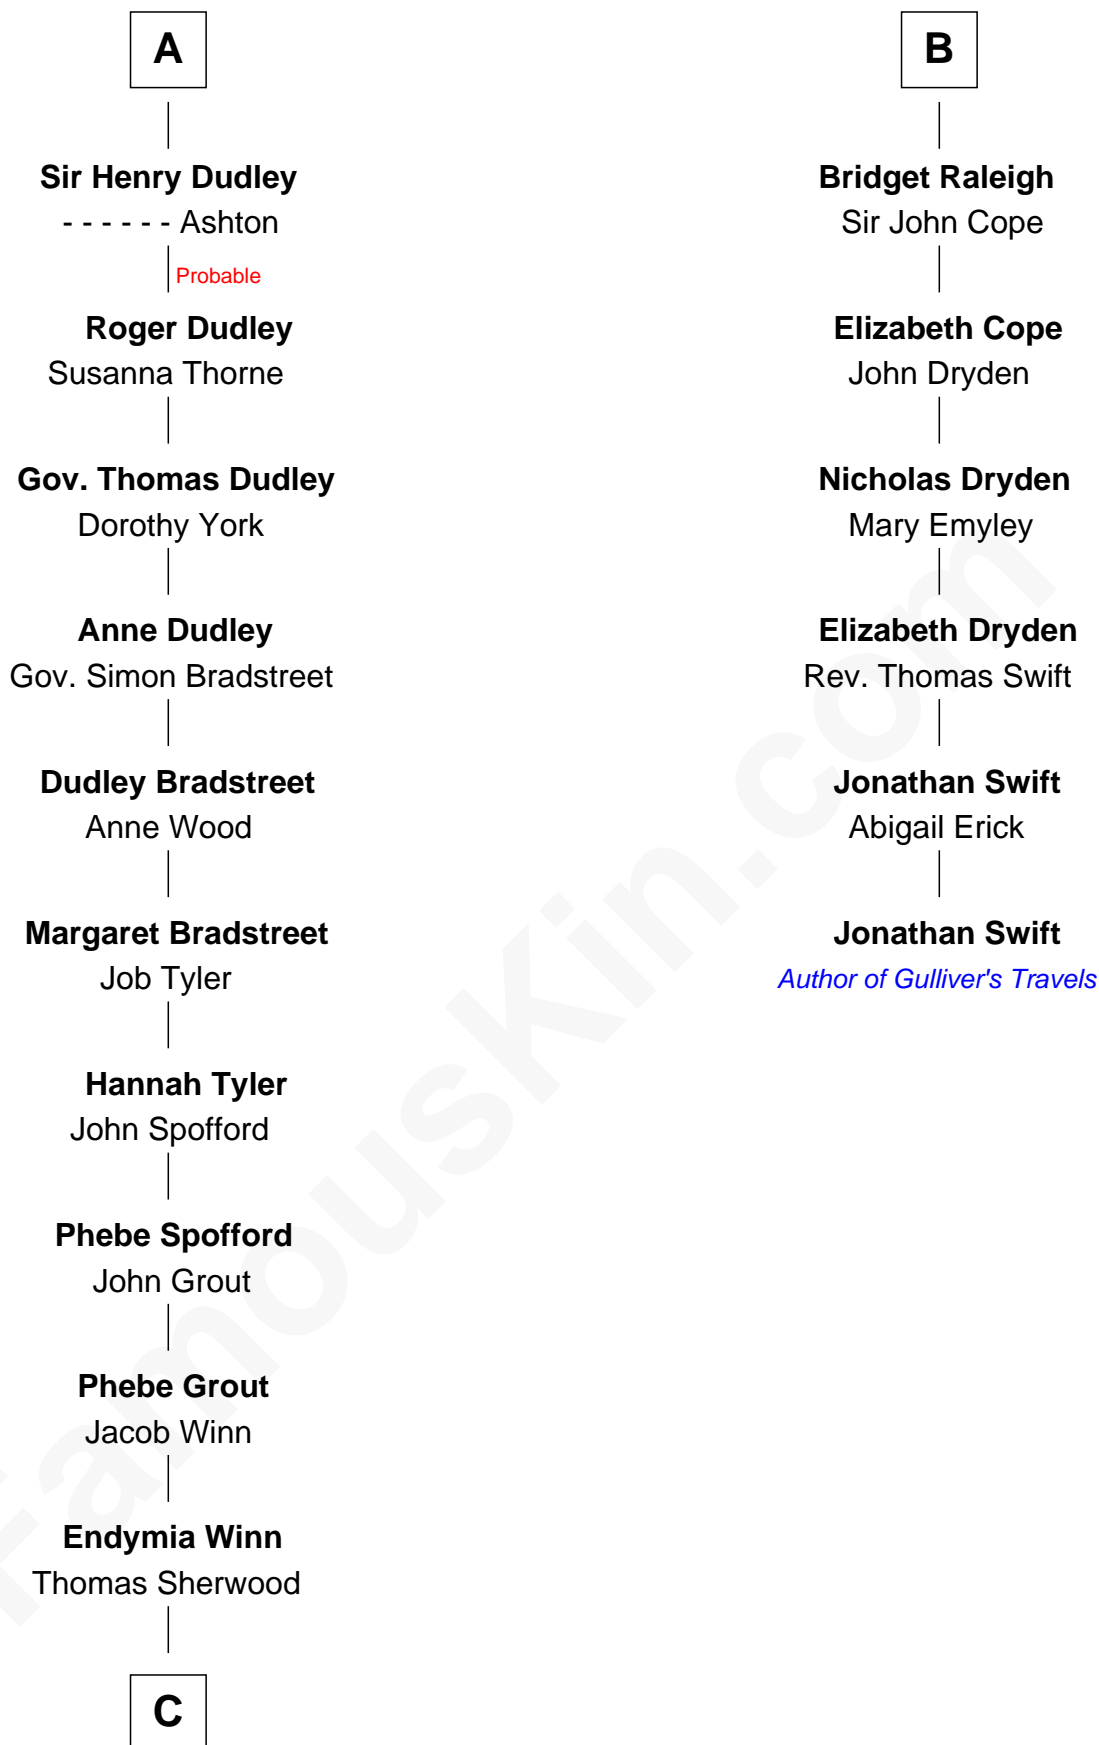

# FamousKin.com Relationship Chart of

**Herbert Hoover**

*31st U.S. President*

12th cousin 8 times removed of

**Jonathan Swift**

*Author of Gulliver's Travels*

**Edmund Fitzalan**

Alice de Warenne

**Richard Fitzalan**  
Eleanor Plantagenet

**Alice Fitzalan**  
Sir Thomas de Holand

**Eleanor Holand**  
Edward Cherleton

**Joyce Cherleton**  
Sir John Tiptoft

**Joyce Tiptoft**  
Sir Edmund Sutton

**Sir Edward Sutton**  
Cecily Willoughby

**Sir John Sutton**  
Cecily Grey

**A**

**Mary Fitzalan**  
John le Strange

**Ankaret le Strange**  
Sir Richard Talbot

**Mary Talbot**  
Sir Thomas Greene

**Sir Thomas Greene**  
Phillippa Ferrers

**Elizabeth Greene**  
William Raleigh

**Sir Edward Raleigh**  
Margaret Verney

**Sir Edward Raleigh**  
Anne Chamberlayne

**B**

**C**

—  
**Lucinda Sherwood**

John Minthorn

—  
**Theodore Minthorn**

Mary Wasley