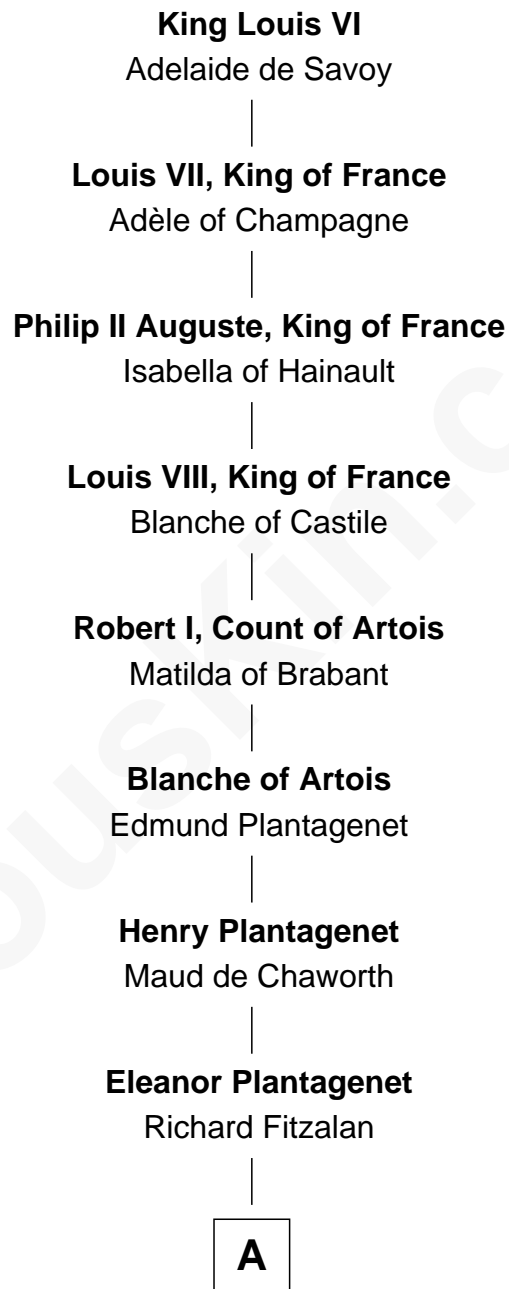

FamousKin.com Relationship Chart of

Herbert Hoover

31st U.S. President

25th Great-grandson of

King Louis VI

King of France

A

Alice Fitzalan

Sir Thomas de Holand

Eleanor Holand

Edward Cherleton

Joyce Cherleton

Sir John Tiptoft

Joyce Tiptoft

Sir Edmund Sutton

Sir Edward Sutton

Gov. Thomas Dudley

Dorothy York

Anne Dudley

Gov. Simon Bradstreet

B

B

Dudley Bradstreet

Anne Wood