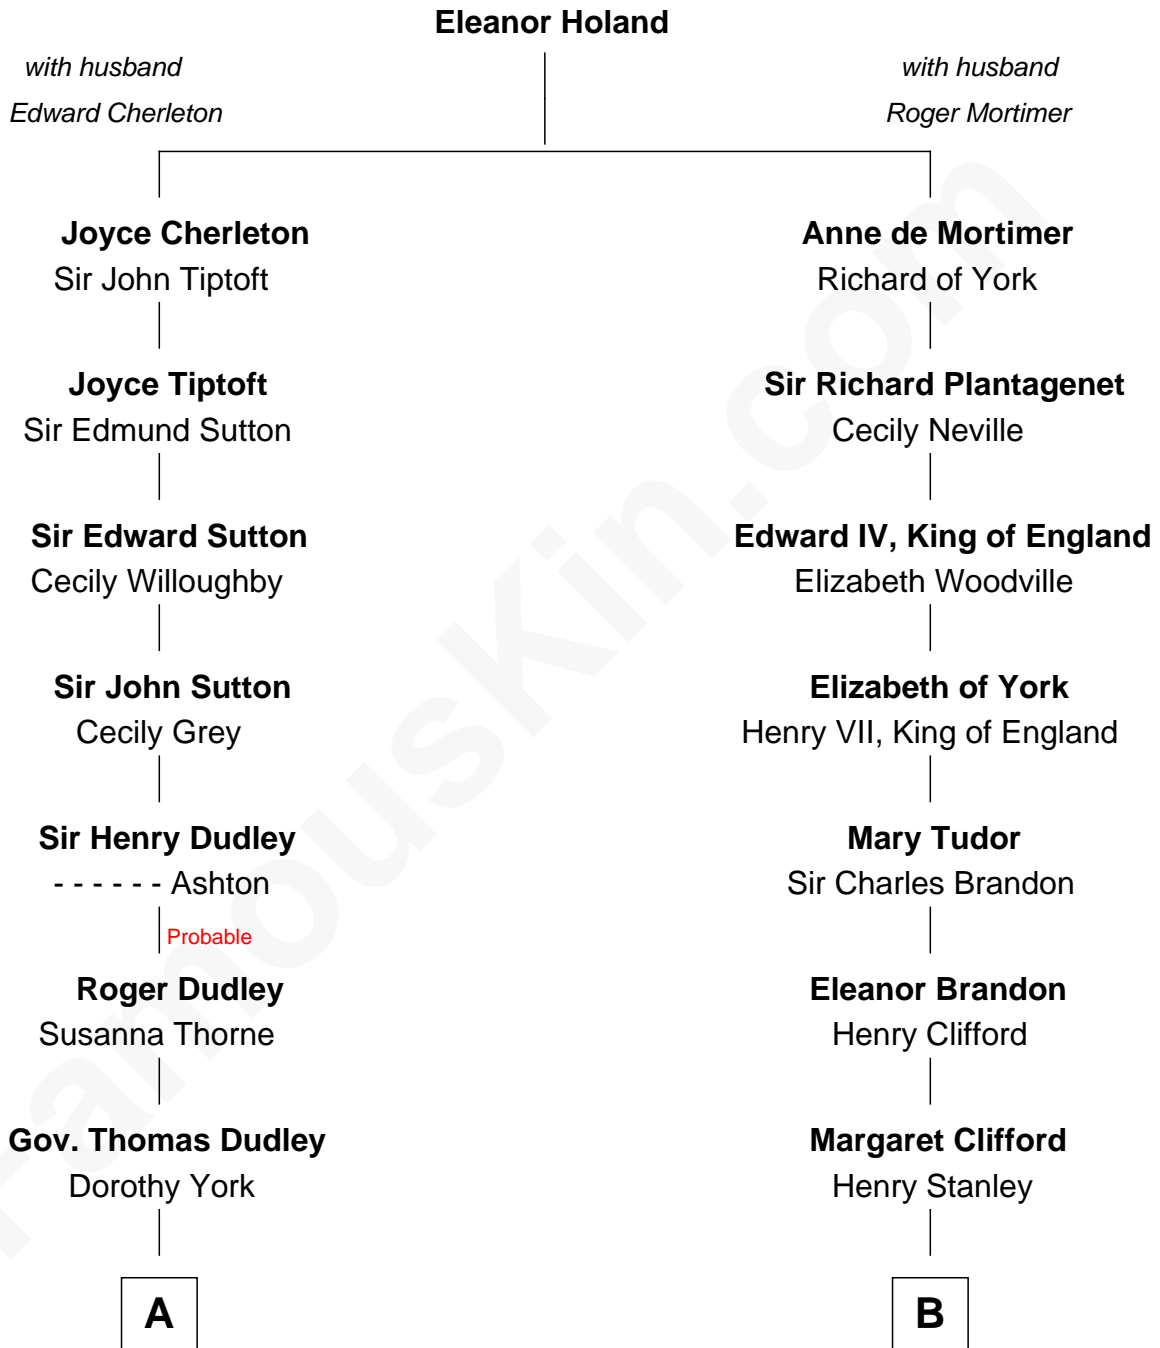

FamousKin.com Relationship Chart of

Herbert Hoover

31st U.S. President

17th cousin 2 times removed of

Hugh Grant

Movie Actor

C

Margaret Isobel Randolph