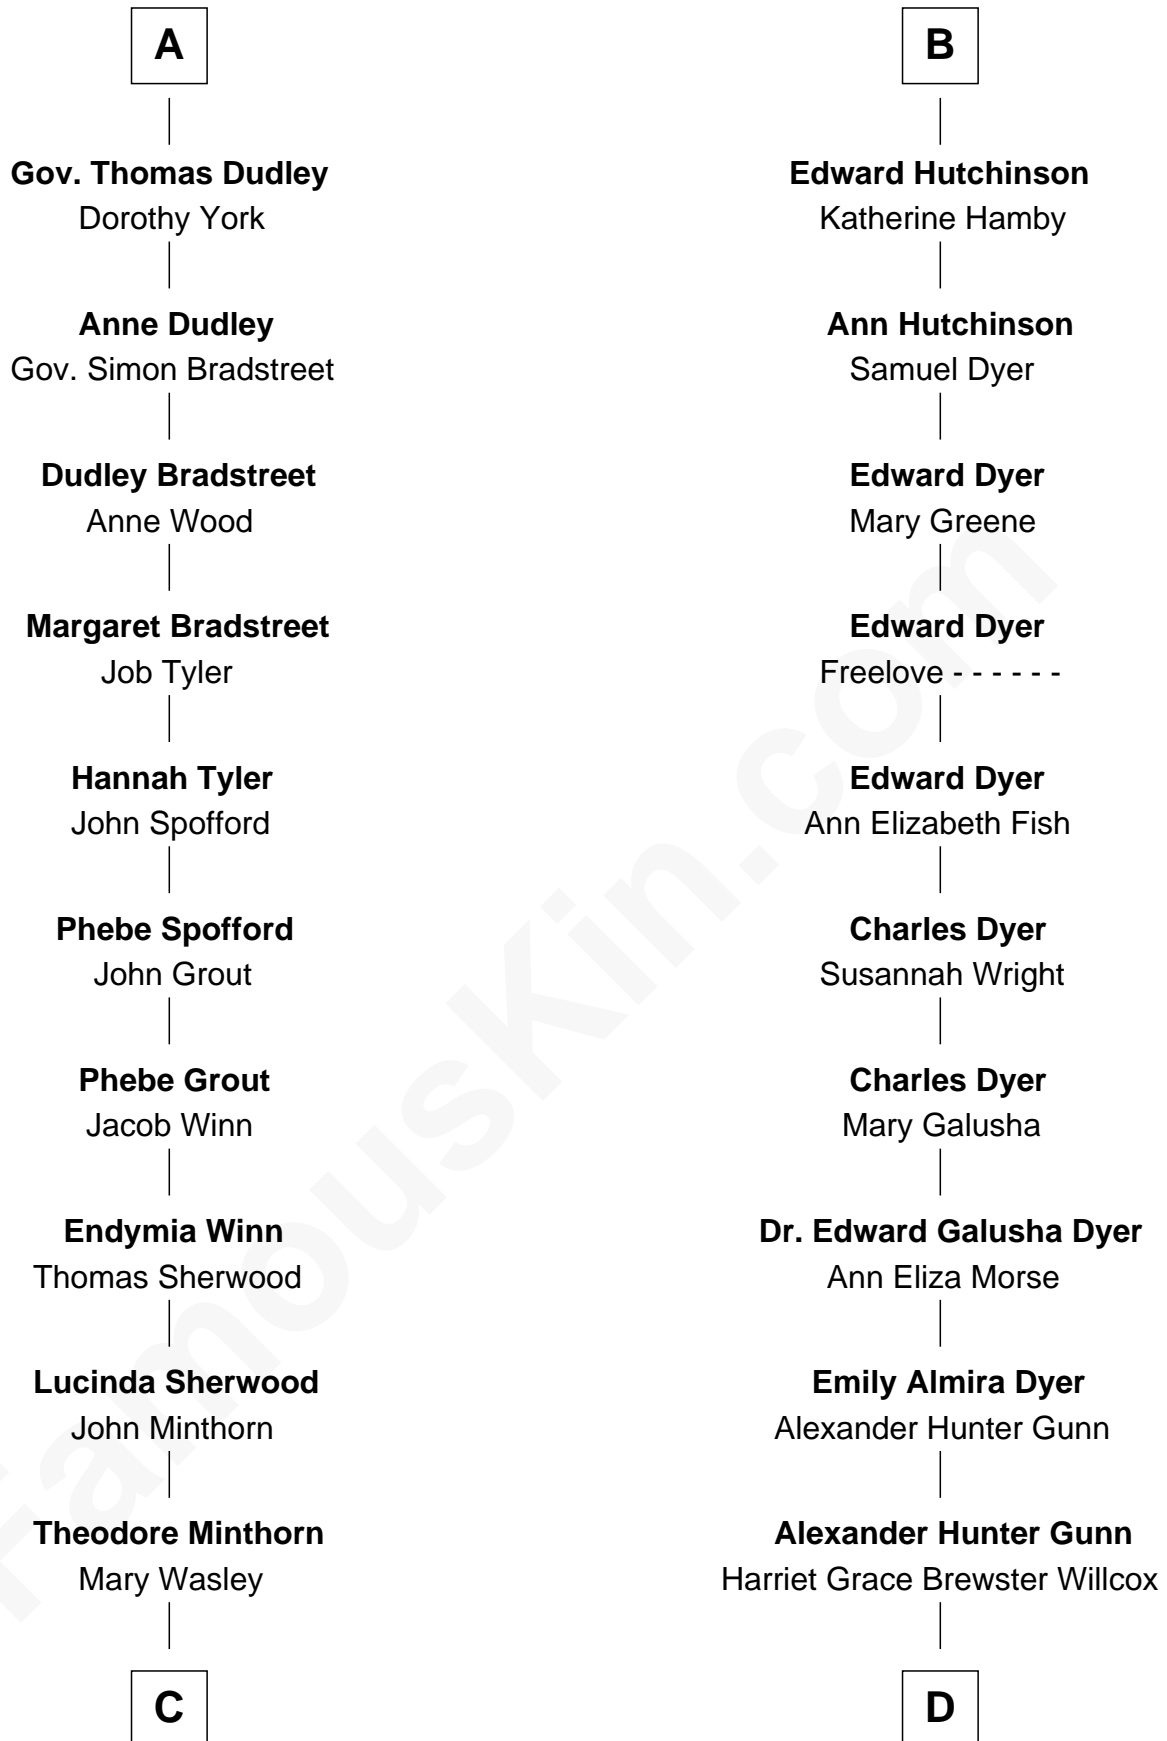

# FamousKin.com Relationship Chart of

**Herbert Hoover**

*31st U.S. President*

18th cousin 1 time removed of

**Elisabeth Shue**

*TV and Movie Actress*

**Sir Walter Blount**

Sancha de Ayala

**Sir Thomas Blount**

Margaret de Gresley

**Sir Thomas Blount**

Agnes Hawley

**Anne Blount**

William Marbury

**Robert Marbury**

Katherine Williamson

**William Marbury**

Agnes Lenton

**Rev. Francis Marbury**

Bridget Dryden

**Anne Marbury**

William Hutchinson

**B**

**C**

**Hulda Randall Minthorn**

Jessie Clark Hoover

**Herbert Hoover**

*31st U.S. President*

**D**

**Mary Brewster Gunn**

Adoniram Judson Wells

**Anne Brewster Wells**