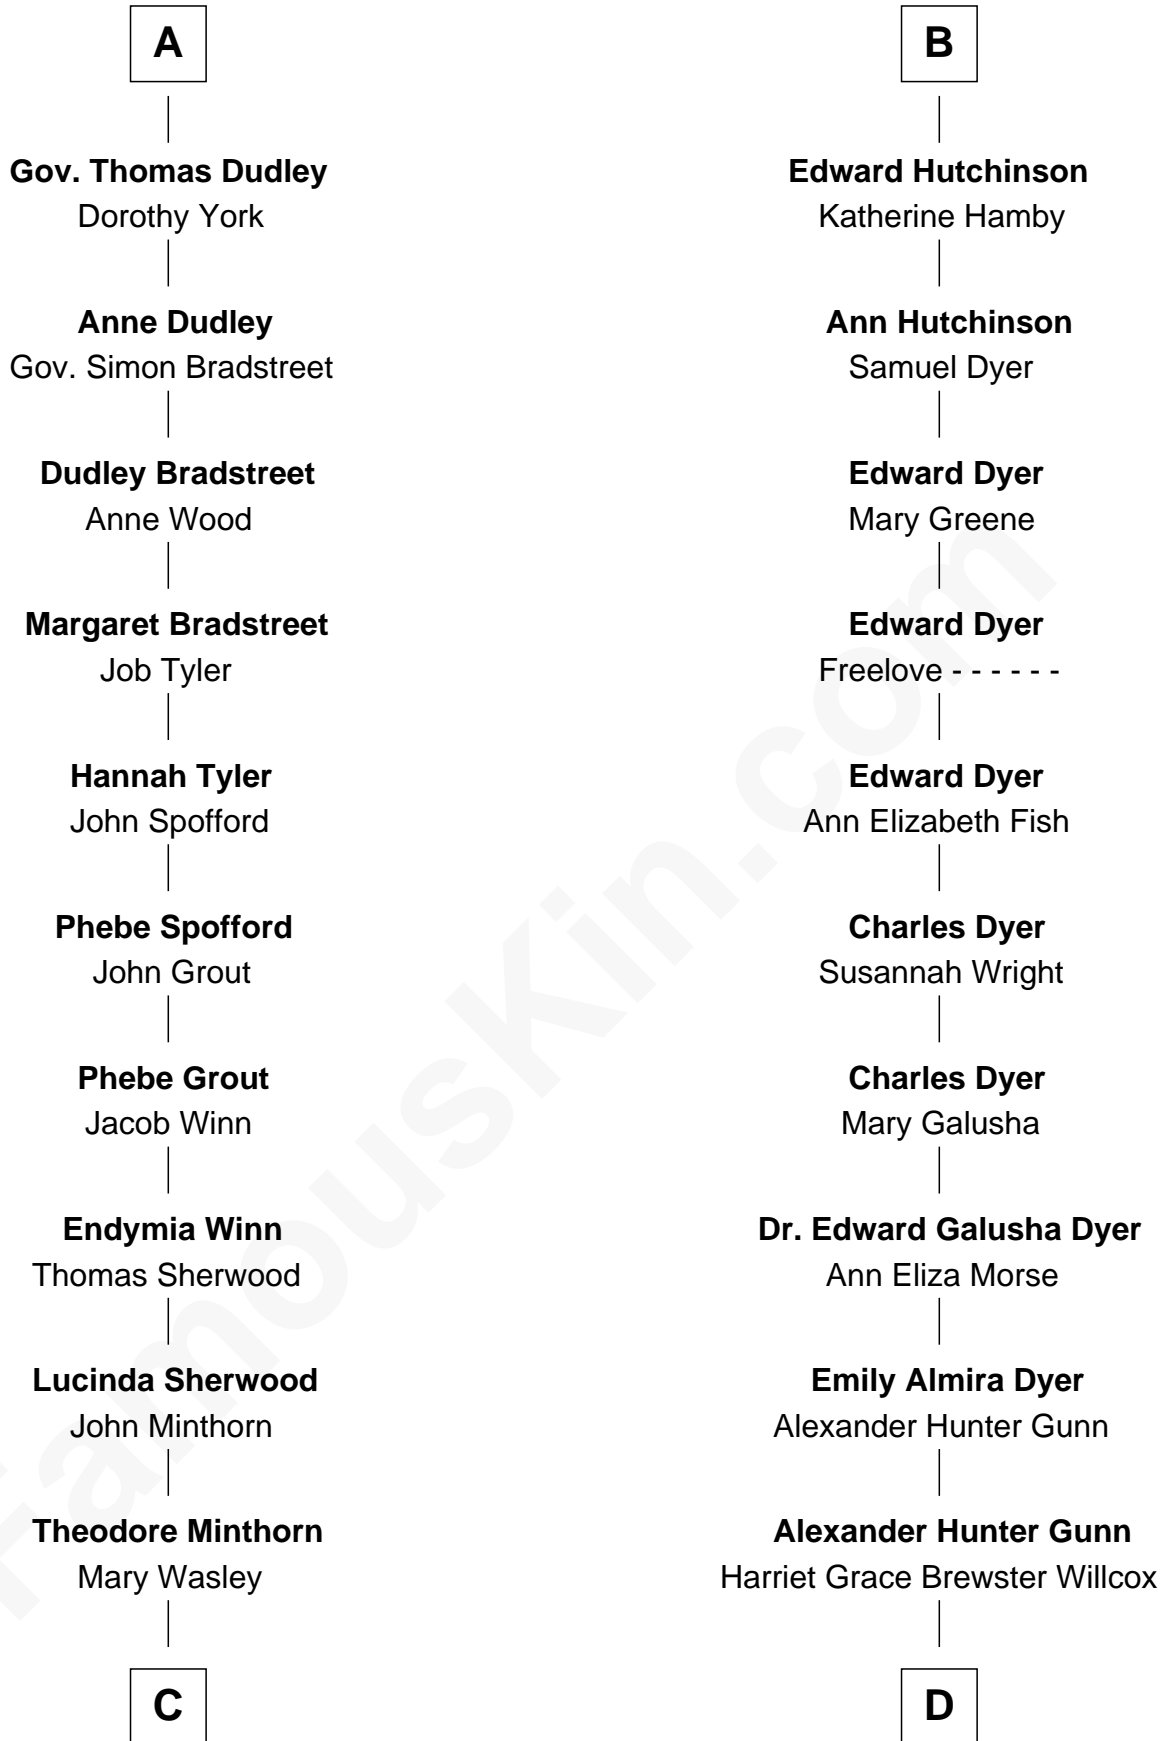

# FamousKin.com Relationship Chart of

**Herbert Hoover**

*31st U.S. President*

18th cousin 1 time removed of

**Andrew Shue**

*TV Actor*

**Sir Walter Blount**

Sancha de Ayala

**Sir Thomas Blount**

Margaret de Gresley

**Sir Thomas Blount**

Agnes Hawley

**Anne Blount**

William Marbury

**Robert Marbury**

Katherine Williamson

**William Marbury**

Agnes Lenton

**Rev. Francis Marbury**

Bridget Dryden

**Anne Marbury**

William Hutchinson

**B**

**C**

**Hulda Randall Minthorn**

Jessie Clark Hoover

**Herbert Hoover**

*31st U.S. President*

**D**

**Mary Brewster Gunn**

Adoniram Judson Wells

**Anne Brewster Wells**