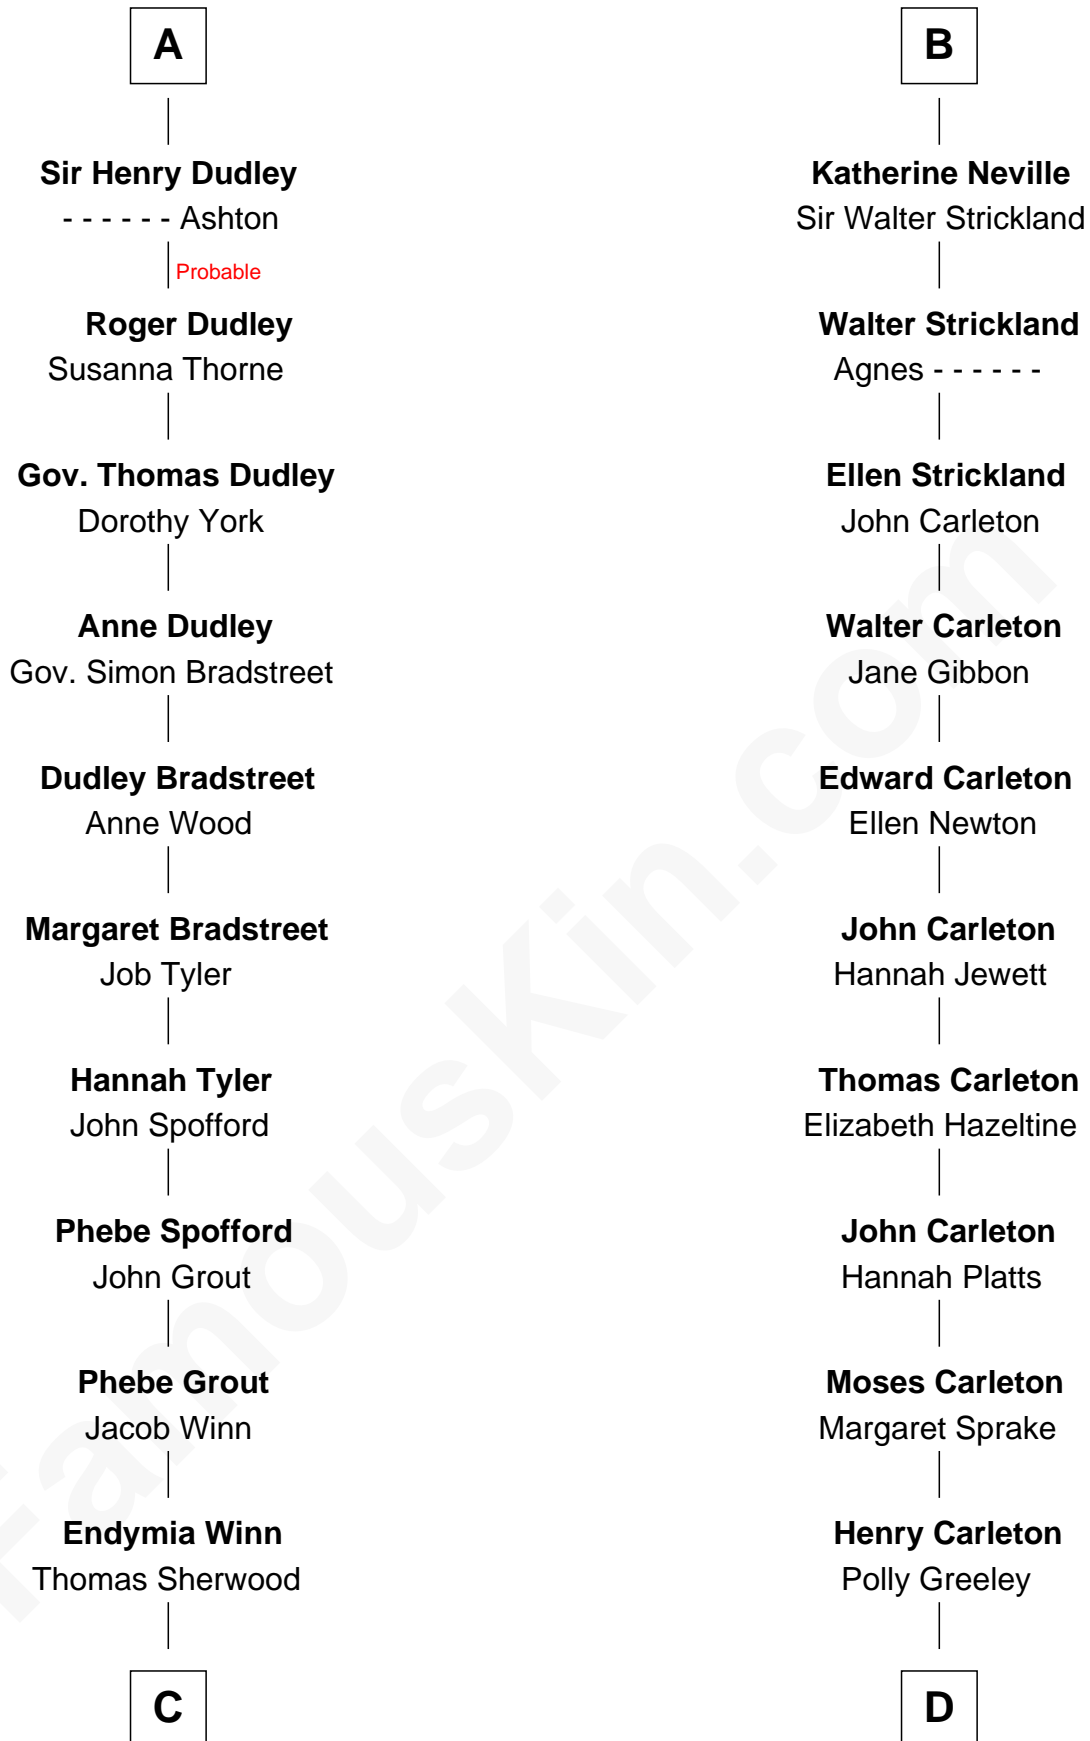

FamousKin.com

Relationship Chart of

Herbert Hoover

31st U.S. President

18th cousin 2 times removed of

Charles A. Pillsbury

Co-Founder of C.A. Pillsbury Co.

C

Lucinda Sherwood

John Minthorn

Theodore Minthorn

Mary Wasley

Hulda Randall Minthorn

Jessie Clark Hoover

Herbert Hoover

31st U.S. President