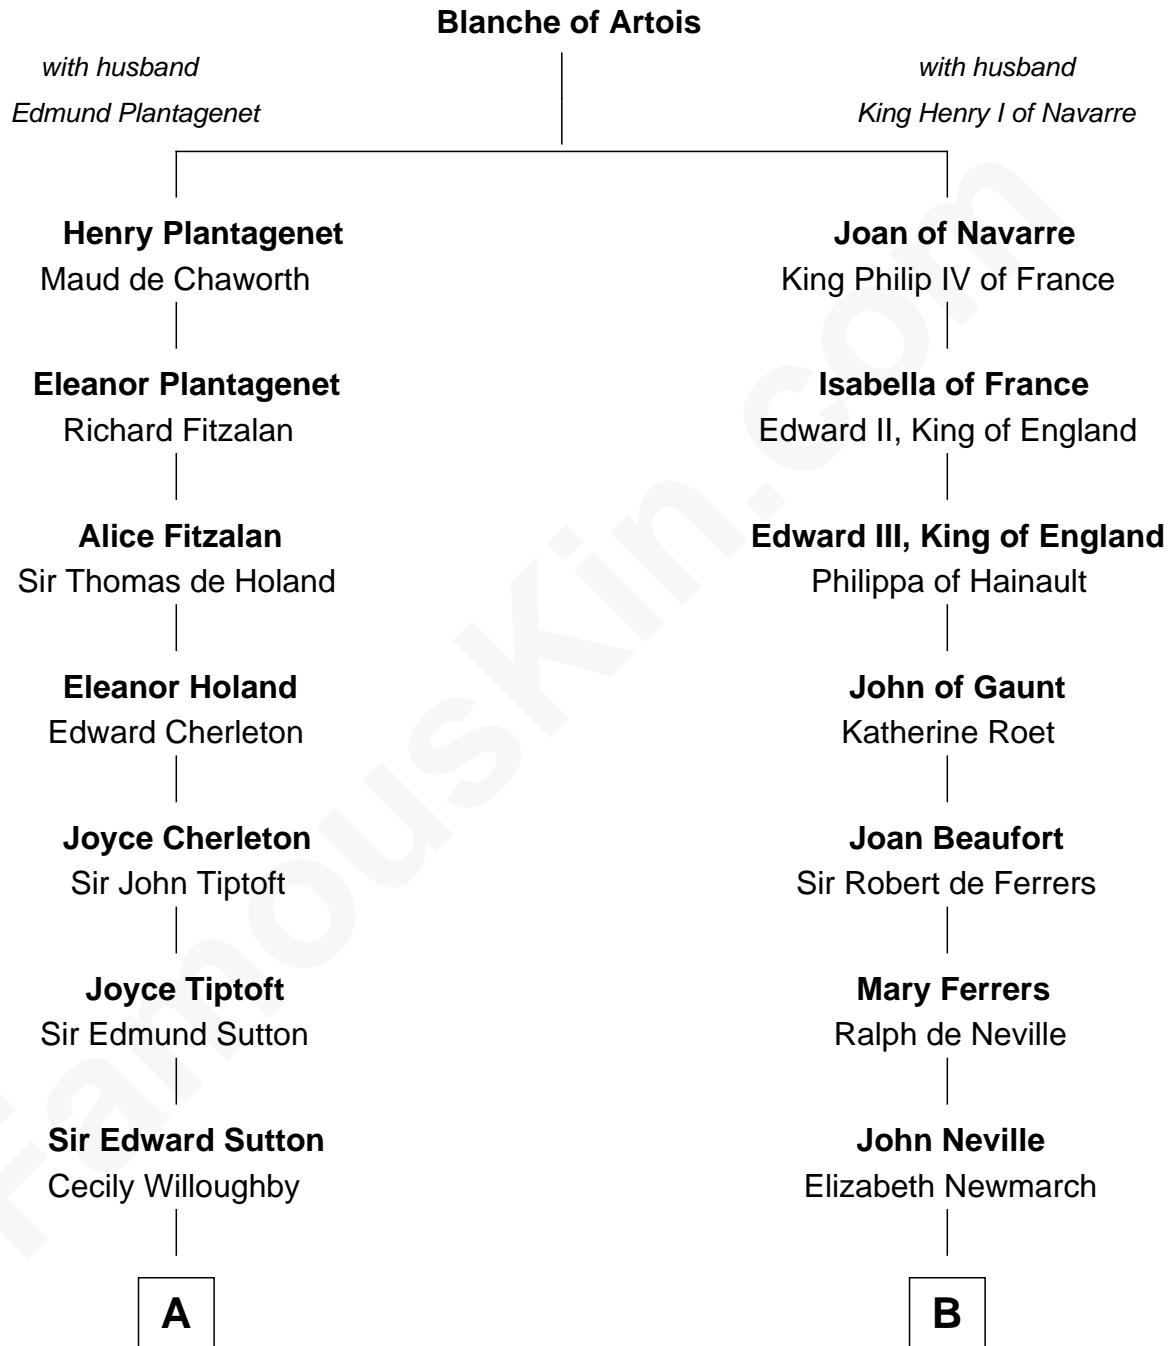

FamousKin.com Relationship Chart of

Herbert Hoover
31st U.S. President

21st cousin of

Charles A. Pillsbury
Co-Founder of C.A. Pillsbury Co.

C

Endymia Winn
Thomas Sherwood

Lucinda Sherwood
John Minthorn

Theodore Minthorn
Mary Wasley

Hulda Randall Minthorn
Jessie Clark Hoover

Herbert Hoover
31st U.S. President

D

John Carleton
Hannah Platts

Moses Carleton
Margaret Sprake

Henry Carleton
Polly Greeley

Margaret Sprague Carleton
George Alfred Pillsbury