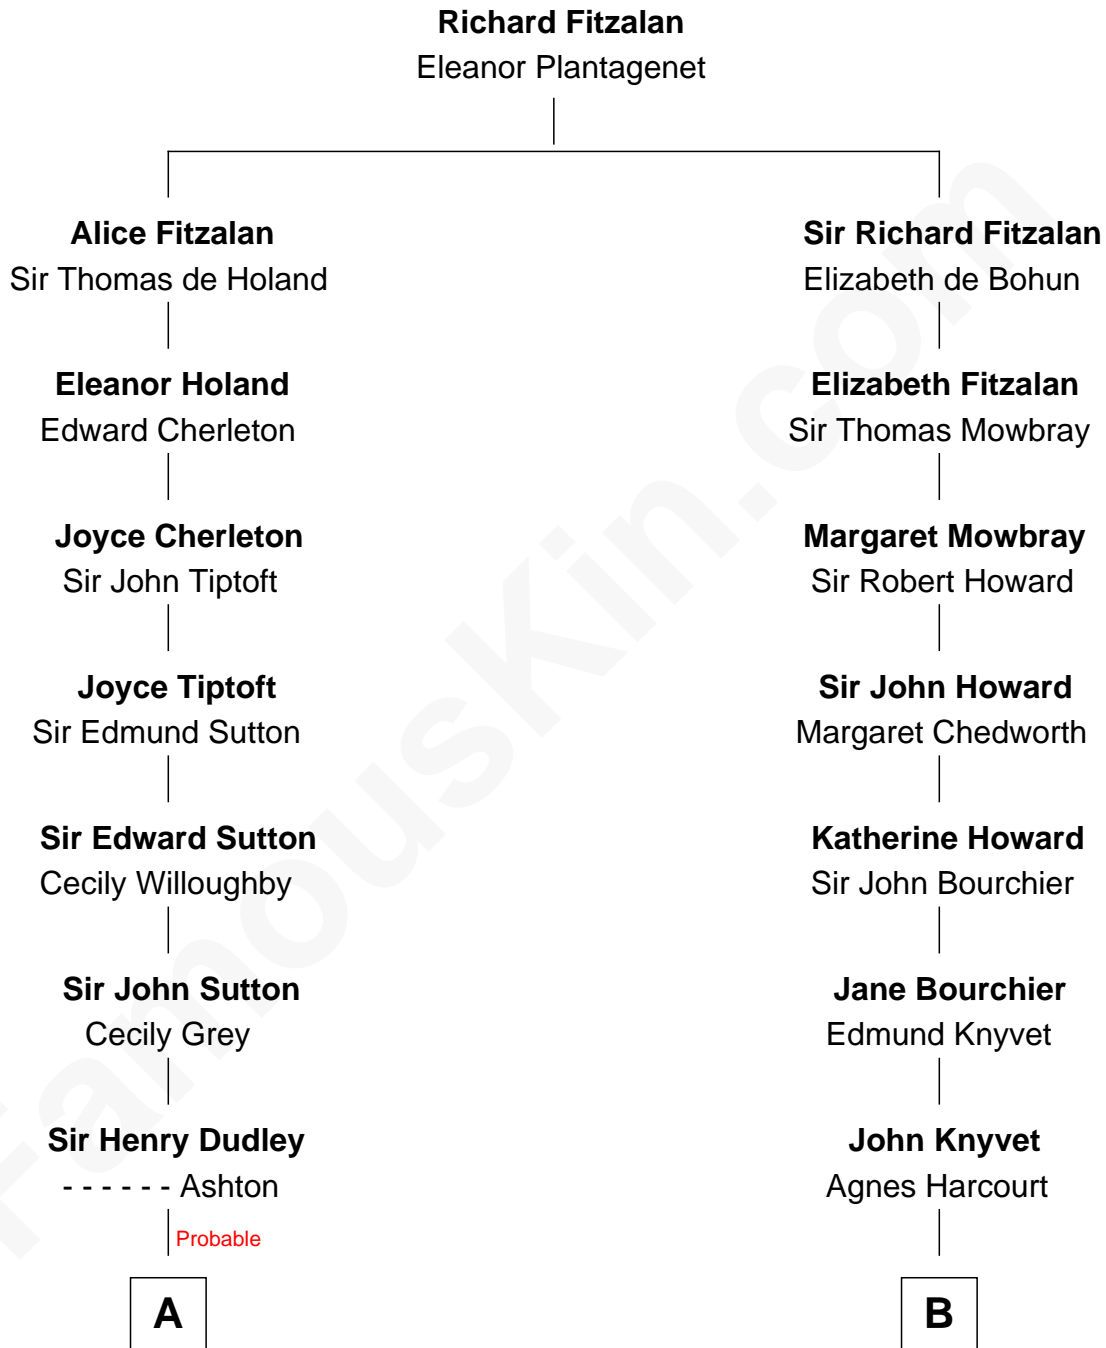

FamousKin.com Relationship Chart of

Herbert Hoover

31st U.S. President

19th cousin 2 times removed of

Carly Fiorina

CEO of Hewlett-Packard

C

Theodore Minthorn

Mary Wasley

Hulda Randall Minthorn

Jessie Clark Hoover

Herbert Hoover

31st U.S. President

D

Margaret Isabella Walker

Heinrich Weber