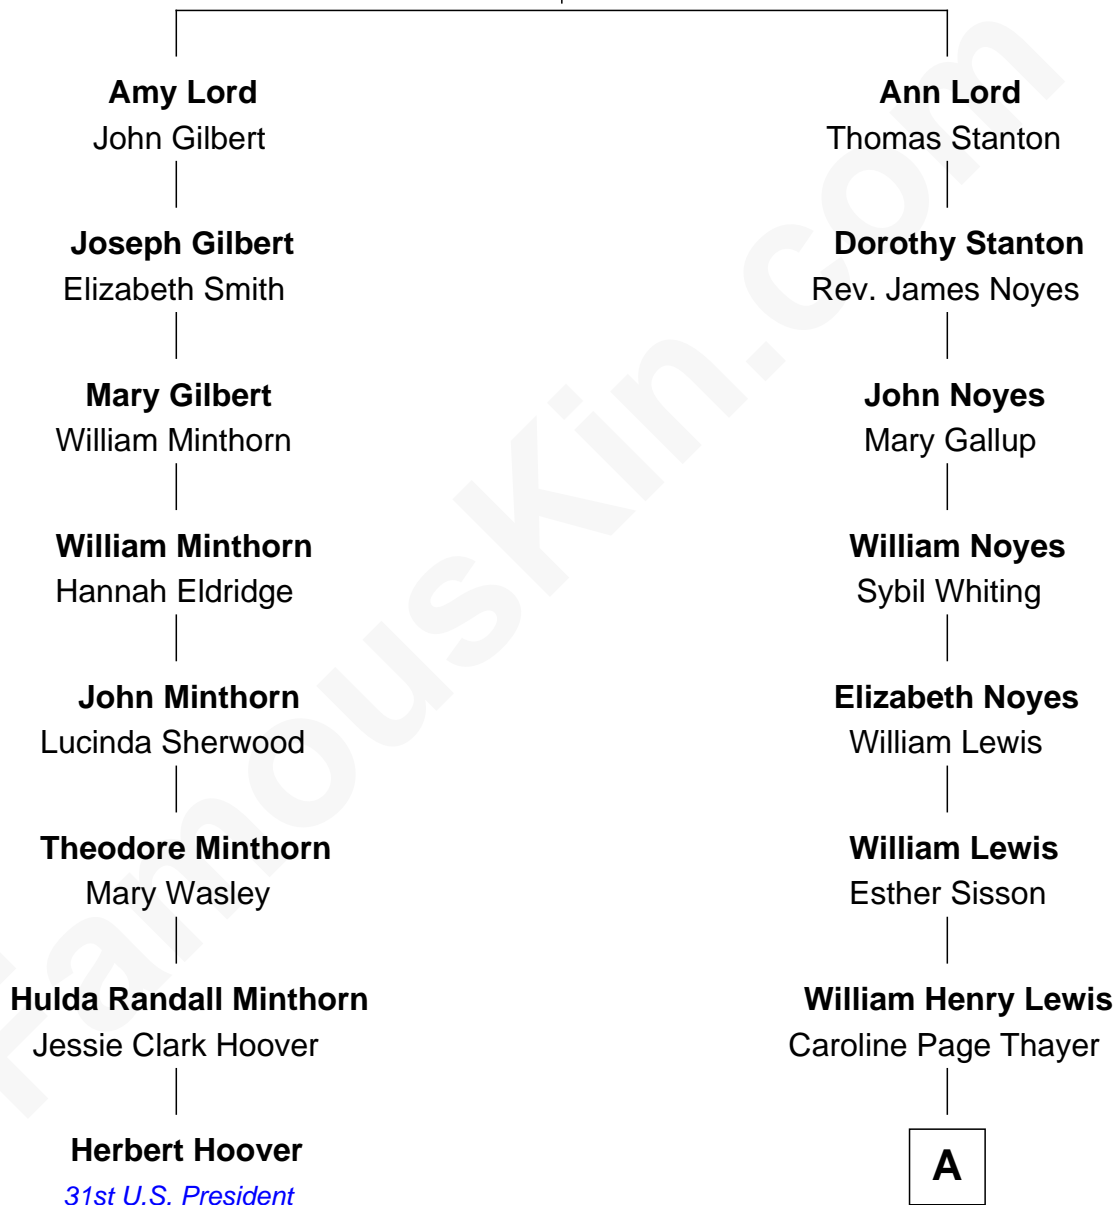

FamousKin.com Relationship Chart of

Herbert Hoover

31st U.S. President

7th cousin 3 times removed of

David Hyde Pierce

Stage, TV, and Movie Actor

Thomas Lord

Dorothy Bird

A

—
Mary Annie Lewis

George W. Hyde

—
Helen E. Hyde

Arthur J. Pierce

—
George Hyde Pierce

Laura Marie Hughes

—
David Hyde Pierce