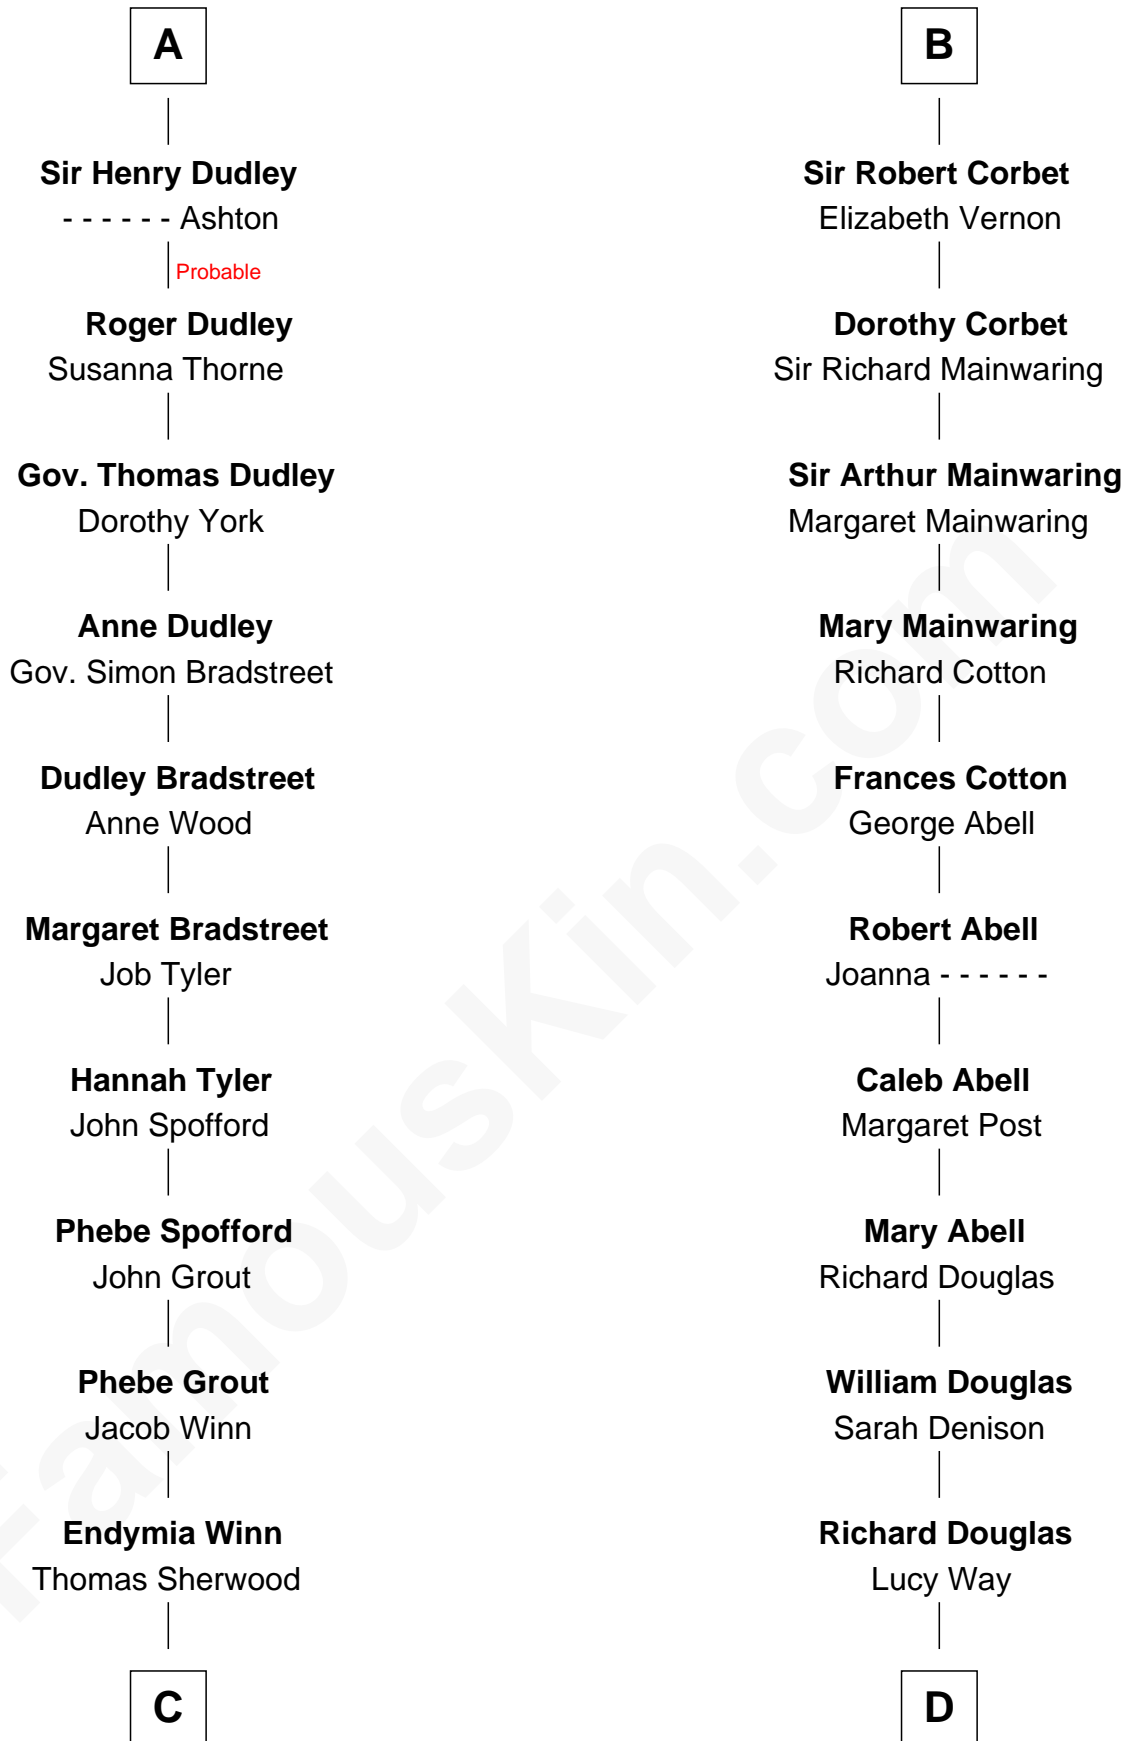

FamousKin.com Relationship Chart of

Herbert Hoover
31st U.S. President

20th cousin of

Melvyn Douglas
Movie Actor

C

Lucinda Sherwood

John Minthorn

Theodore Minthorn

Mary Wasley

Hulda Randall Minthorn

Jessie Clark Hoover

Herbert Hoover

31st U.S. President

D

Erskine Douglas

Sophia Garrett

Emma Jane Douglas

Col. George Taliaferro Shackelford

Lena Priscilla Shackelford

Edouard Gregory Hesselberg

Melvyn Douglas

Movie Actor