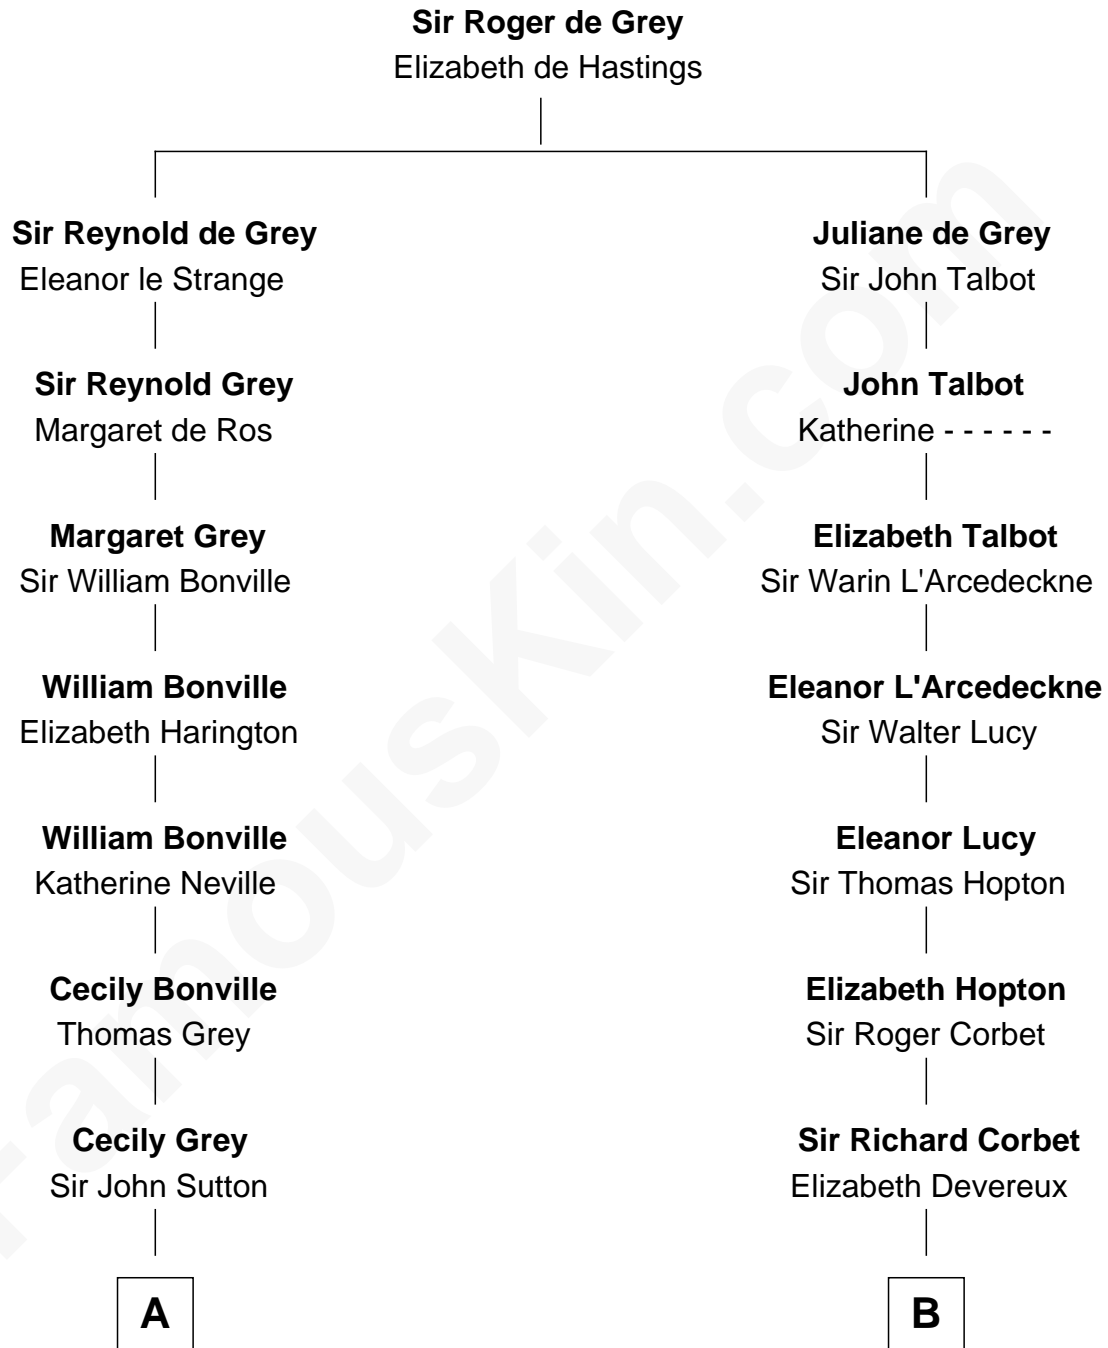

FamousKin.com Relationship Chart of

Herbert Hoover
31st U.S. President

20th cousin of

Melvyn Douglas
Movie Actor

C

Lucinda Sherwood

John Minthorn

Theodore Minthorn

Mary Wasley

Hulda Randall Minthorn

Jessie Clark Hoover

Herbert Hoover

31st U.S. President

D

Erskine Douglas

Sophia Garrett