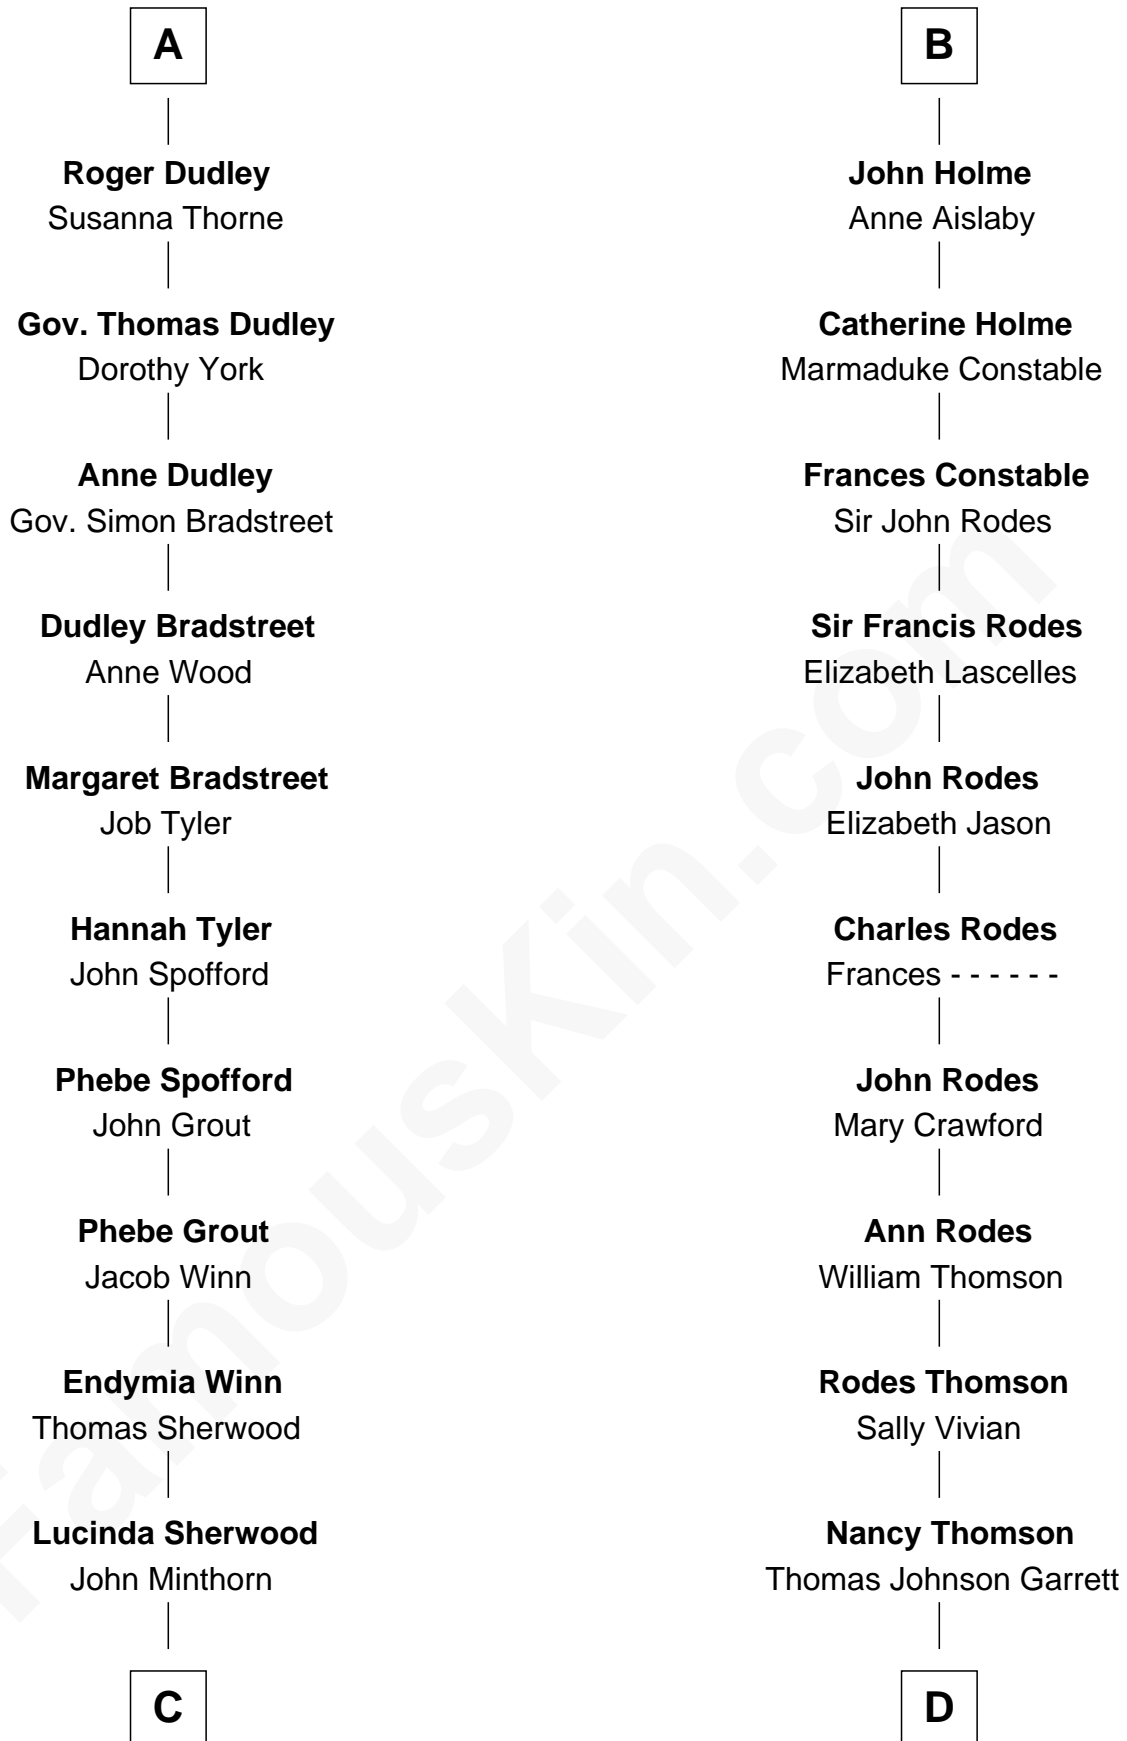

FamousKin.com Relationship Chart of

Herbert Hoover

31st U.S. President

19th cousin 1 time removed of

Melvyn Douglas

Movie Actor

Sir Ralph de Neville

Alice de Audley

C

Theodore Minthorn

Mary Wasley

Hulda Randall Minthorn

Jessie Clark Hoover

Herbert Hoover

31st U.S. President

D

Sophia Garrett

Erskine Douglas

Emma Jane Douglas

Col. George Taliaferro Shackelford

Lena Priscilla Shackelford

Edouard Gregory Hesselberg

Melvyn Douglas

Movie Actor