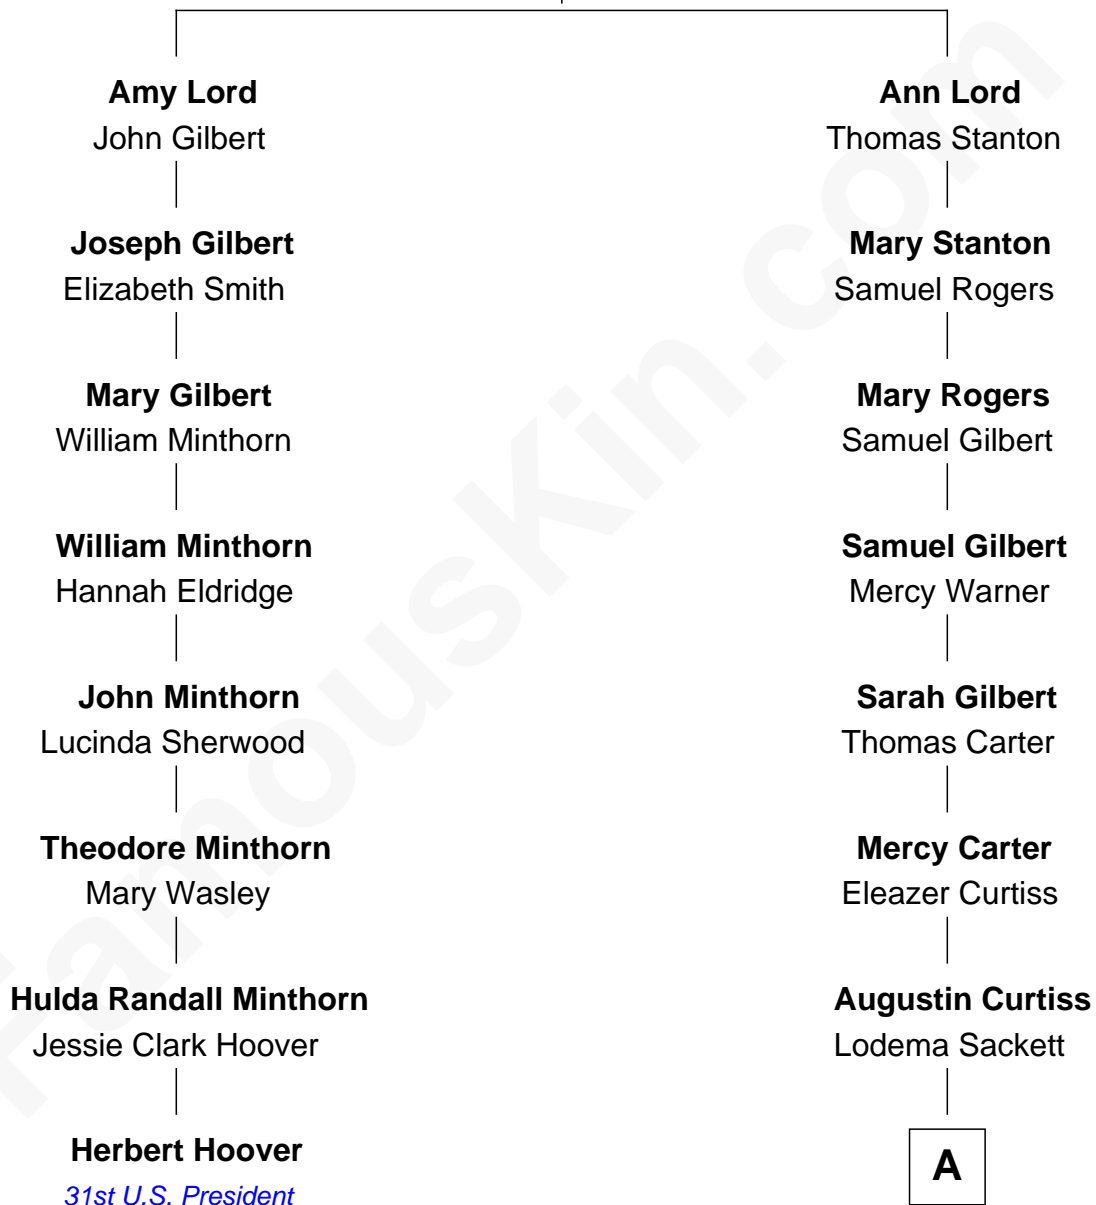

FamousKin.com Relationship Chart of

Herbert Hoover

31st U.S. President

7th cousin 6 times removed of

Sarah Palin

9th Governor of Alaska

Thomas Lord

Dorothy Bird

James Carl Gower

Helen Louise Gower

Clement James Sheeran

Sarah Sheeran

Charles Richard Heath

Sarah Palin

9th Governor of Alaska