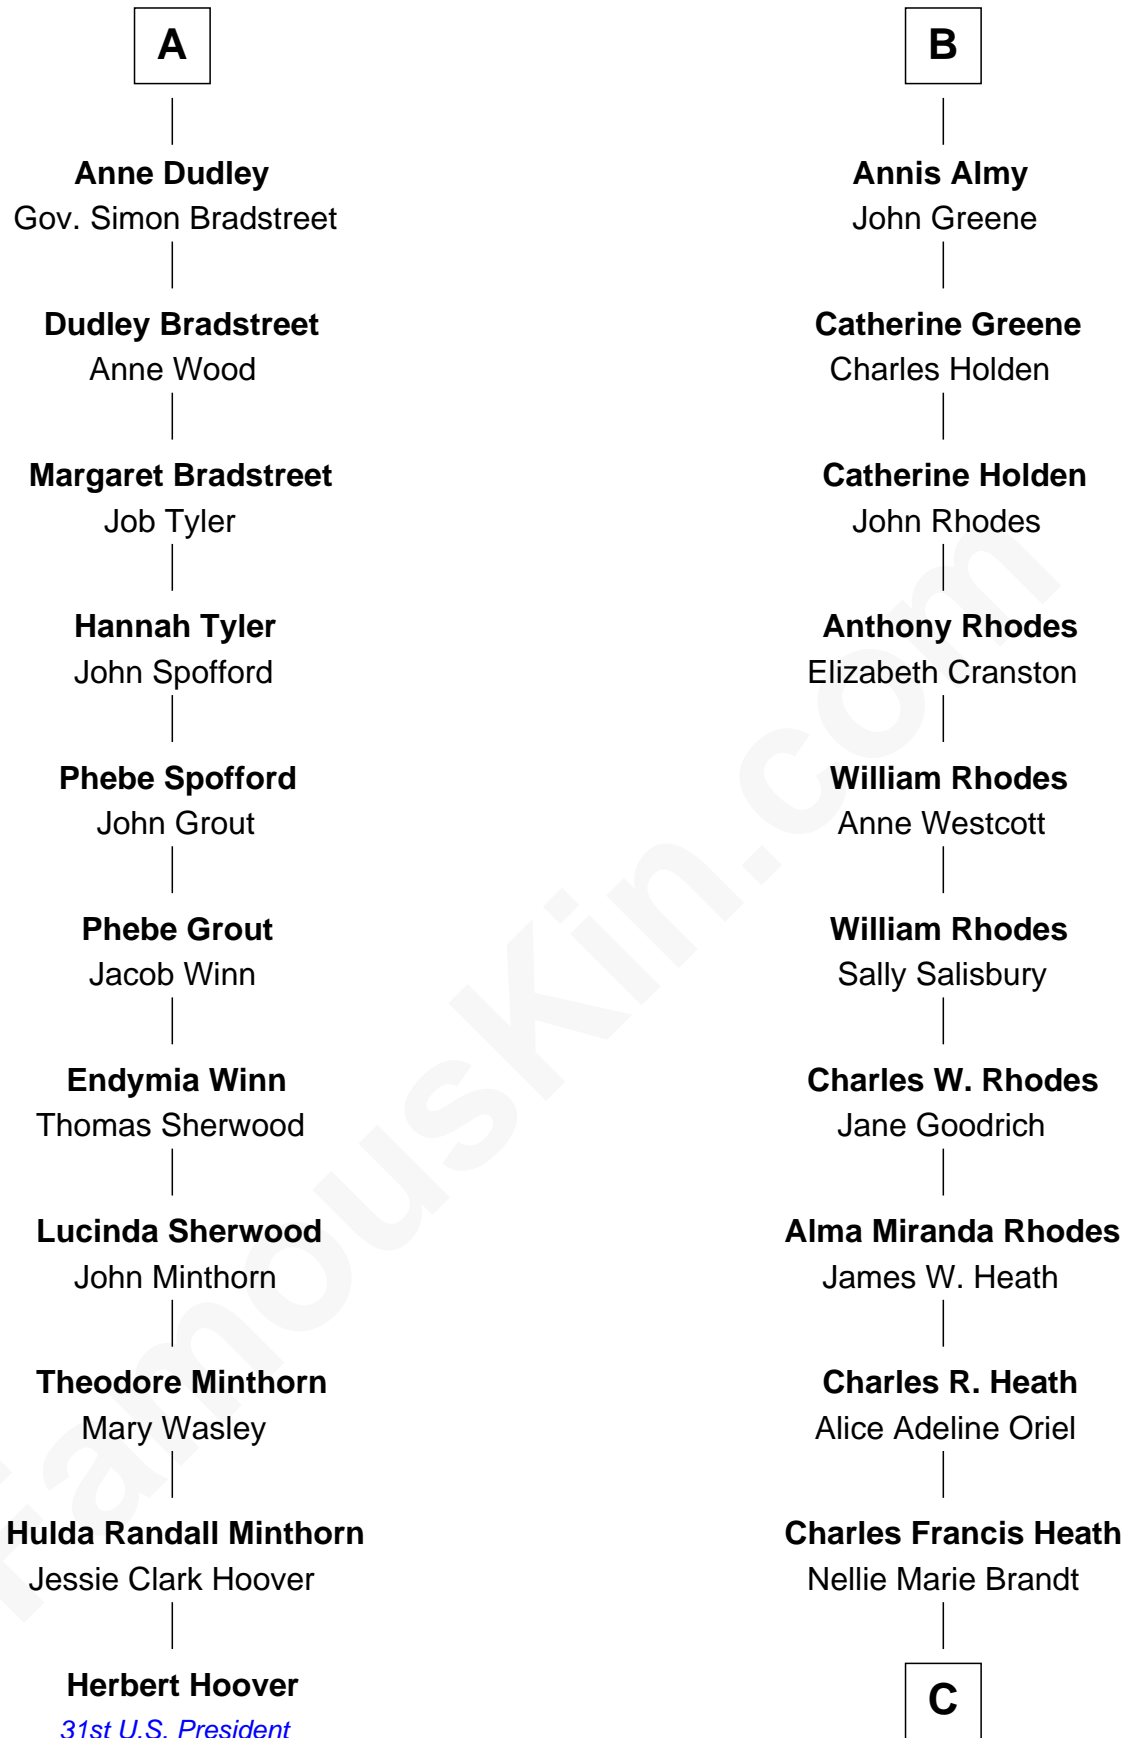

FamousKin.com Relationship Chart of

Herbert Hoover

31st U.S. President

17th cousin 1 time removed of

Sarah Palin

9th Governor of Alaska

Richard Woodville

Joan Bedlisgate

Sir Richard Woodville
Jacquetta of Luxembourg

Elizabeth Woodville
Sir John Grey

Thomas Grey
Cecily Bonville

Cecily Grey
Sir John Sutton

Sir Henry Dudley
----- Ashton

Probable

Roger Dudley
Susanna Thorne

Gov. Thomas Dudley
Dorothy York

A

Joan Woodville
William Haute

Alice Haute
Sir John Fogge

Margaret Fogge
Sir Humphrey Stafford

Sir Humphrey Stafford
Margaret Tame

Ellen Stafford
Thomas Barlow

Stafford Barlow

Audrey Barlow
William Almy

B

C

Charles Richard Heath

Sarah Sheeran

Sarah Palin

9th Governor of Alaska

FamousKin.com