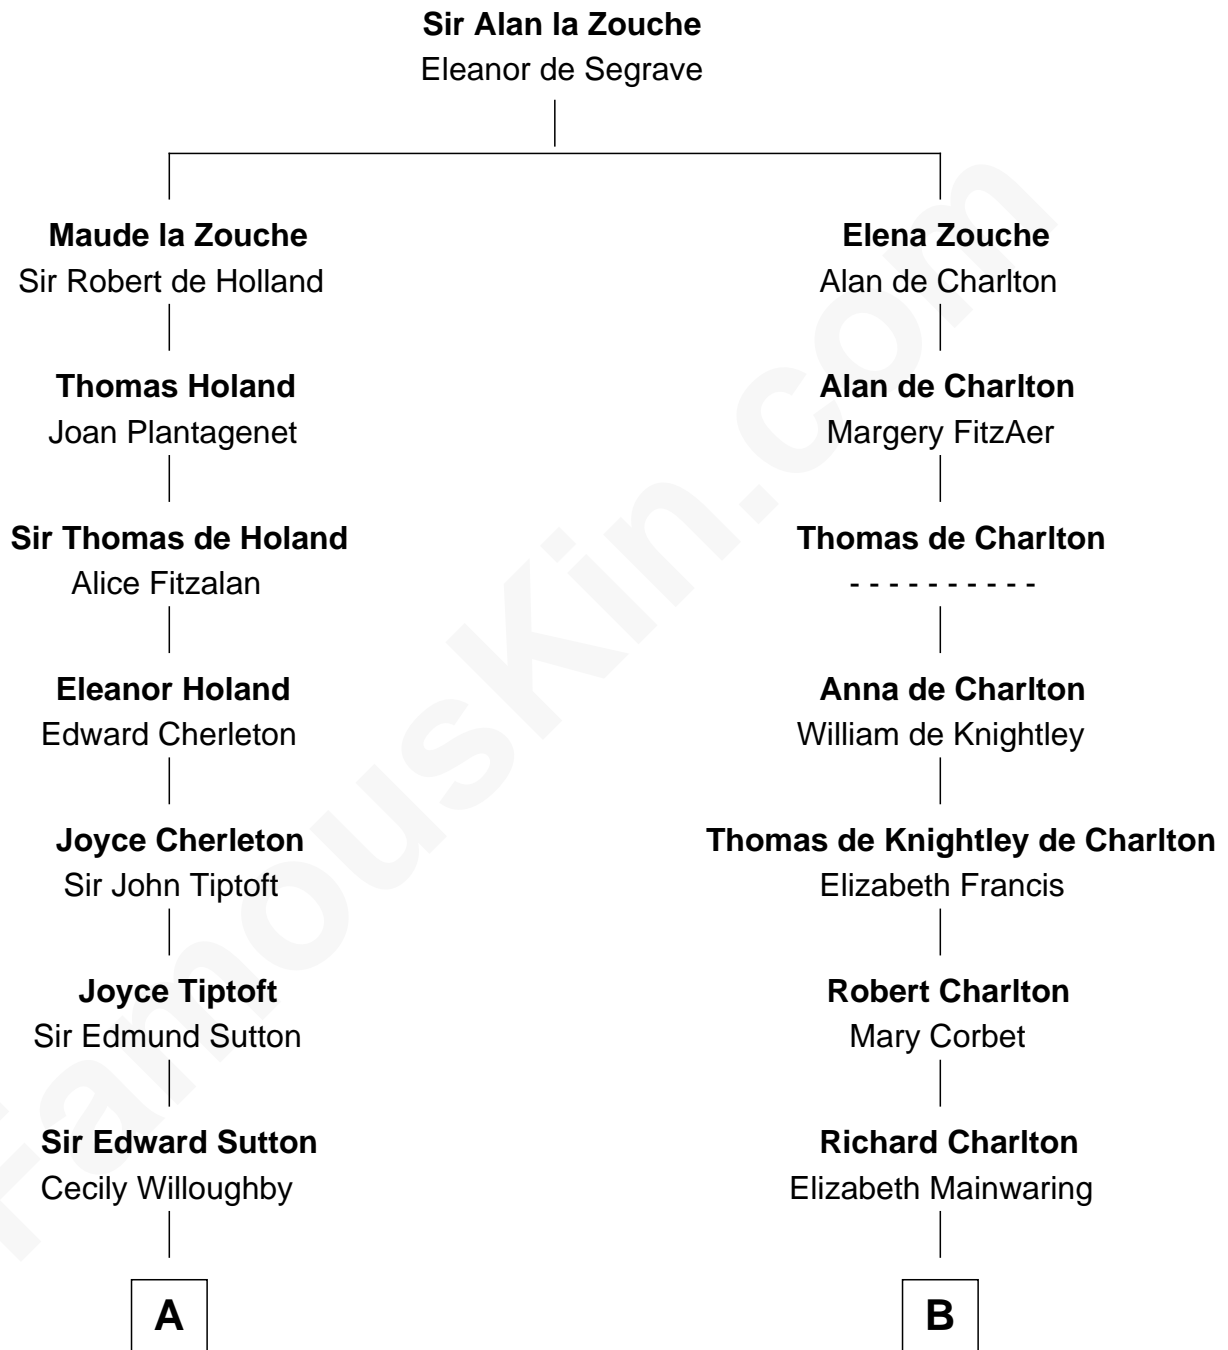

FamousKin.com Relationship Chart of

Herbert Hoover
31st U.S. President

21st cousin of

Sarah Palin
9th Governor of Alaska

C

Endymia Winn
Thomas Sherwood

Lucinda Sherwood
John Minthorn

Theodore Minthorn
Mary Wasley

Hulda Randall Minthorn
Jessie Clark Hoover

Herbert Hoover
31st U.S. President

D

Thomas S. Ruddock
Maria Nancy Newell

May Belle Ruddock
Henry Charles Brandt

Nellie Marie Brandt
Charles Francis Heath

Charles Richard Heath
Sarah Sheeran

Sarah Palin
9th Governor of Alaska