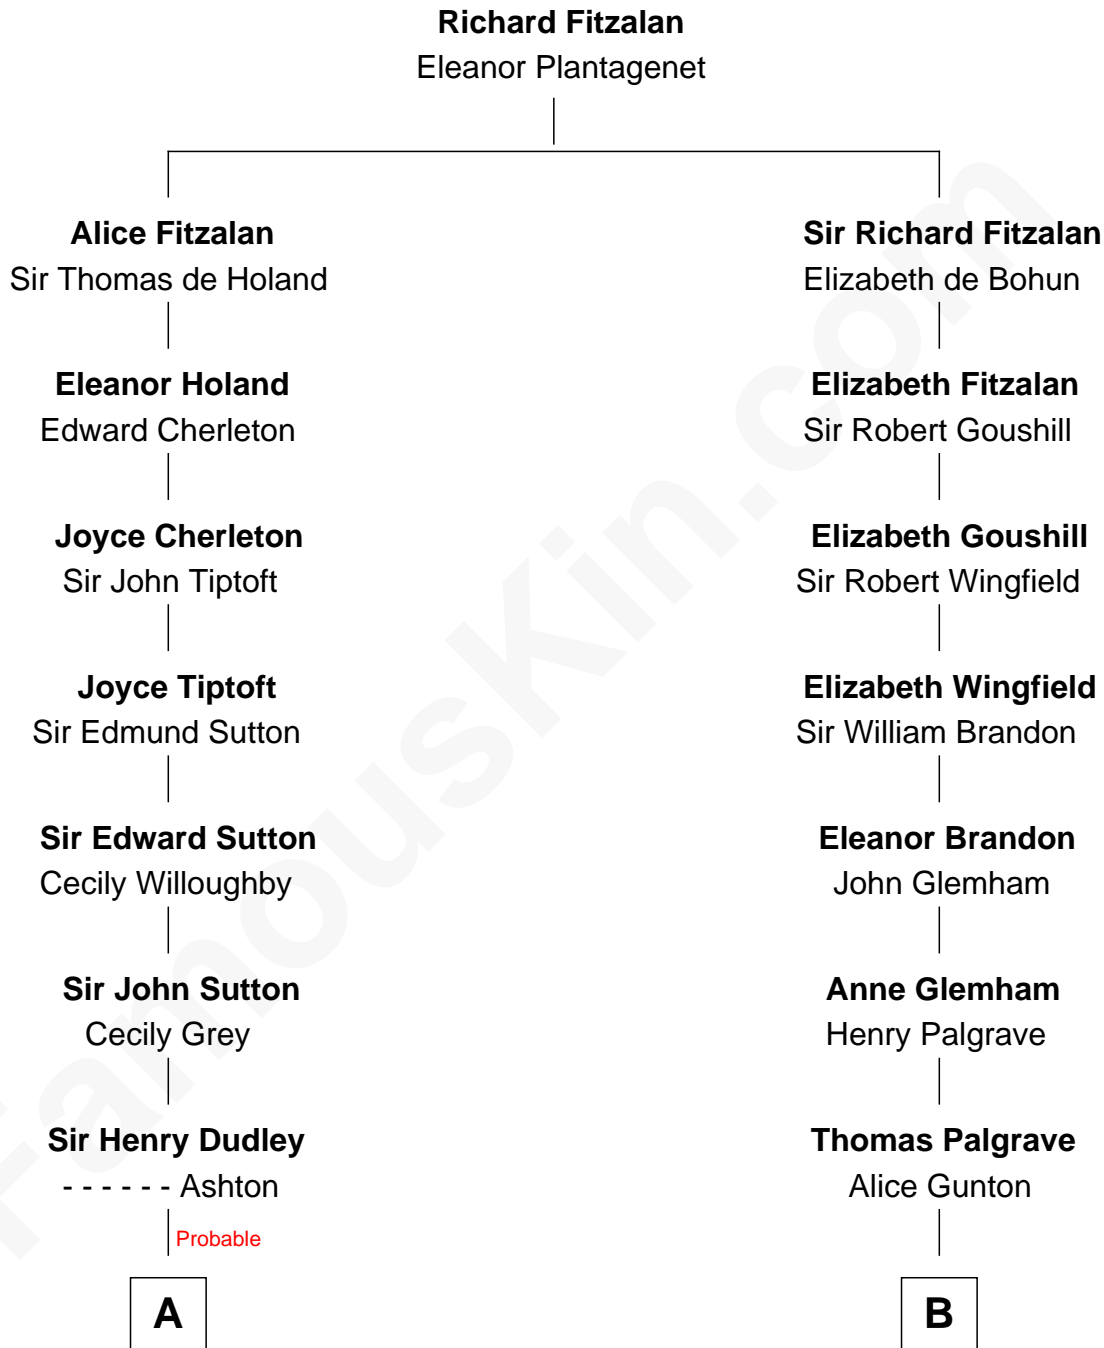

# FamousKin.com Relationship Chart of

**Herbert Hoover**

*31st U.S. President*

15th cousin 4 times removed of

**Shubael D. Childs**

*Founder of S.D. Childs & Company*

**C**

—  
**Theodore Minthorn**

Mary Wasley

—  
**Hulda Randall Minthorn**

Jessie Clark Hoover

—  
**Herbert Hoover**

*31st U.S. President*

FamousKin.com