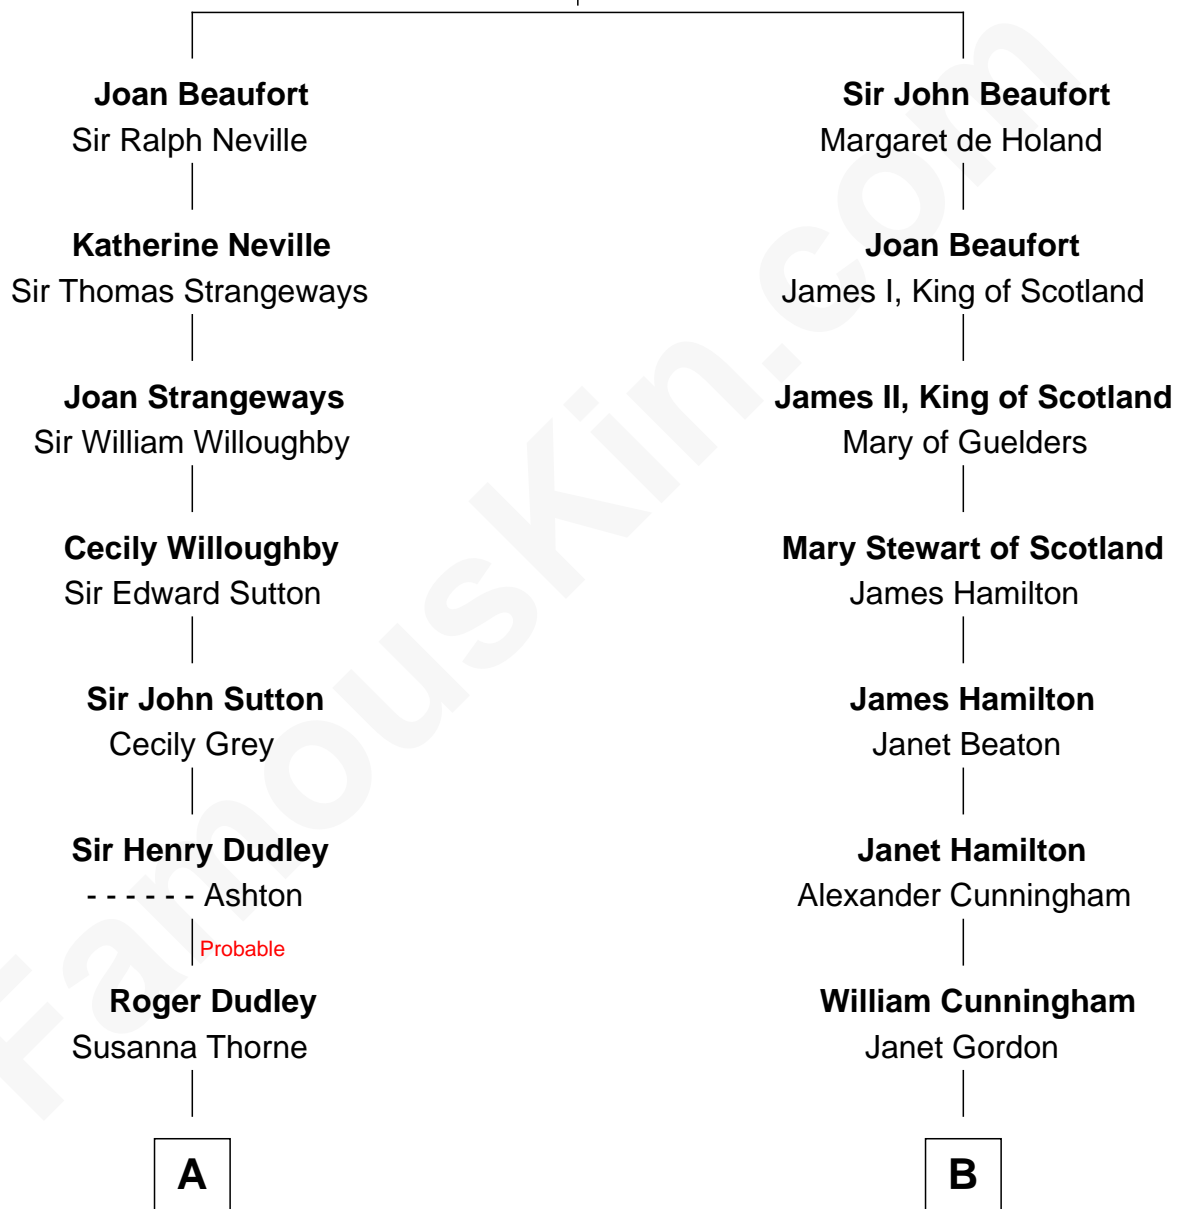

FamousKin.com Relationship Chart of

Herbert Hoover

31st U.S. President

14th cousin 4 times removed of

Alexander Hamilton

1st U.S. Secretary of the Treasury

John of Gaunt

Katherine Roet

C

—
Hulda Randall Minthorn

Jessie Clark Hoover

—
Herbert Hoover

31st U.S. President

FamousKin.com