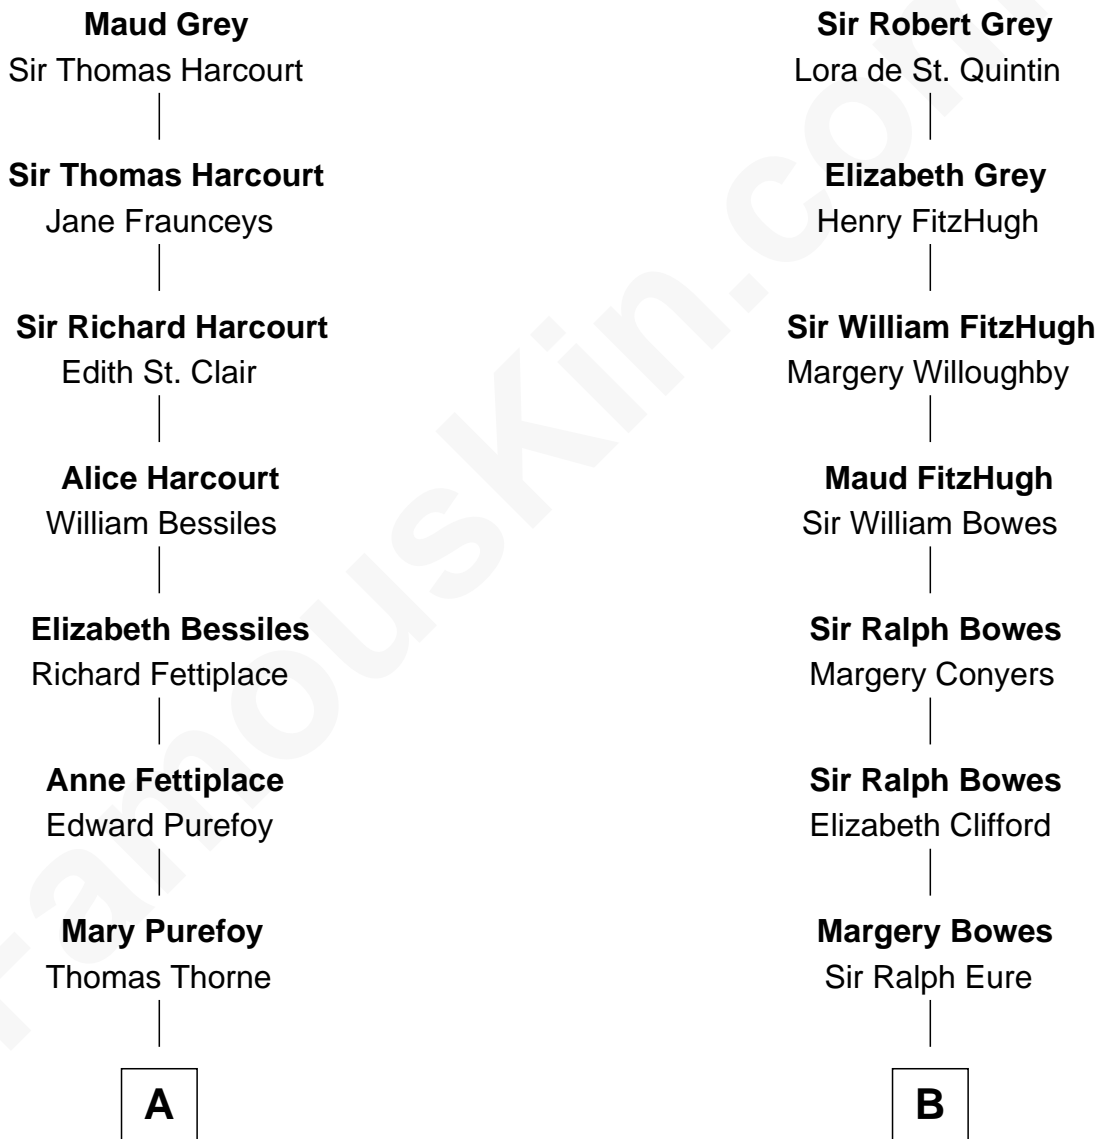

# FamousKin.com Relationship Chart of

**Herbert Hoover**

*31st U.S. President*

19th cousin 2 times removed of

**Catherine Middleton**

*Princess of Wales*

**Sir John Grey**

Avice Marmion

**C**

**Theodore Minthorn**

Mary Wasley

**Hulda Randall Minthorn**

Jessie Clark Hoover

**Herbert Hoover**

*31st U.S. President*

**D**