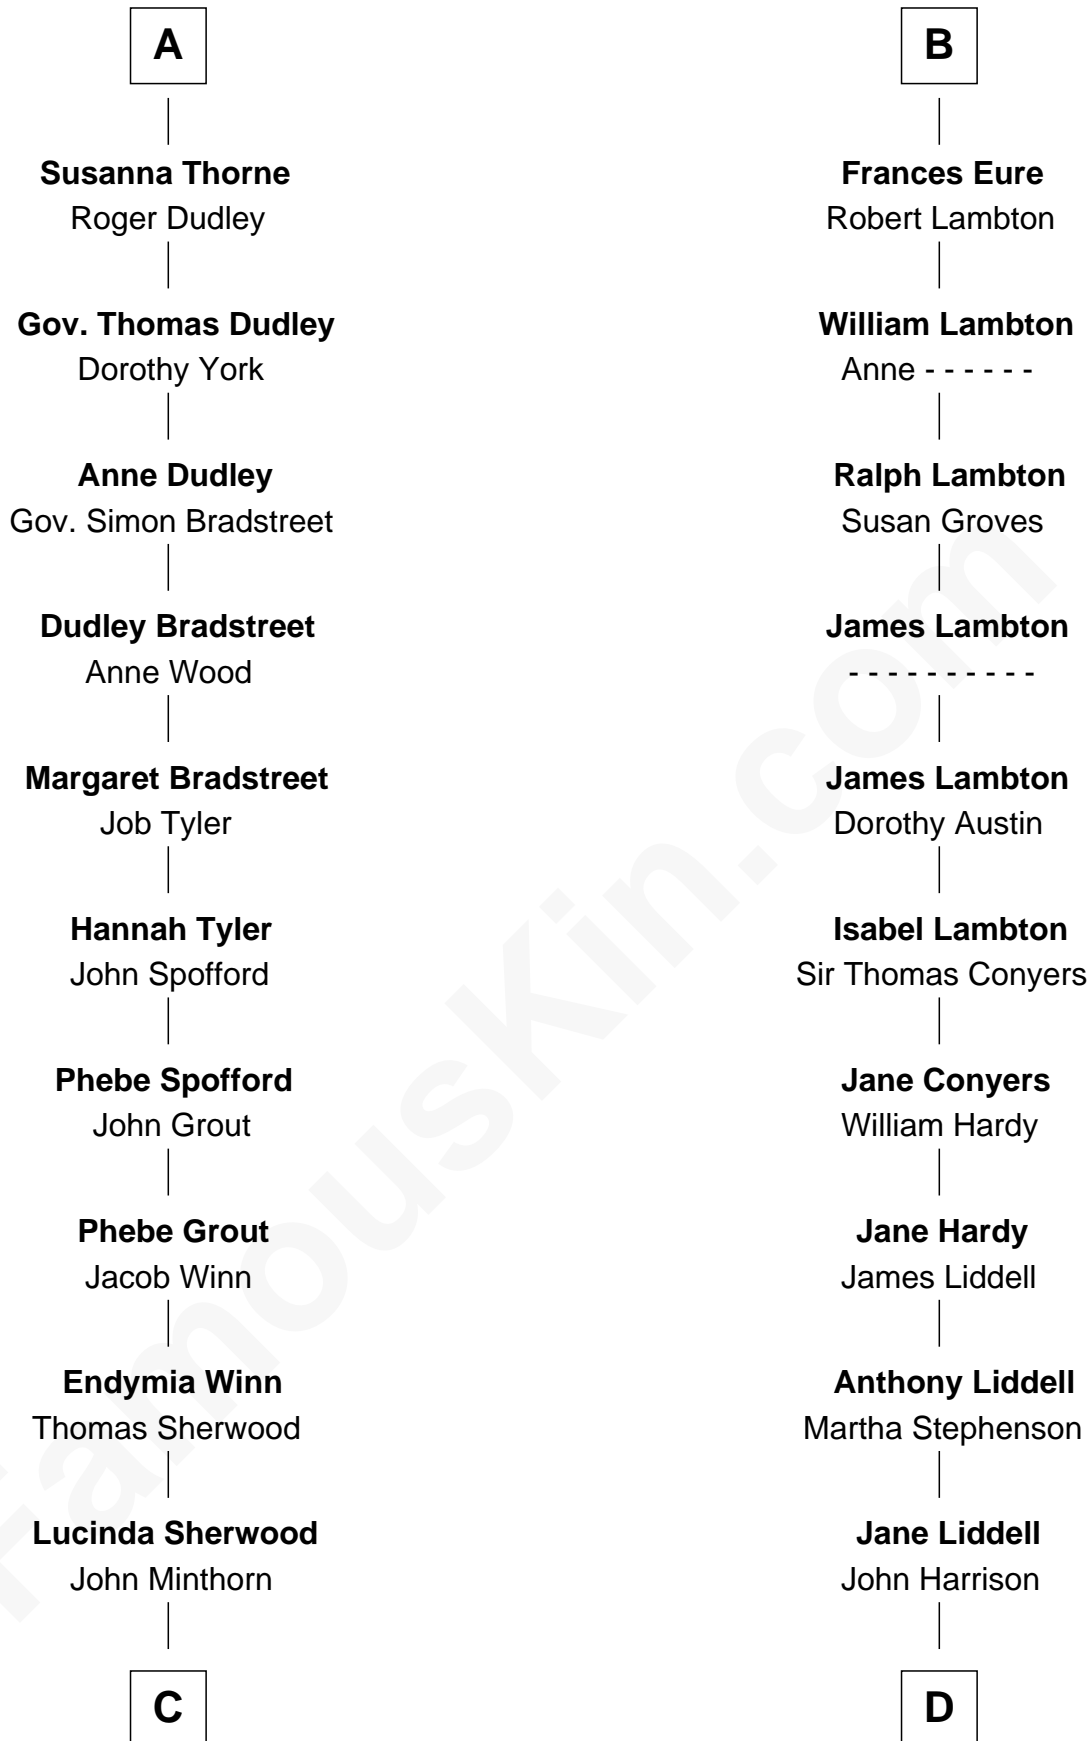

# FamousKin.com Relationship Chart of

**Herbert Hoover**

*31st U.S. President*

19th cousin 2 times removed of

**Catherine Middleton**

*Princess of Wales*

**Sir John Grey**

Avice Marmion

**C**

**Theodore Minthorn**

Mary Wasley

**Hulda Randall Minthorn**

Jessie Clark Hoover

**Herbert Hoover**

*31st U.S. President*

**D**

**John Harrison**

Jane Hill

**Thomas Harrison**

Elizabeth Mary Temple

**Dorothy Harrison**

Ronald John James Goldsmith

**Carole Elizabeth Goldsmith**

Michael Francis Middleton

**Catherine Middleton**

*Princess of Wales*