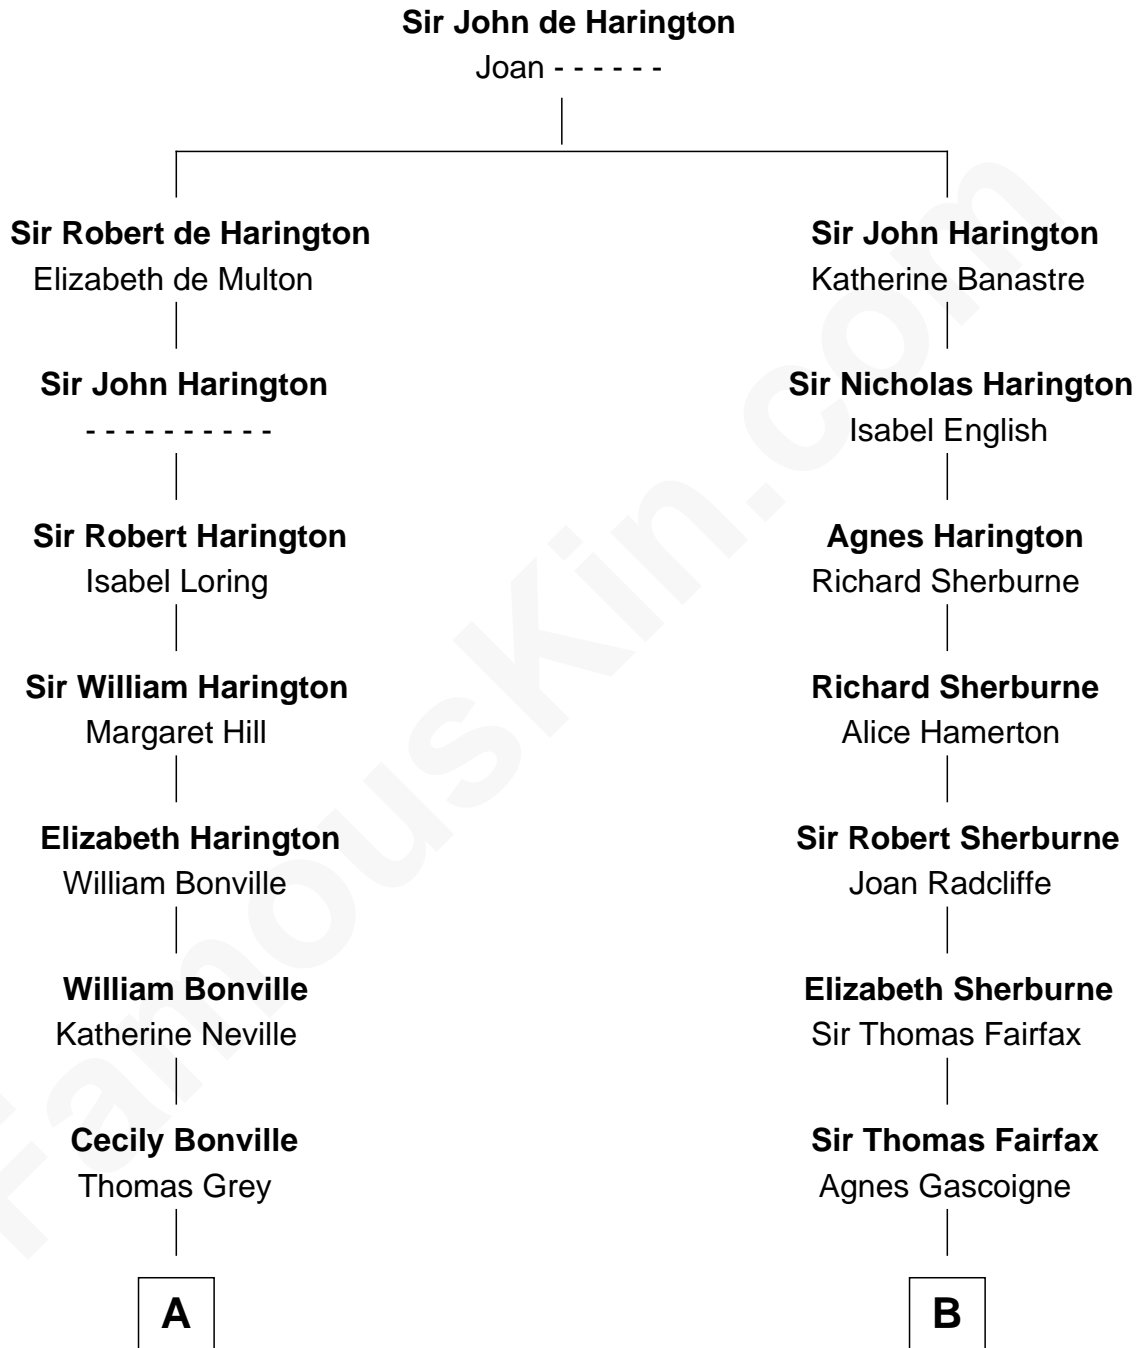

FamousKin.com Relationship Chart of

Herbert Hoover

31st U.S. President

15th cousin 6 times removed of

Harriet Martineau

Author of The Hour and the Man

C

—
Endymia Winn

Thomas Sherwood

—
Lucinda Sherwood

John Minthorn

—
Theodore Minthorn

Mary Wasley

—
Hulda Randall Minthorn

Jessie Clark Hoover

—
Herbert Hoover

31st U.S. President

FamousKin.com