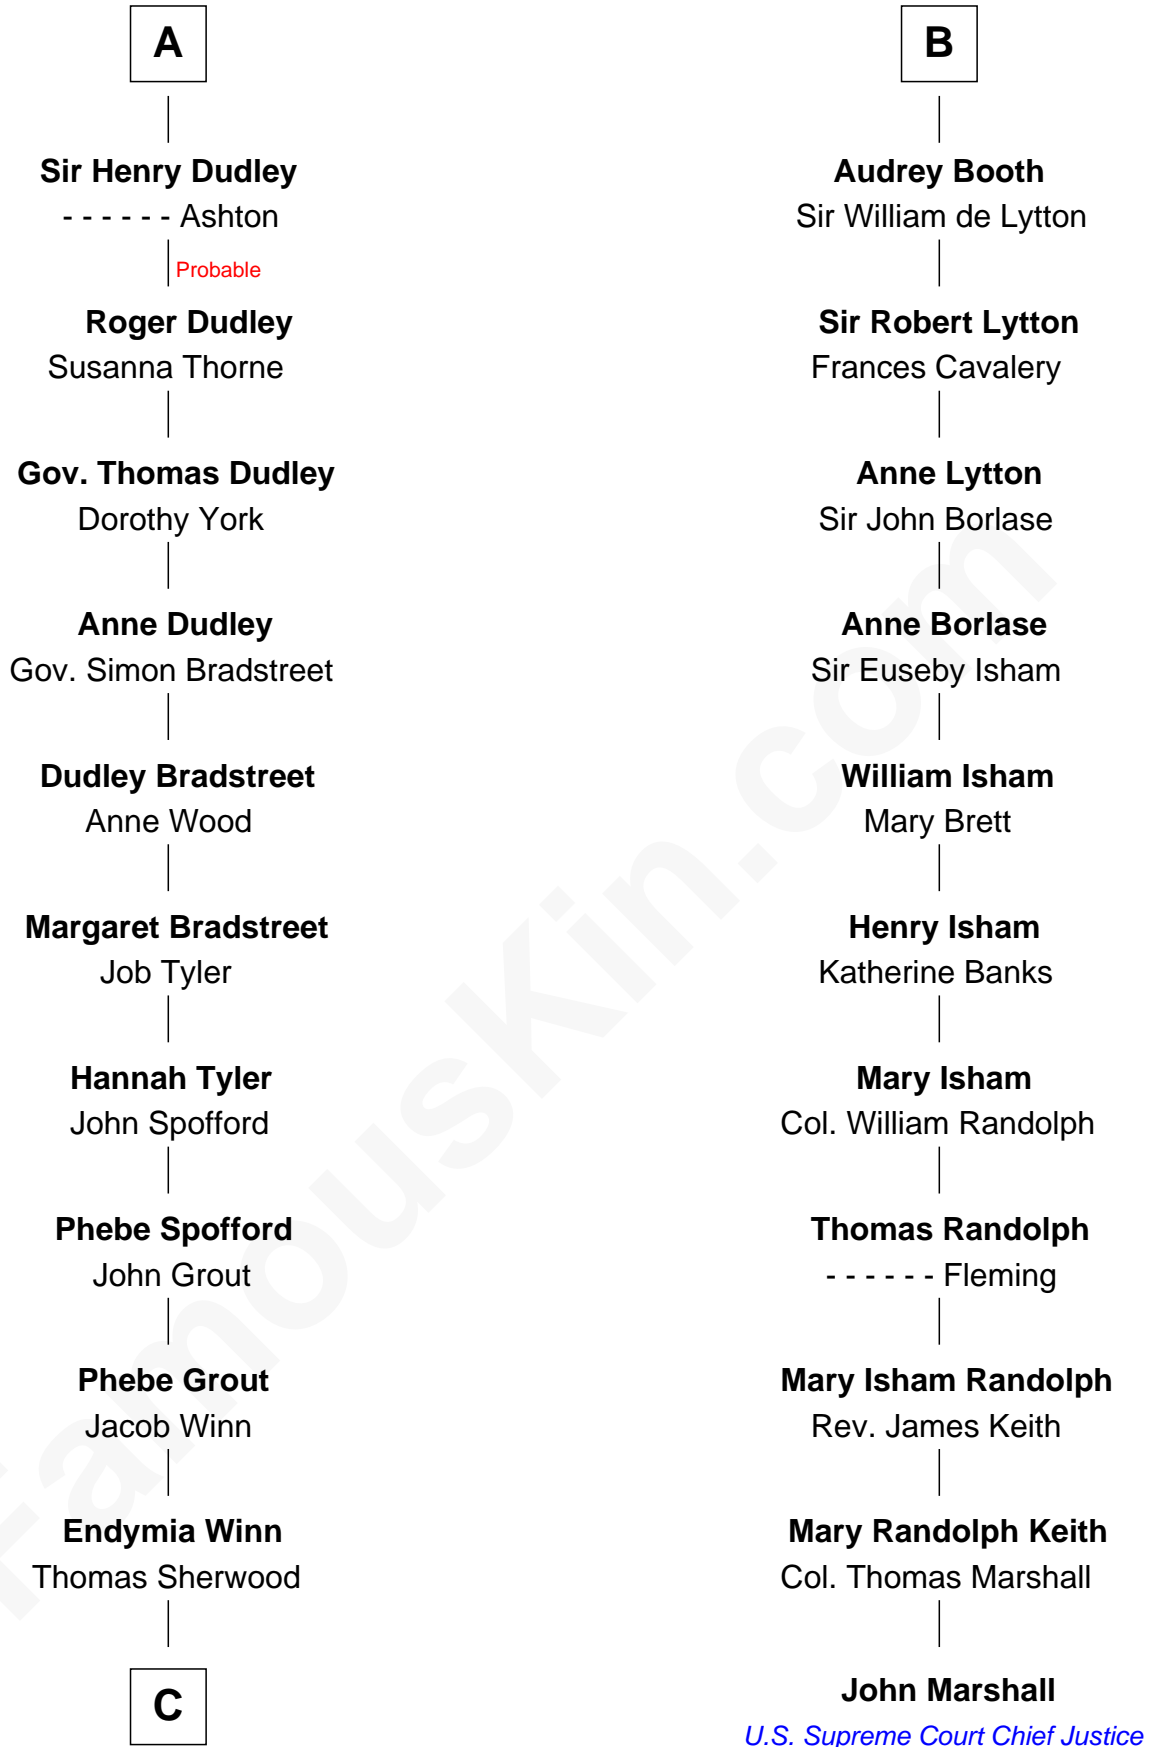

FamousKin.com Relationship Chart of

Herbert Hoover

31st U.S. President

17th cousin 3 times removed of

John Marshall

4th Chief Justice of the U.S. Supreme Court

Eudo la Zouche
Milicent de Cantilupe

Eve la Zouche
Sir Maurice de Berkeley

Thomas de Berkeley
Katherine de Clyvedon

Sir John Berkeley
Elizabeth Betteshorne

Elizabeth Berkeley
Sir John Sutton

Sir Edmund Sutton
Joyce Tiptoft

Sir Edward Sutton
Cecily Willoughby

Sir John Sutton
Cecily Grey

A

Sir William la Zouche
Maud Lovel

Milicent la Zouche
Sir William Deincourt

Margaret Deincourt
Sir Robert de Tibetot

Elizabeth de Tibetot
Sir Philip le Despencer

Margery Despencer
Sir Roger Wentworth

Margaret Wentworth
Sir William Hopton

Margaret Hopton
Sir Philip Booth

B

C

—
Lucinda Sherwood

John Minthorn

—
Theodore Minthorn

Mary Wasley

—
Hulda Randall Minthorn