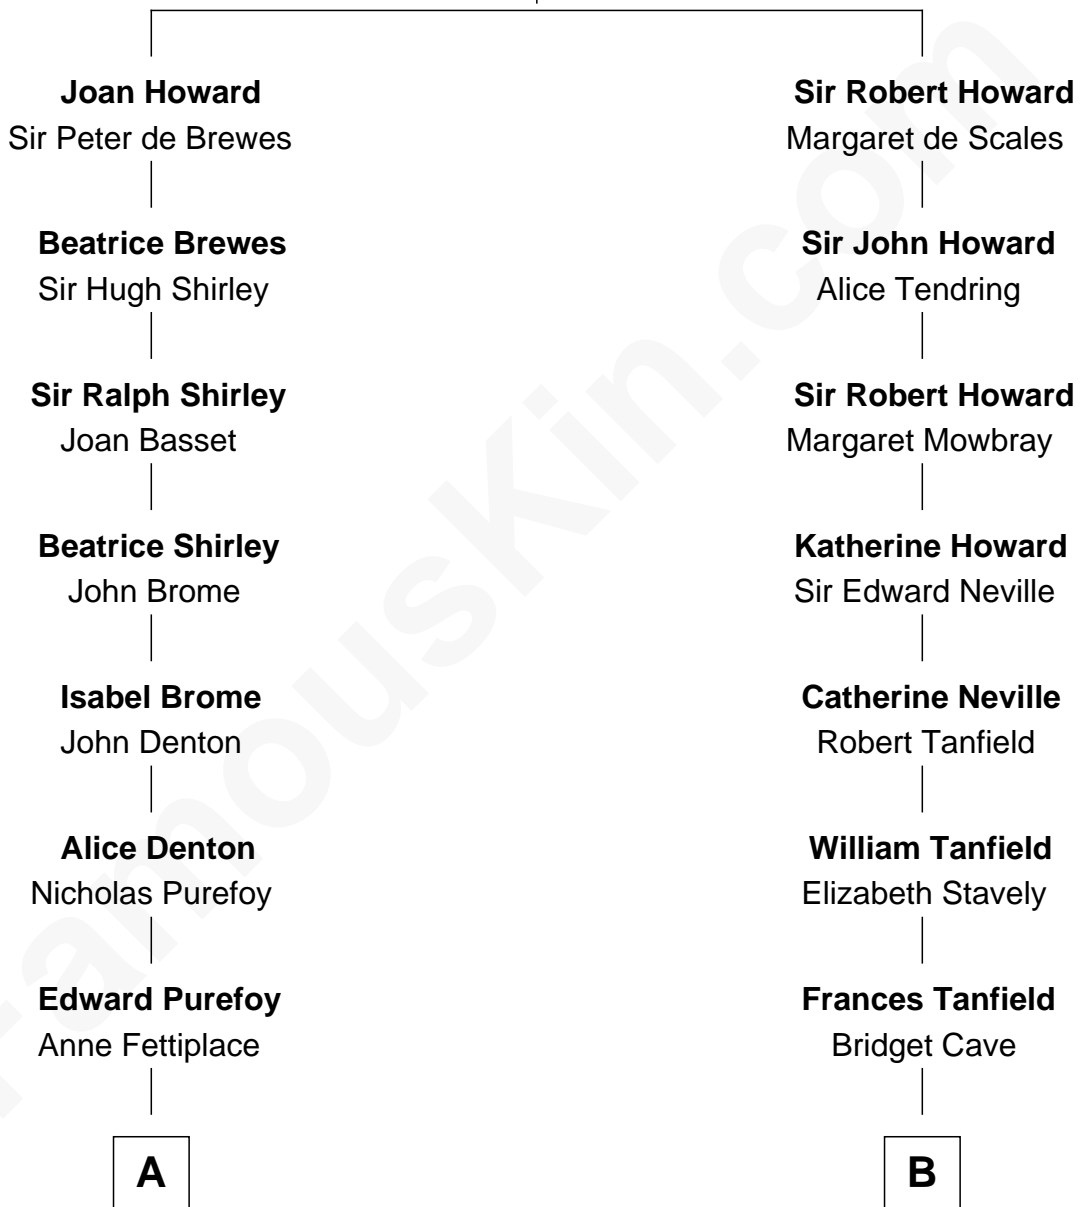

# FamousKin.com Relationship Chart of

**Herbert Hoover**

*31st U.S. President*

15th cousin 5 times removed of

**John Marshall**

*4th Chief Justice of the U.S. Supreme Court*

**Sir John Howard**

Alice de Bois

**C**

—  
**Lucinda Sherwood**

John Minthorn

—  
**Theodore Minthorn**

Mary Wasley

—  
**Hulda Randall Minthorn**

Jessie Clark Hoover

—  
**Herbert Hoover**

*31st U.S. President*

FamousKin.com