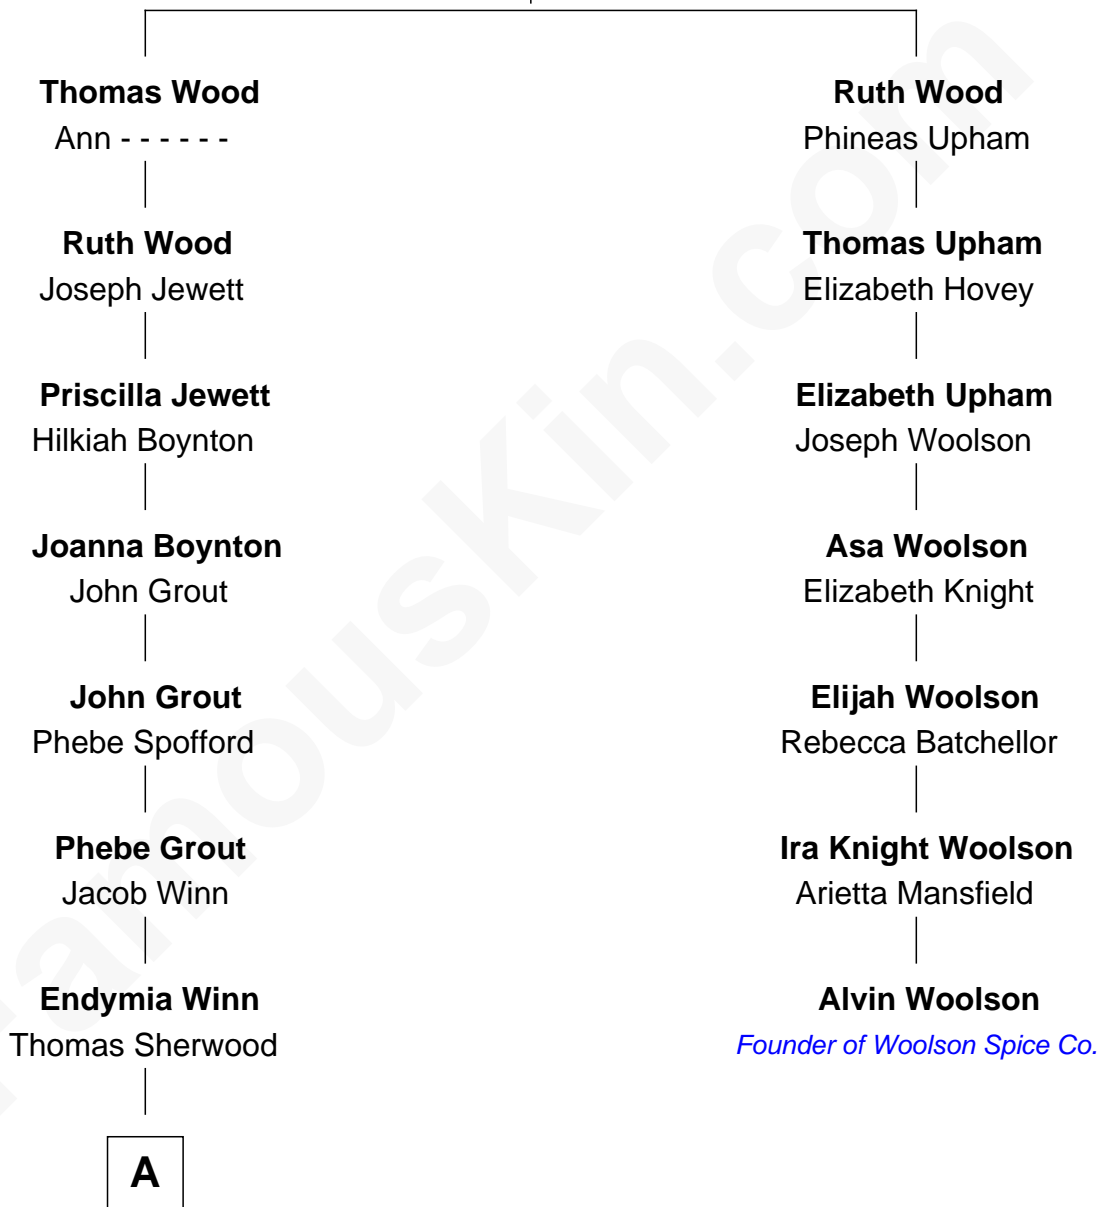

FamousKin.com Relationship Chart of

Herbert Hoover

31st U.S. President

6th cousin 4 times removed of

Alvin Woolson

Founder of Woolson Spice Co. (Lion Coffee)

Edward Wood

Ruth Lee

A

—
Lucinda Sherwood

John Minthorn

—
Theodore Minthorn

Mary Wasley

—
Hulda Randall Minthorn

Jessie Clark Hoover

—
Herbert Hoover

31st U.S. President

FamousKin.com