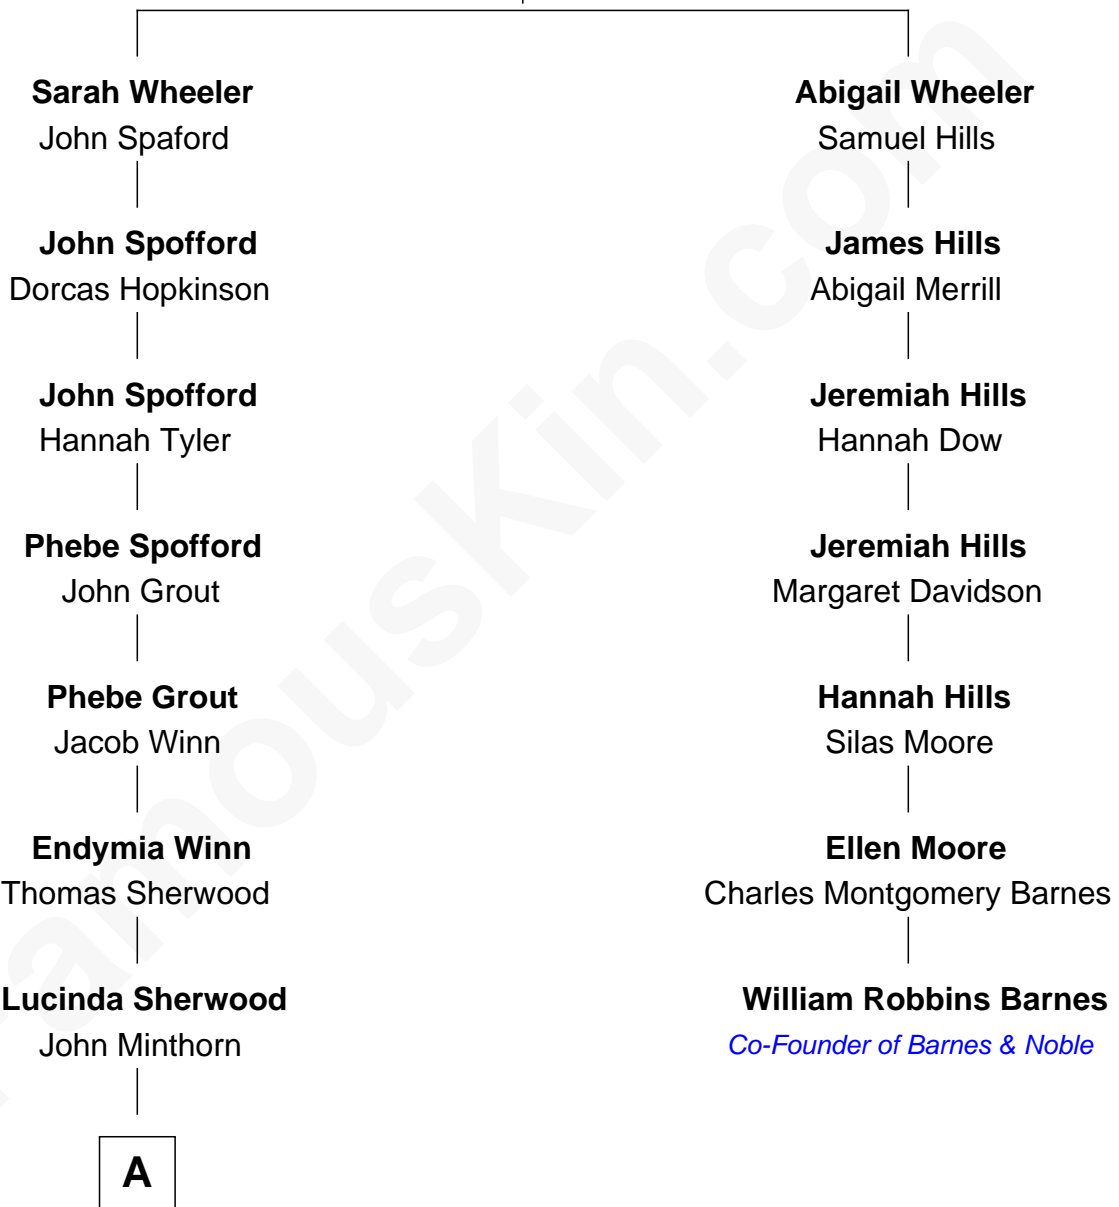

FamousKin.com Relationship Chart of

Herbert Hoover

31st U.S. President

6th cousin 3 times removed of

William Robbins Barnes

Co-Founder of Barnes & Noble

David Wheeler

Sarah Wythe

A

—
Theodore Minthorn

Mary Wasley

—
Hulda Randall Minthorn

Jessie Clark Hoover

—
Herbert Hoover

31st U.S. President

FamousKin.com