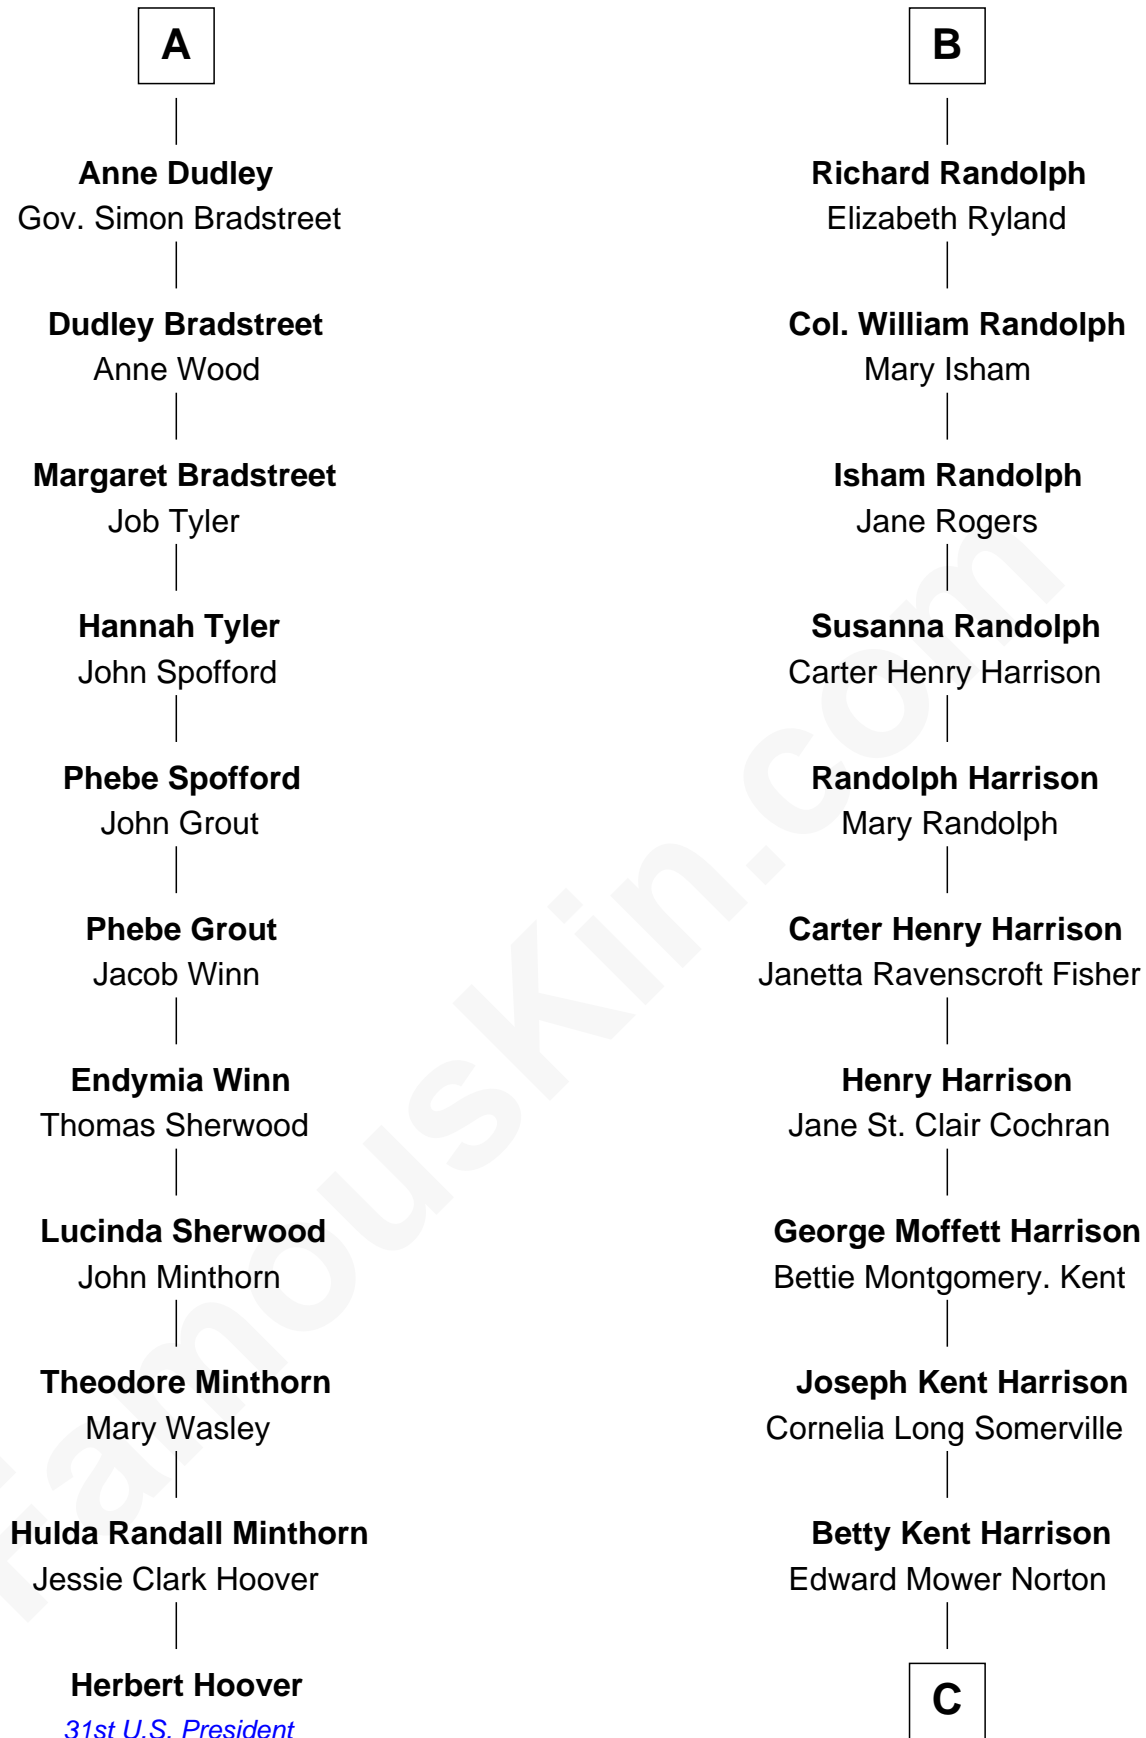

FamousKin.com Relationship Chart of

Herbert Hoover

31st U.S. President

17th cousin 1 time removed of

Edward Norton

Movie Actor

Sir Ralph Neville

Joan Beaufort

Katherine Neville
Sir Thomas Strangeways

Joan Strangeways
Sir William Willoughby

Cecily Willoughby
Sir Edward Sutton

Sir John Sutton
Cecily Grey

Sir Henry Dudley
----- Ashton

Probable

Roger Dudley
Susanna Thorne

Gov. Thomas Dudley
Dorothy York

A

Sir Edward Neville
Katherine Howard

Catherine Neville
Robert Tanfield

William Tanfield
Elizabeth Stavelly

Frances Tanfield
Bridget Cave

Anne Tanfield
Clement Vincent

Elizabeth Vincent
Richard Lane

Dorothy Lane
William Randolph

B

C

Edward Mower Norton

Lydia Robinson Rouse

Edward Norton

Movie Actor

FamousKin.com