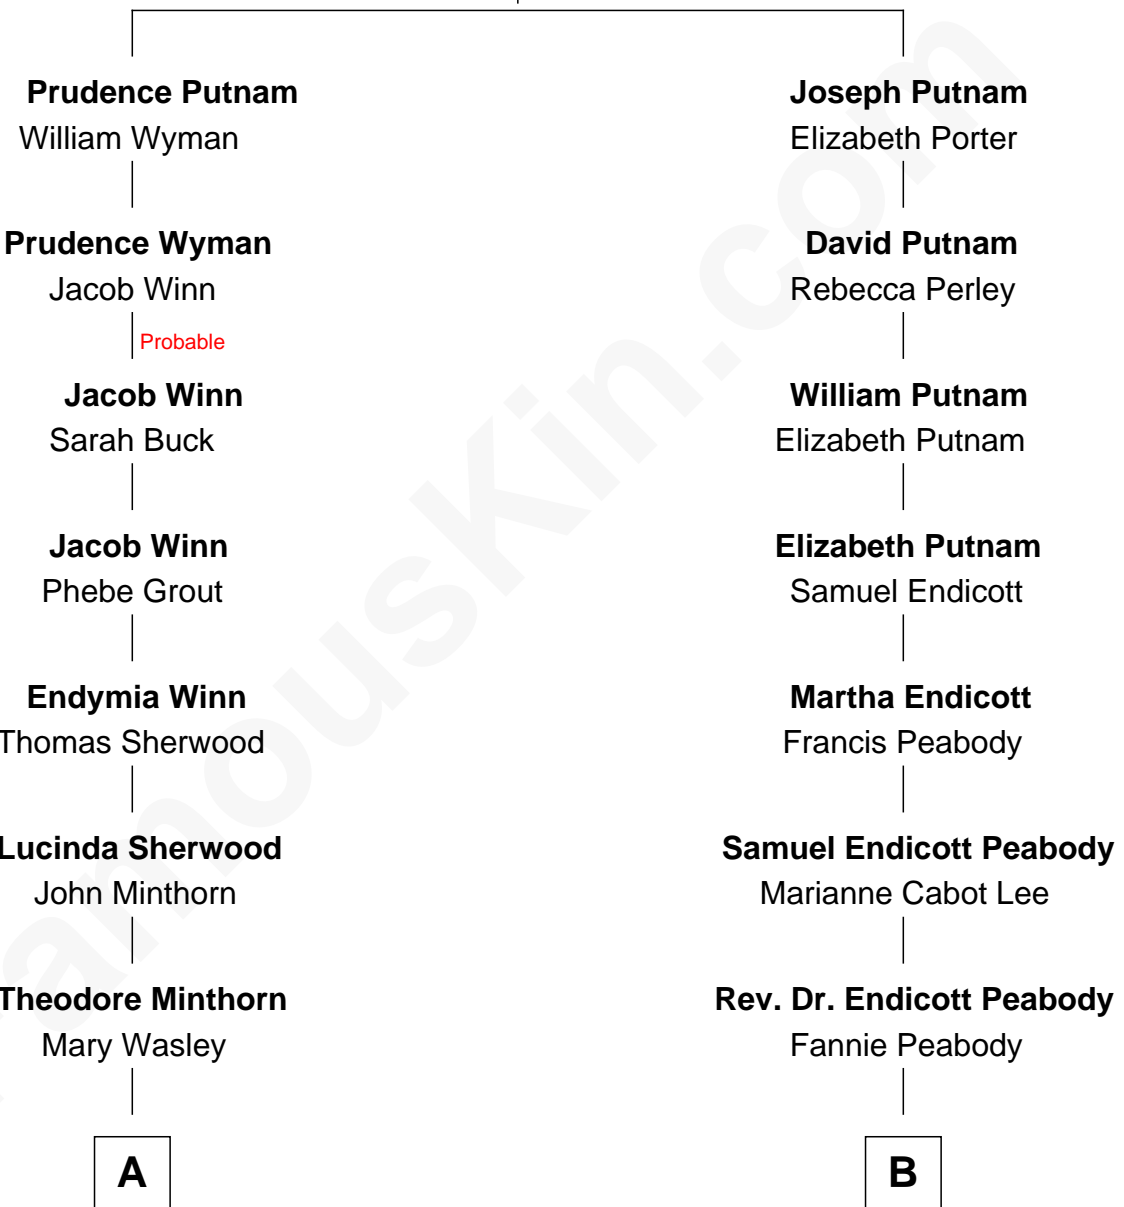

# FamousKin.com Relationship Chart of

**Herbert Hoover**  
31st U.S. President

8th cousin of

**Endicott Peabody**  
62nd Governor of Massachusetts

**Thomas Putnam**

*with wife*  
*Ann Holyoke*

*with wife*  
*Mary - - - - -*

FamousKin.com