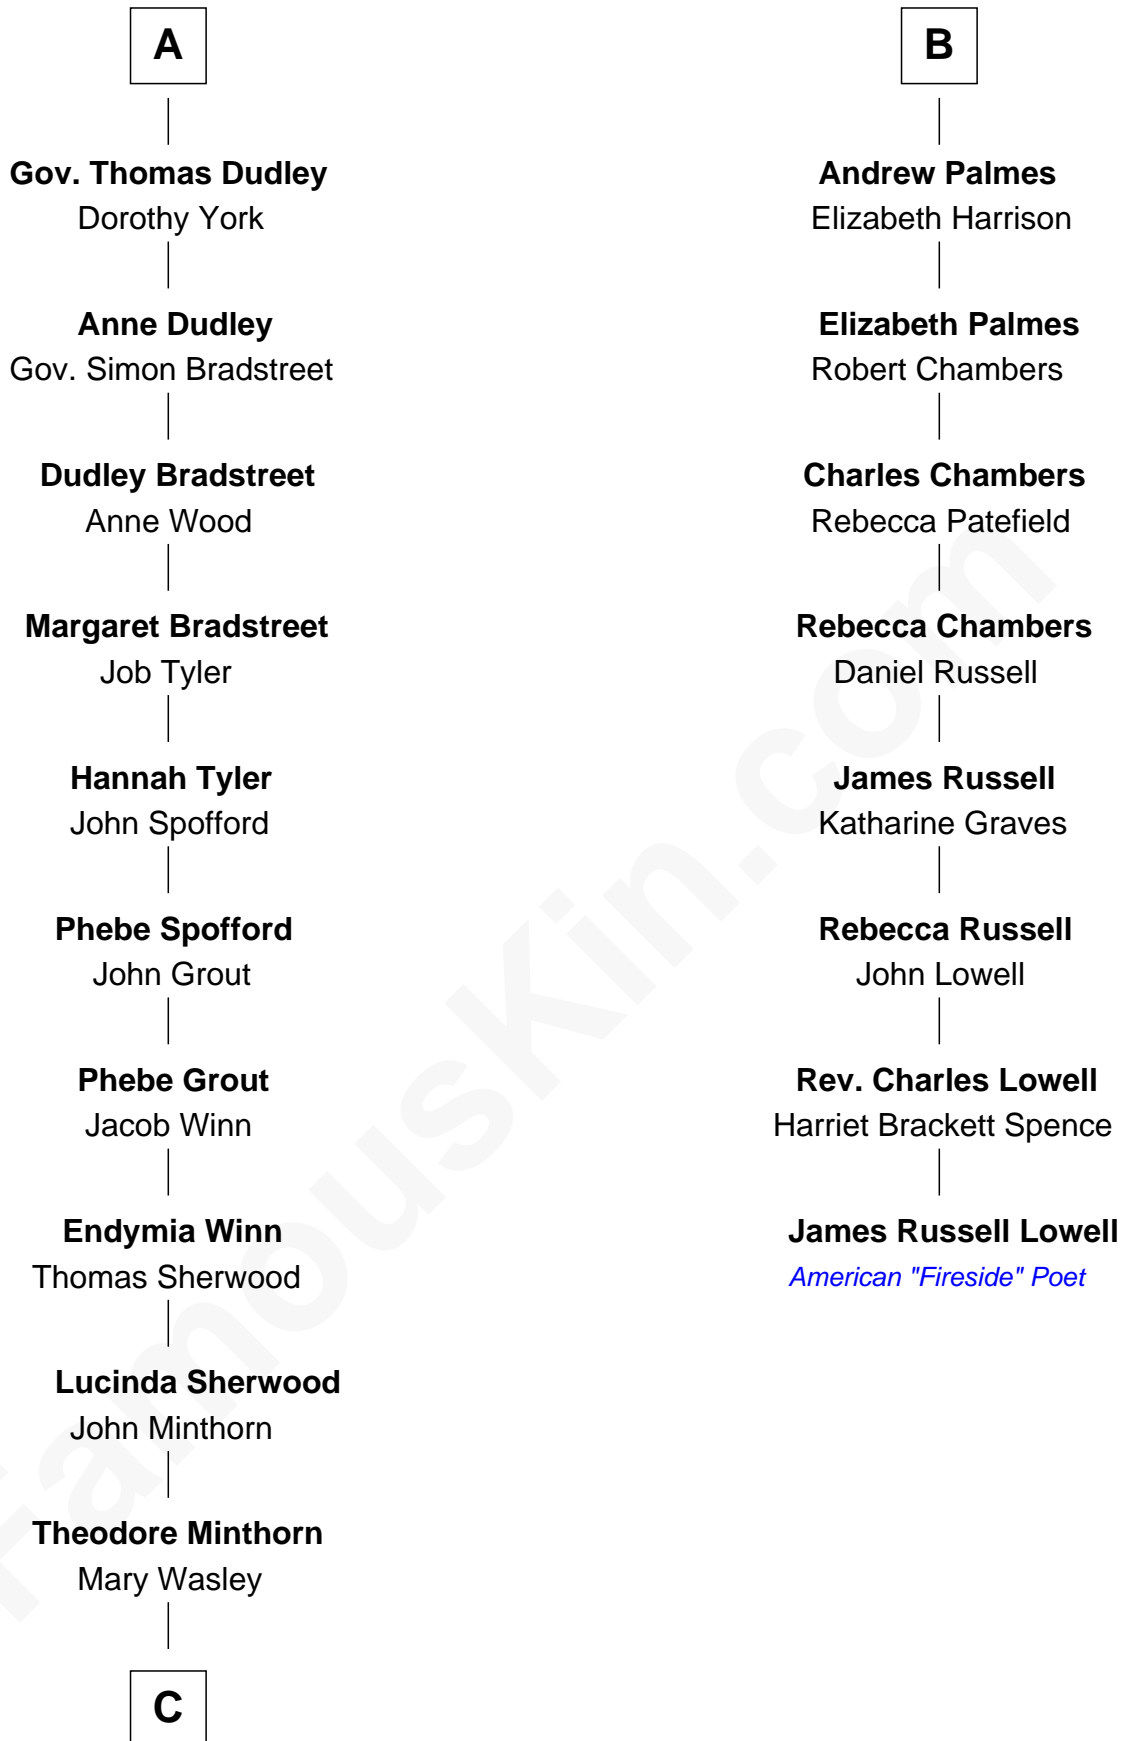

# FamousKin.com Relationship Chart of

**Herbert Hoover**

*31st U.S. President*

14th cousin 4 times removed of

**James Russell Lowell**

*American "Fireside" Poet*

**Sir Walter Blount**

Sancha de Ayala

**Sir Thomas Blount**

Margaret de Gresley

**Sir Walter Blount**

Helena Byron

**Sir William Blount**

Margaret Echyngham

**Elizabeth Blount**

Sir Andrews de Windsor

**Anne Windsor**

Sir Roger Corbet

**Margaret Corbet**

Sir Francis Palmes

**Sir Francis Palmes**

Mary Hadnall

**B**

**C**

—  
**Hulda Randall Minthorn**

Jessie Clark Hoover

—  
**Herbert Hoover**

*31st U.S. President*

FamousKin.com