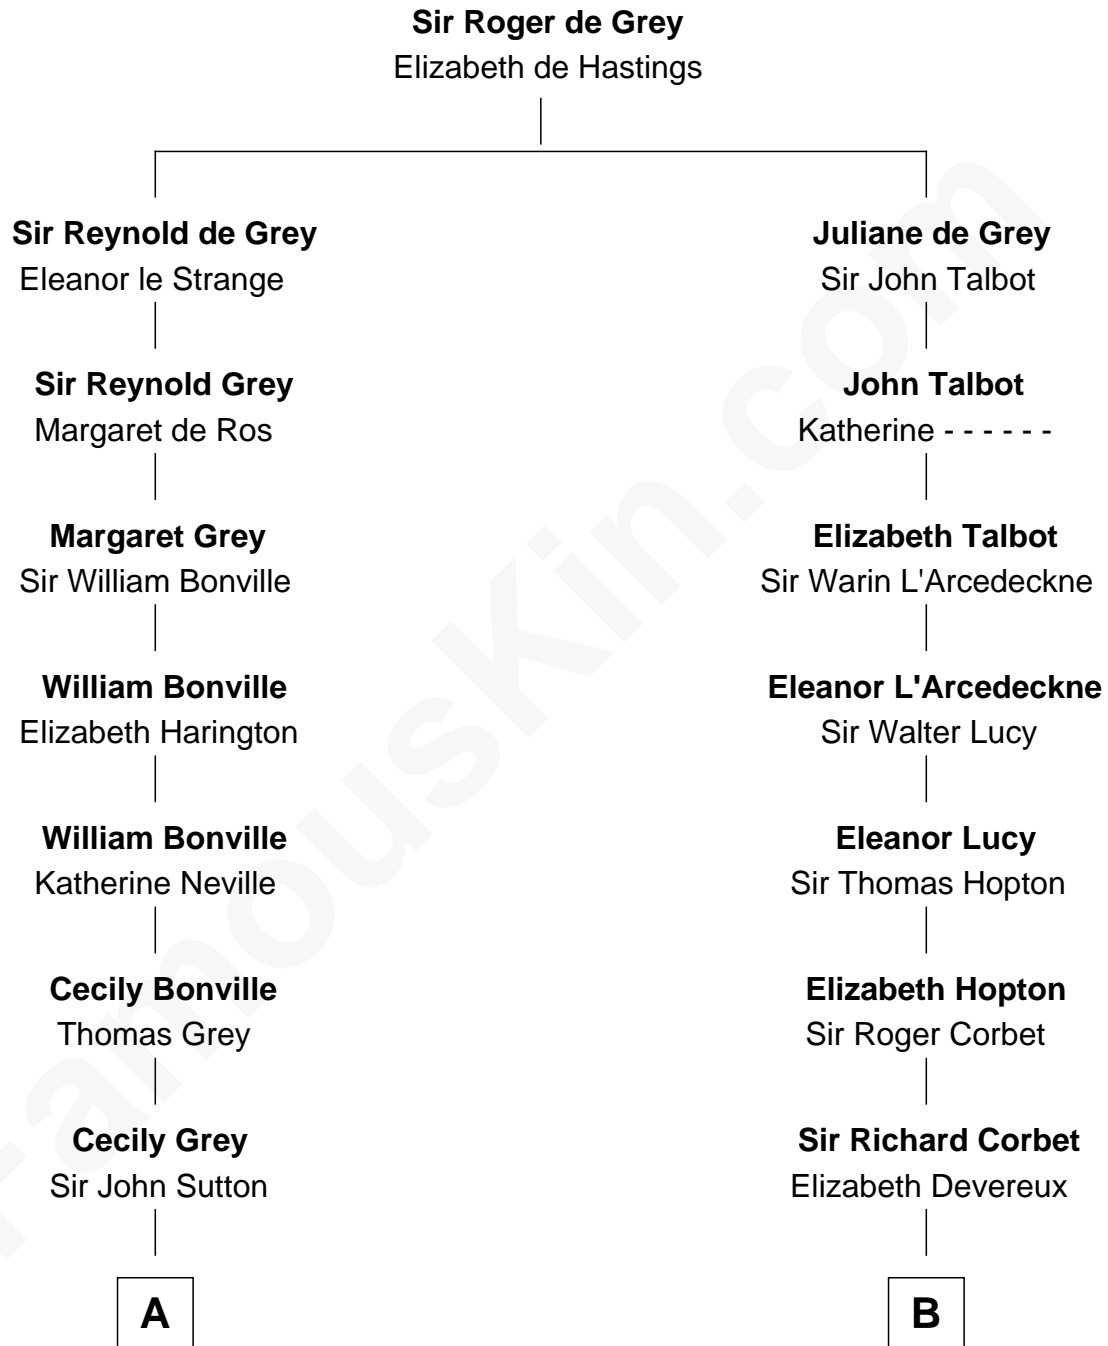

FamousKin.com Relationship Chart of

Herbert Hoover

31st U.S. President

18th cousin 2 times removed of

James Russell Lowell

American "Fireside" Poet

C

Lucinda Sherwood

John Minthorn

Theodore Minthorn

Mary Wasley

Hulda Randall Minthorn

Jessie Clark Hoover

Herbert Hoover

31st U.S. President

D