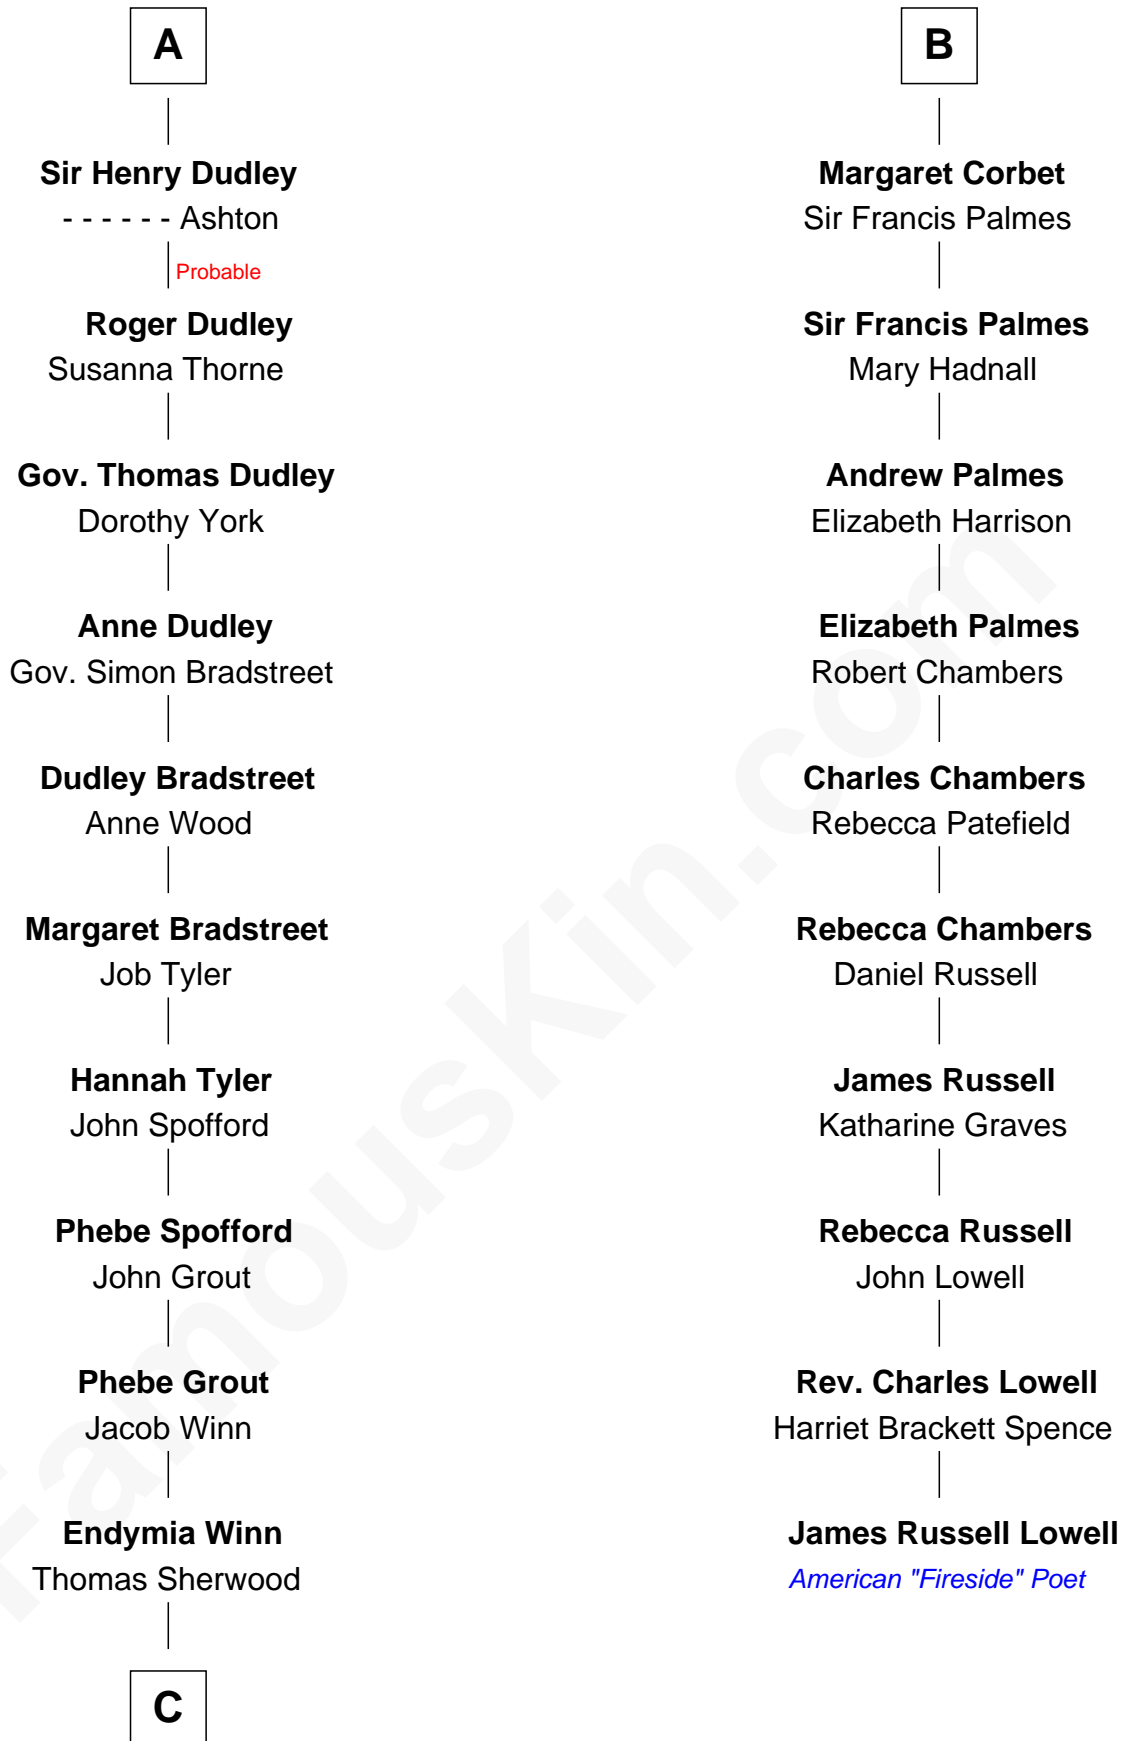

FamousKin.com Relationship Chart of

Herbert Hoover

31st U.S. President

16th cousin 4 times removed of

James Russell Lowell

American "Fireside" Poet

Sir William de Ros
Margery de Badlesmere

Thomas de Ros
Beatrice de Stafford

Margaret de Ros
Sir Reynold Grey

Margaret Grey
Sir William Bonville

William Bonville
Elizabeth Harington

William Bonville
Katherine Neville

Cecily Bonville
Thomas Grey

Cecily Grey
Sir John Sutton

A

Maud de Roos
John de Welles

Anne de Welles
James Butler

James Butler
Joan Beauchamp

Elizabeth Butler
John Talbot

Ann Talbot
Sir Henry Vernon

Elizabeth Vernon
Sir Robert Corbet

Sir Roger Corbet
Anne Windsor

B

C

—
Lucinda Sherwood

John Minthorn

—
Theodore Minthorn

Mary Wasley

—
Hulda Randall Minthorn

Jessie Clark Hoover

—
Herbert Hoover

31st U.S. President