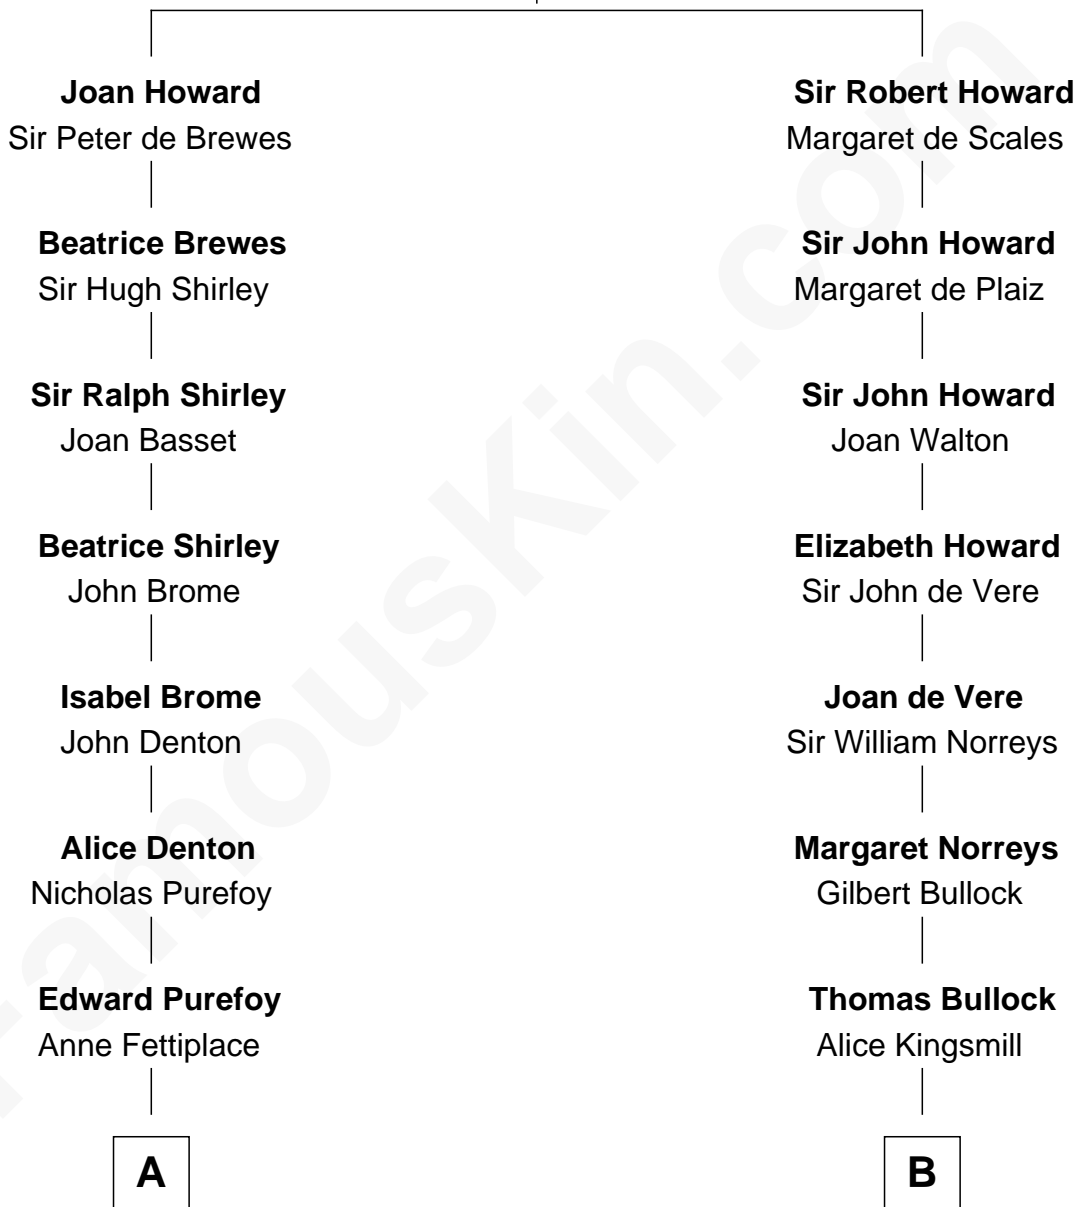

# FamousKin.com Relationship Chart of

**Herbert Hoover**

*31st U.S. President*

16th cousin 4 times removed of

**James Russell Lowell**

*American "Fireside" Poet*

**Sir John Howard**

Alice de Bois

**C**

—  
**Lucinda Sherwood**

John Minthorn

—  
**Theodore Minthorn**

Mary Wasley

—  
**Hulda Randall Minthorn**

Jessie Clark Hoover

—  
**Herbert Hoover**

*31st U.S. President*

FamousKin.com