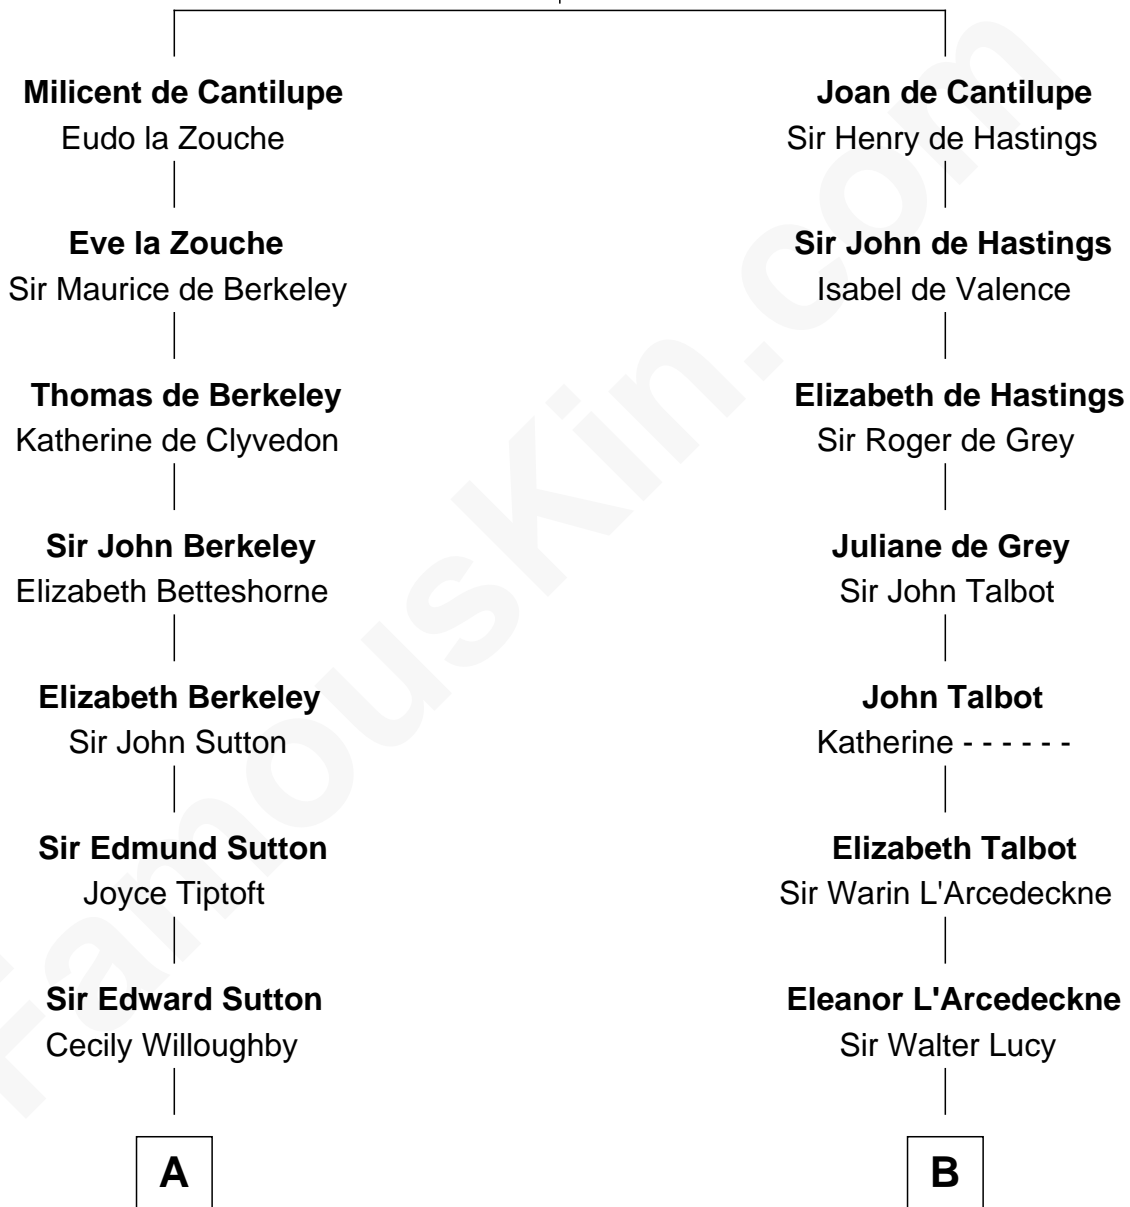

FamousKin.com Relationship Chart of

Herbert Hoover
31st U.S. President

21st cousin of

James Russell Lowell
American "Fireside" Poet

Sir William de Cantilupe
Eve de Braiose

C

Endymia Winn

Thomas Sherwood

Lucinda Sherwood

John Minthorn

Theodore Minthorn

Mary Wasley

Hulda Randall Minthorn

Jessie Clark Hoover

Herbert Hoover

31st U.S. President