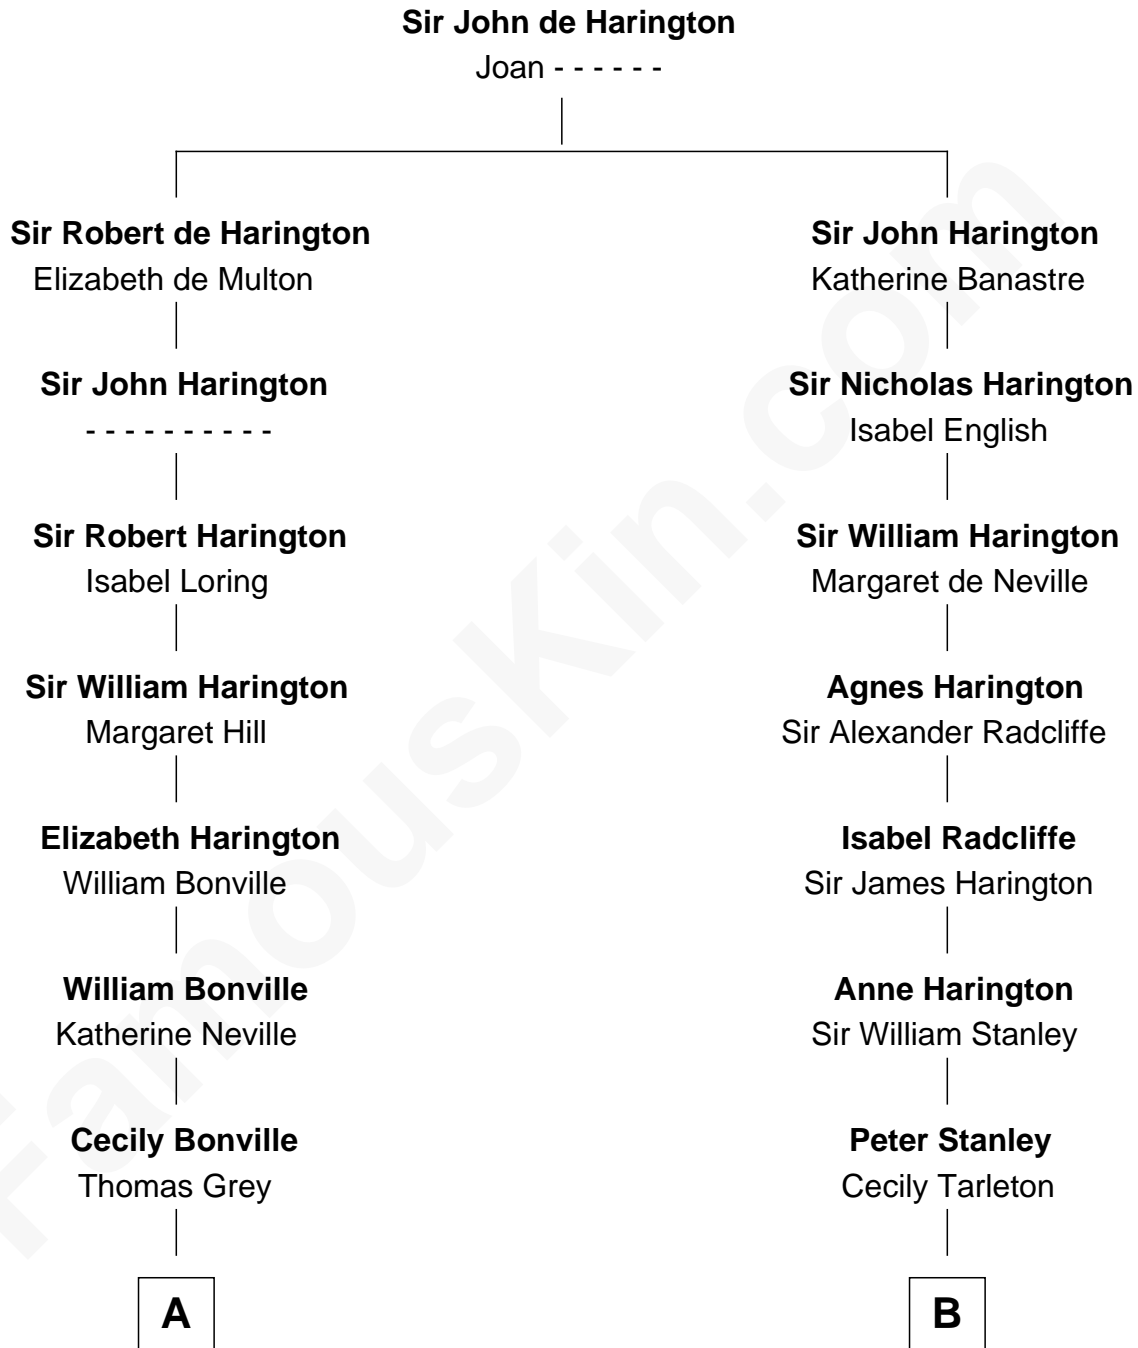

FamousKin.com Relationship Chart of

Herbert Hoover

31st U.S. President

12th cousin 9 times removed of

Richard Henry Lee

Signer of the Declaration of Independence

C

—
Endymia Winn

Thomas Sherwood

—
Lucinda Sherwood

John Minthorn

—
Theodore Minthorn

Mary Wasley

—
Hulda Randall Minthorn

Jessie Clark Hoover

—
Herbert Hoover

31st U.S. President

FamousKin.com