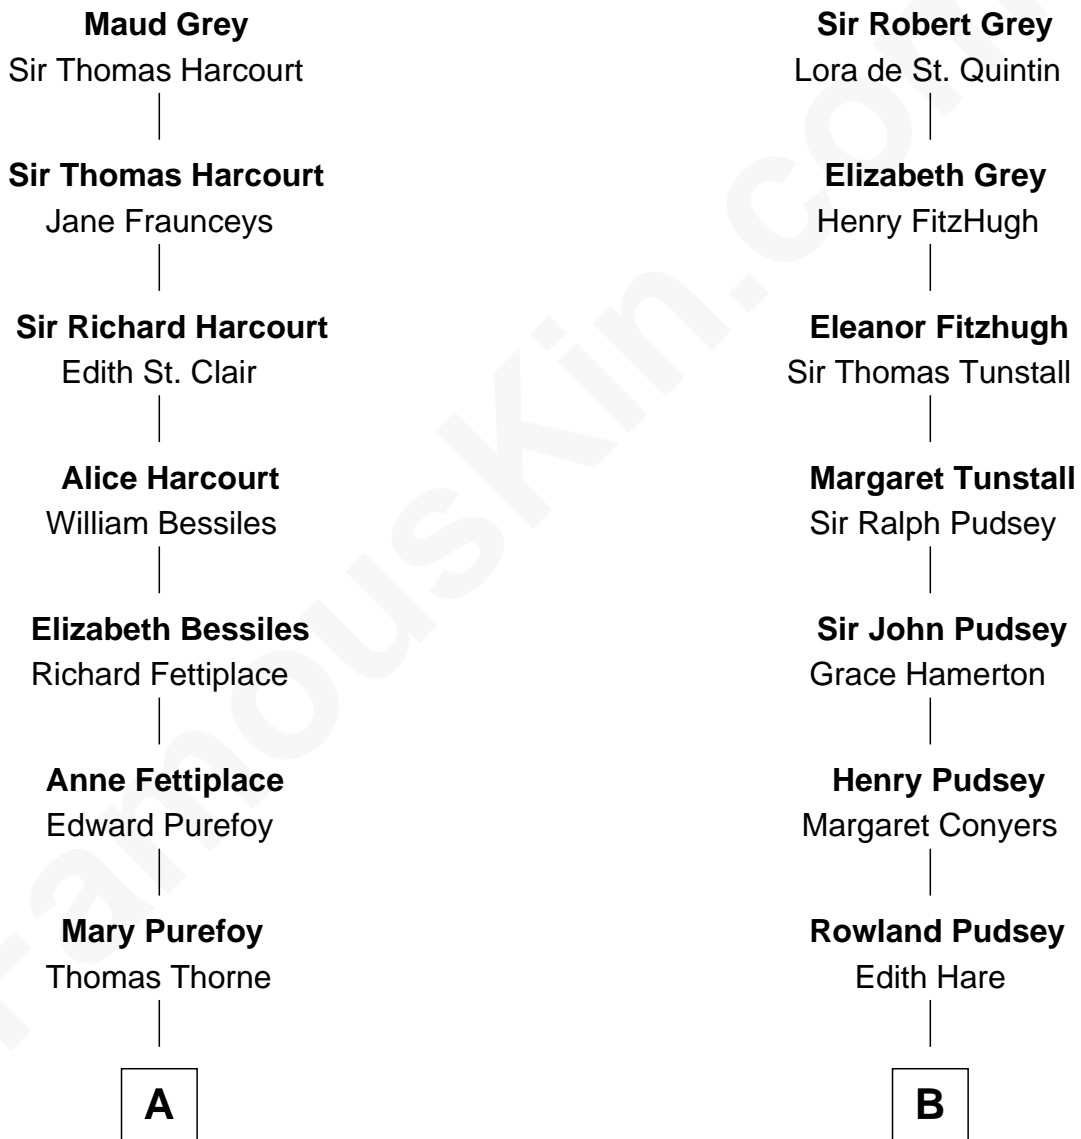

# FamousKin.com Relationship Chart of

**Herbert Hoover**

*31st U.S. President*

15th cousin 4 times removed of

**Richard Henry Lee**

*Signer of the Declaration of Independence*

**Sir John Grey**

Avice Marmion

**C**

**Theodore Minthorn**

Mary Wasley

**Hulda Randall Minthorn**

Jessie Clark Hoover

**Herbert Hoover**

*31st U.S. President*

FamousKin.com