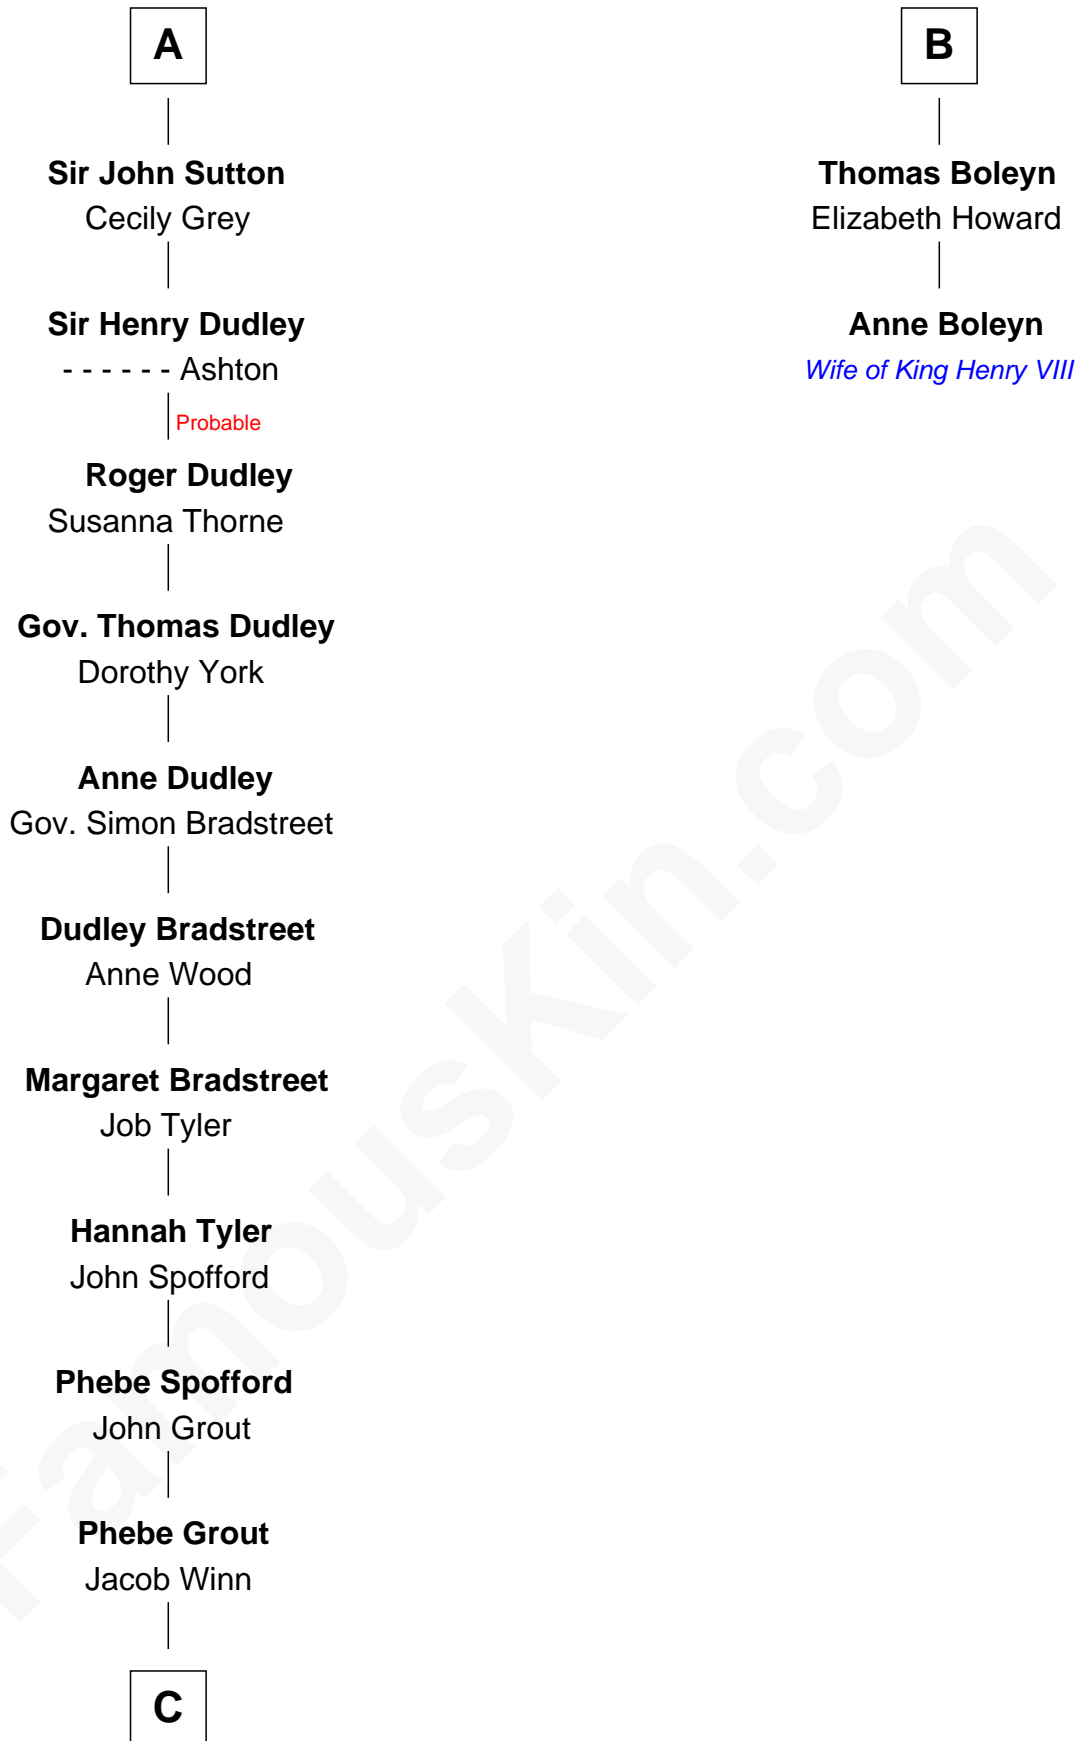

# FamousKin.com Relationship Chart of

**Herbert Hoover**

*31st U.S. President*

8th cousin 13 times removed of

**Anne Boleyn**

*2nd Wife of King Henry VIII*

**C**

—  
**Endymia Winn**

Thomas Sherwood

—  
**Lucinda Sherwood**

John Minthorn

—  
**Theodore Minthorn**

Mary Wasley

—  
**Hulda Randall Minthorn**

Jessie Clark Hoover

—  
**Herbert Hoover**

*31st U.S. President*

FamousKin.com