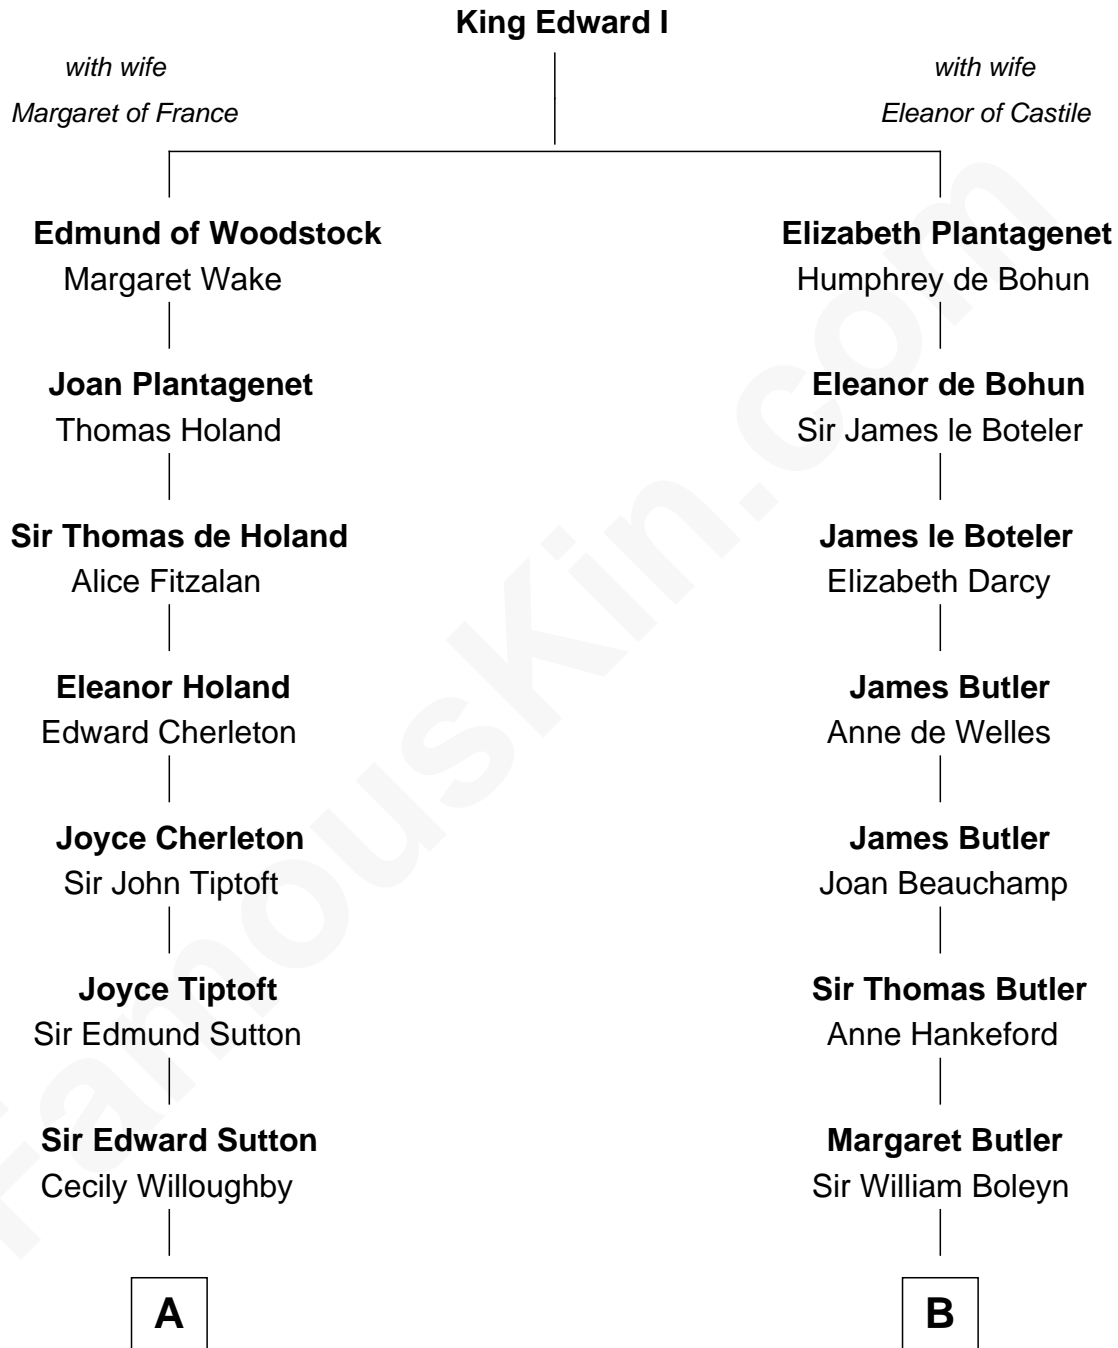

# FamousKin.com Relationship Chart of

**Herbert Hoover**

*31st U.S. President*

8th cousin 13 times removed of

**Anne Boleyn**

*2nd Wife of King Henry VIII*

**C**

—  
**Endymia Winn**

Thomas Sherwood

—  
**Lucinda Sherwood**

John Minthorn

—  
**Theodore Minthorn**

Mary Wasley

—  
**Hulda Randall Minthorn**

Jessie Clark Hoover

—  
**Herbert Hoover**

*31st U.S. President*

FamousKin.com