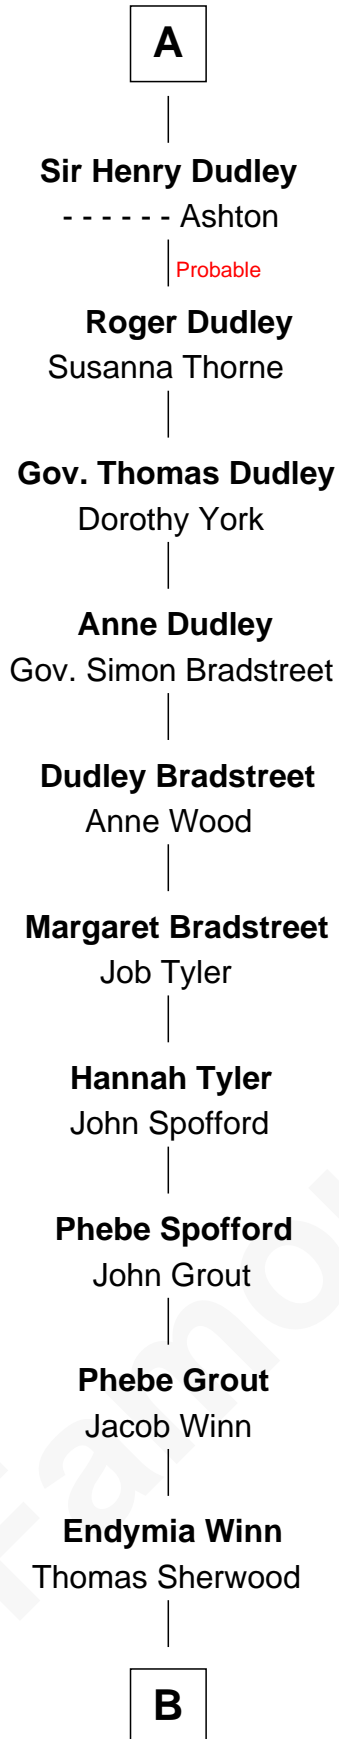

FamousKin.com Relationship Chart of

Herbert Hoover

31st U.S. President

6th cousin 14 times removed of

Anne Boleyn

2nd Wife of King Henry VIII

Sir William de Ros
Margery de Badlesmere

Thomas de Ros
Beatrice de Stafford

Margaret de Ros
Sir Reynold Grey

Margaret Grey
Sir William Bonville

William Bonville
Elizabeth Harington

William Bonville
Katherine Neville

Cecily Bonville
Thomas Grey

Cecily Grey
Sir John Sutton

A

Maud de Roos
John de Welles

Anne de Welles
James Butler

James Butler
Joan Beauchamp

Sir Thomas Butler
Anne Hankeford

Margaret Butler
Sir William Boleyn

Thomas Boleyn
Elizabeth Howard

Anne Boleyn
Wife of King Henry VIII

B

—
Lucinda Sherwood

John Minthorn

—
Theodore Minthorn

Mary Wasley

—
Hulda Randall Minthorn

Jessie Clark Hoover

—
Herbert Hoover

31st U.S. President

FamousKin.com