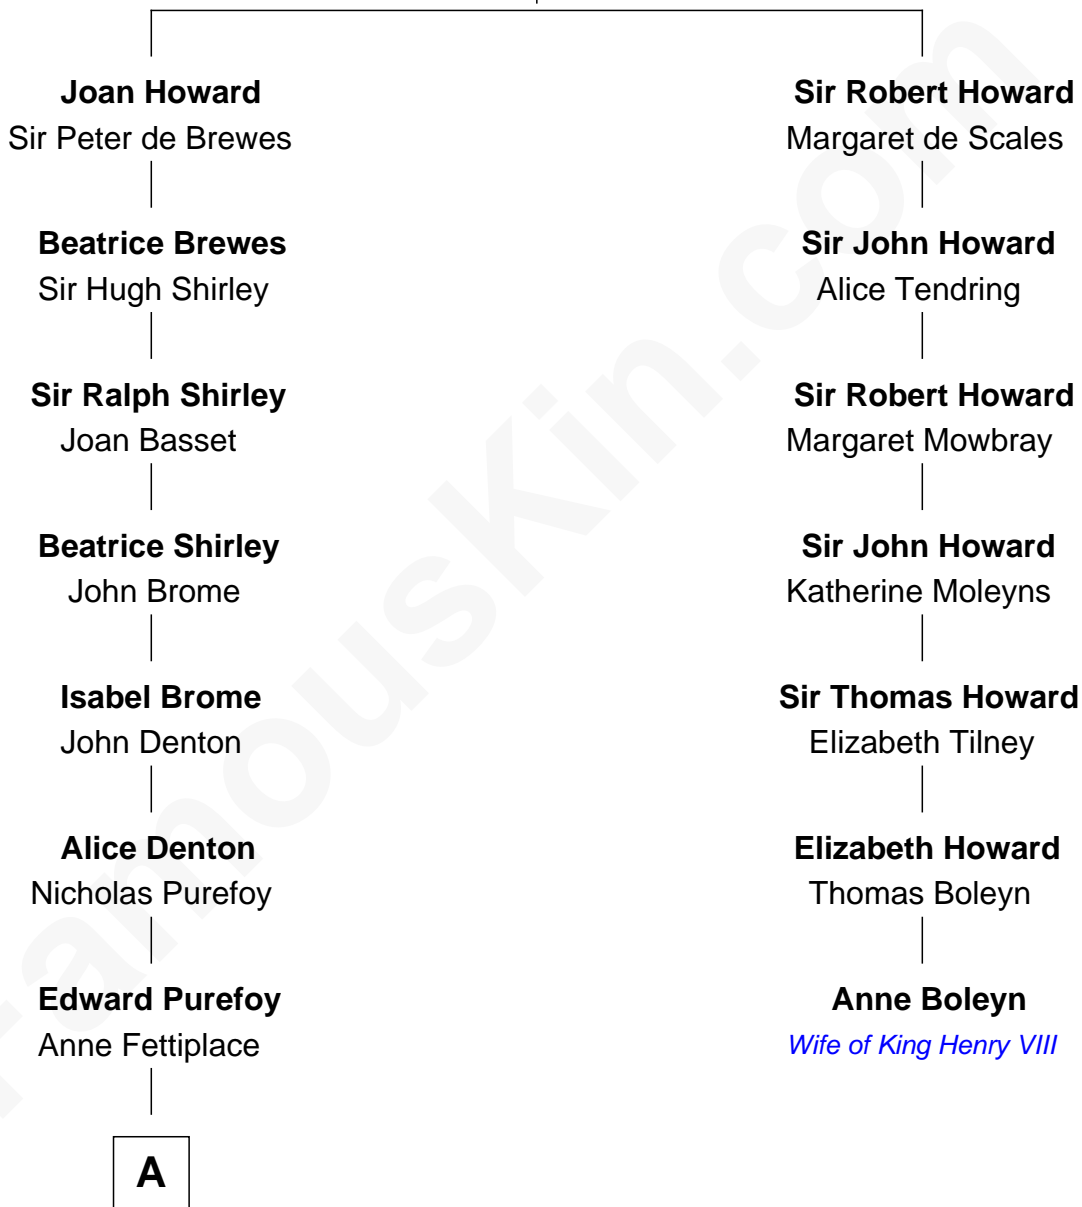

FamousKin.com Relationship Chart of

Herbert Hoover

31st U.S. President

6th cousin 14 times removed of

Anne Boleyn

2nd Wife of King Henry VIII

Sir John Howard

Alice de Bois

B

—
Lucinda Sherwood

John Minthorn

—
Theodore Minthorn

Mary Wasley

—
Hulda Randall Minthorn

Jessie Clark Hoover

—
Herbert Hoover

31st U.S. President

FamousKin.com