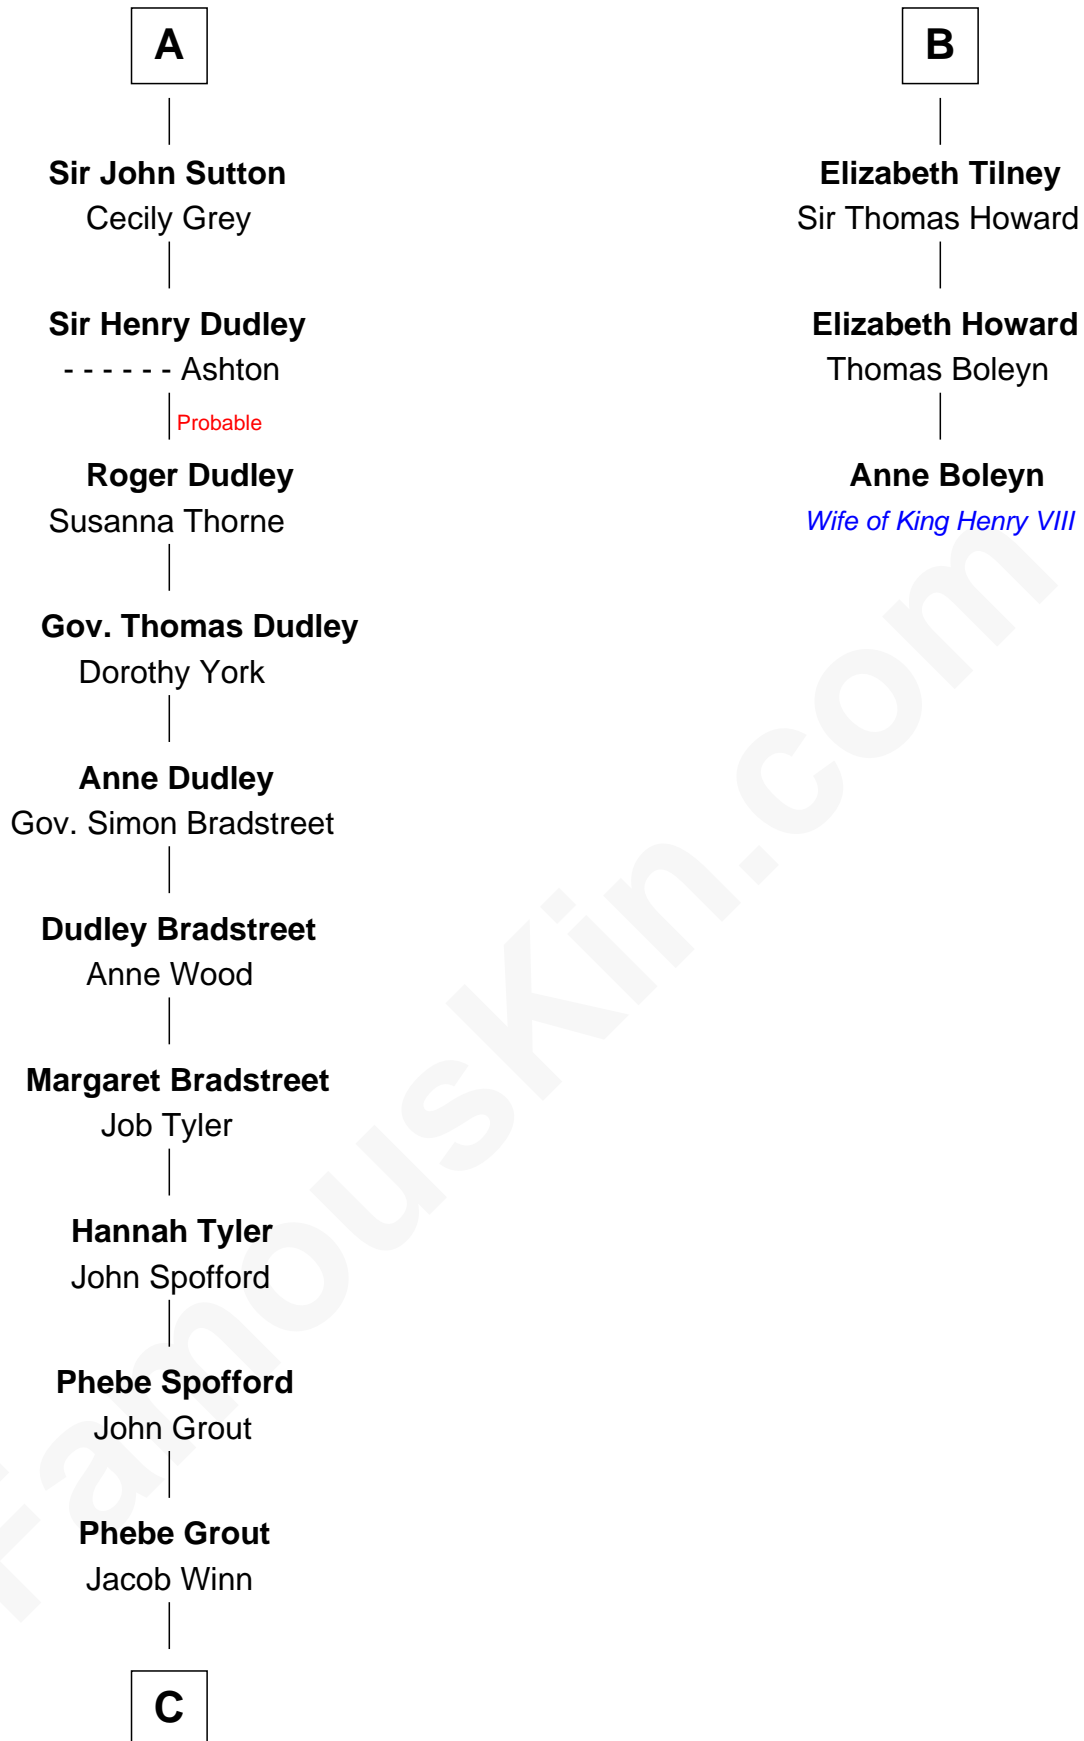

FamousKin.com Relationship Chart of

Herbert Hoover

31st U.S. President

9th cousin 12 times removed of

Anne Boleyn

2nd Wife of King Henry VIII

Sir William de Cantilupe

Eve de Braiose

C

—
Endymia Winn

Thomas Sherwood

—
Lucinda Sherwood

John Minthorn

—
Theodore Minthorn

Mary Wasley

—
Hulda Randall Minthorn