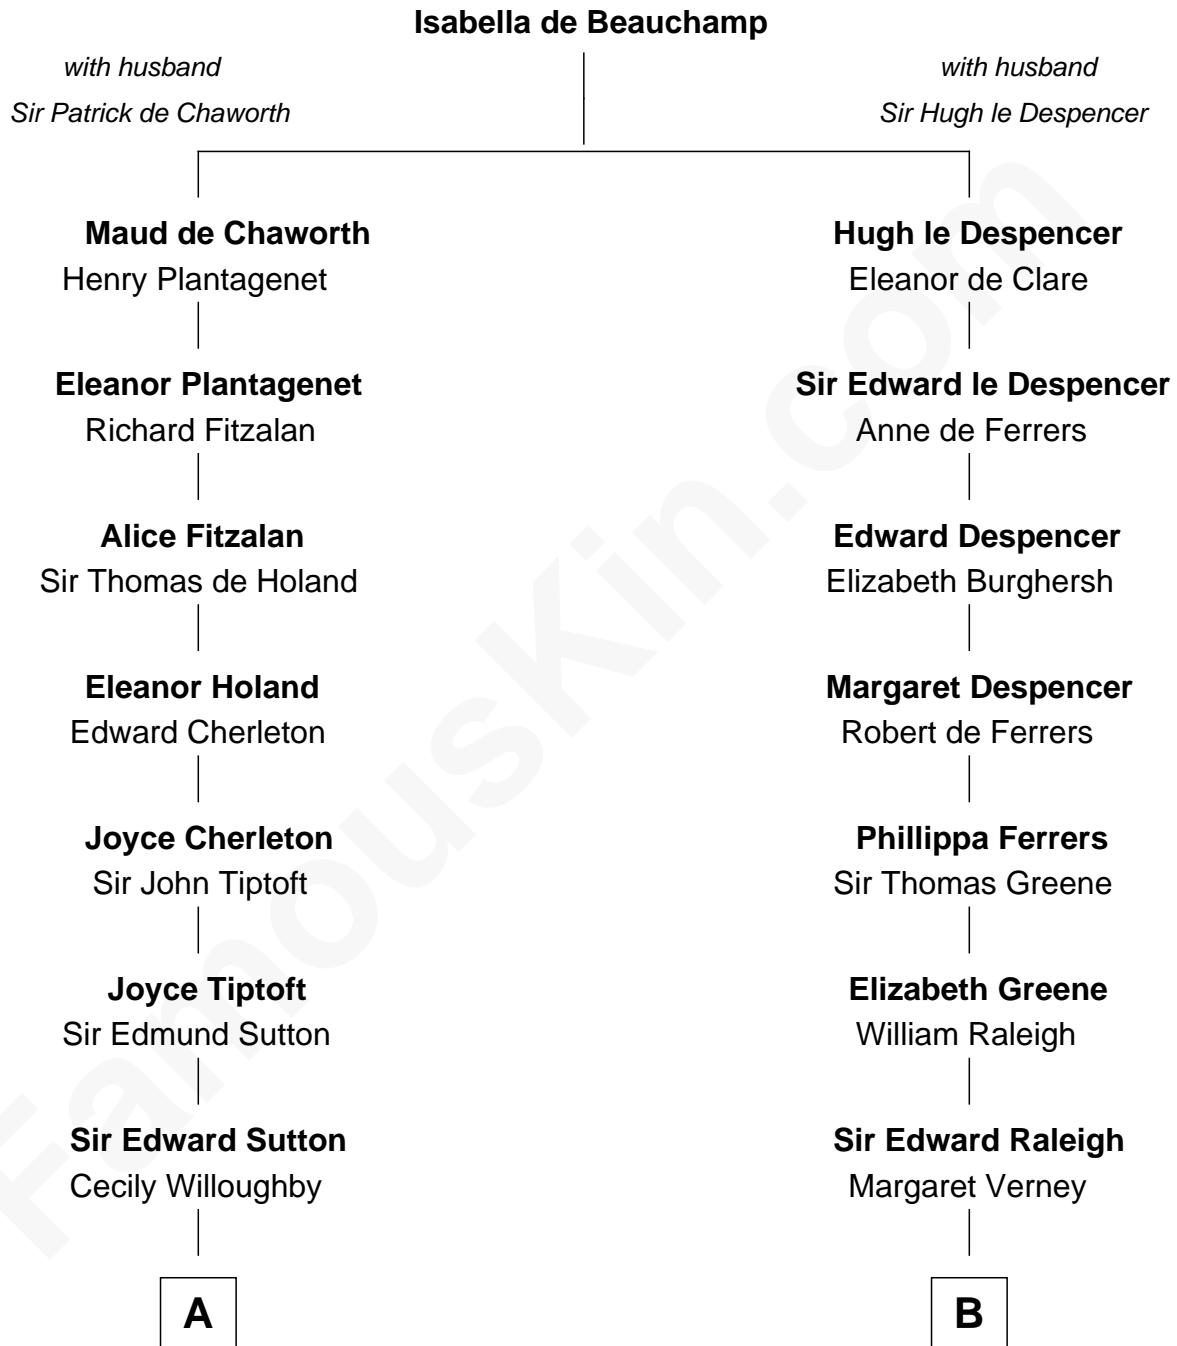

FamousKin.com Relationship Chart of

Herbert Hoover

31st U.S. President

21st cousin of

Willis Carrier

Inventor of Air Conditioning

C

Endymia Winn
Thomas Sherwood

Lucinda Sherwood
John Minthorn

Theodore Minthorn
Mary Wasley

Hulda Randall Minthorn
Jessie Clark Hoover

Herbert Hoover
31st U.S. President

D

Dr. Harris Otis
Sarah Rogers

Lydia Otis
Thomas Button

Ann Elizabeth Button
David Joy Haviland