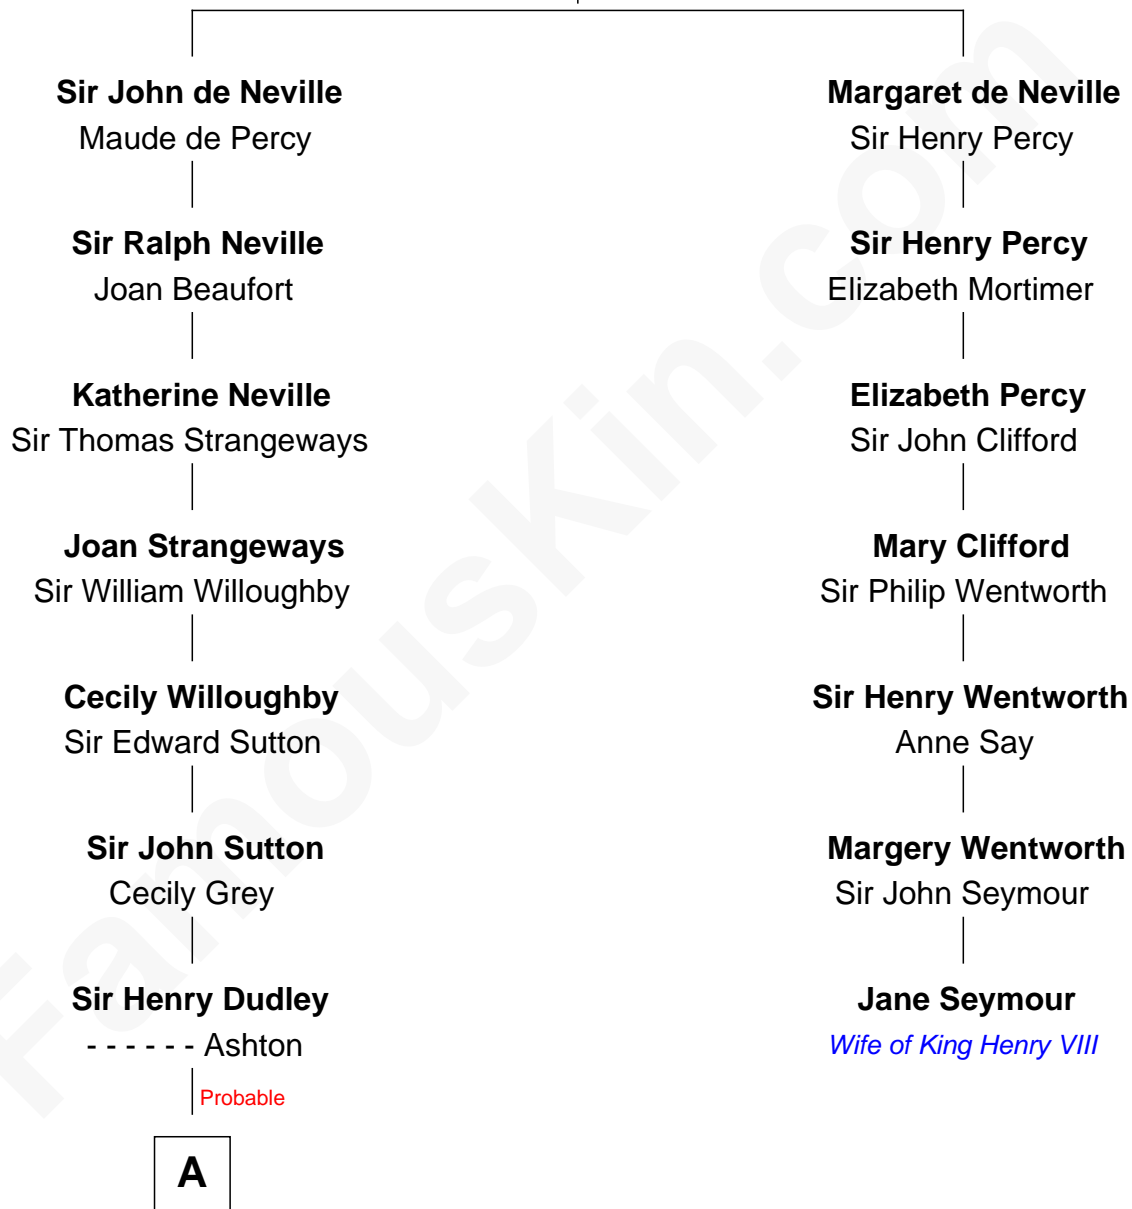

FamousKin.com Relationship Chart of

Herbert Hoover

31st U.S. President

6th cousin 13 times removed of

Jane Seymour

3rd Wife of King Henry VIII

Sir Ralph de Neville

Alice de Audley

B

—
Theodore Minthorn

Mary Wasley

—
Hulda Randall Minthorn

Jessie Clark Hoover

—
Herbert Hoover

31st U.S. President

FamousKin.com