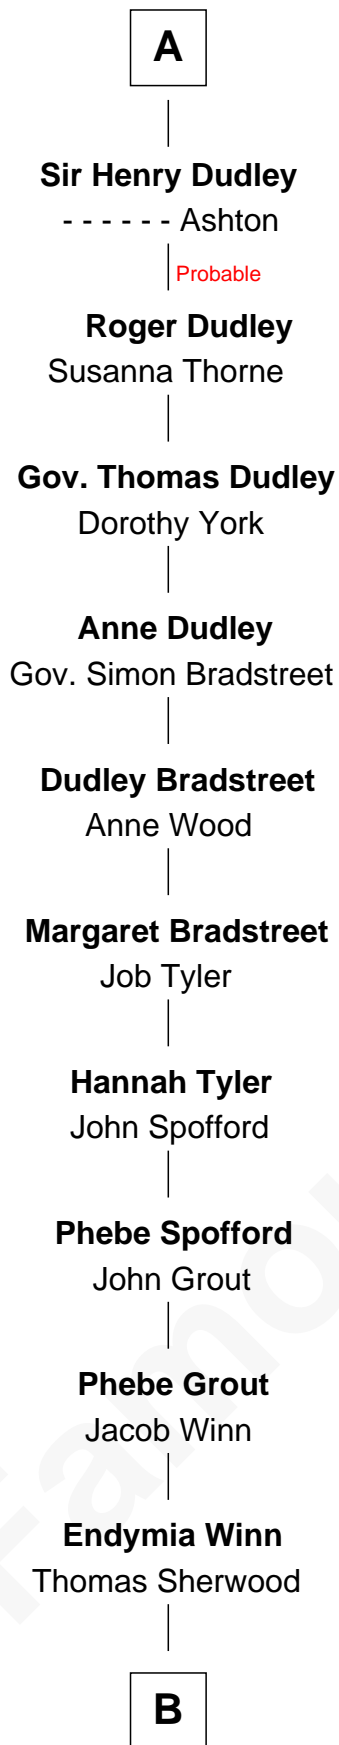

# FamousKin.com Relationship Chart of

**Herbert Hoover**

*31st U.S. President*

7th cousin 13 times removed of

**Jane Seymour**

*3rd Wife of King Henry VIII*

**Henry Plantagenet**

Maud de Chaworth

**Eleanor Plantagenet**

Richard Fitzalan

**Alice Fitzalan**

Sir Thomas de Holand

**Eleanor Holand**

Edward Cherleton

**Joyce Cherleton**

Sir John Tiptoft

**Joyce Tiptoft**

Sir Edmund Sutton

**Sir Edward Sutton**

Cecily Willoughby

**Sir John Sutton**

Cecily Grey

**A**

**Mary Plantagenet**

Sir Philip Wentworth

**Sir Henry Wentworth**

Anne Say

**Margery Wentworth**

Sir John Seymour

**Jane Seymour**

*Wife of King Henry VIII*

**B**