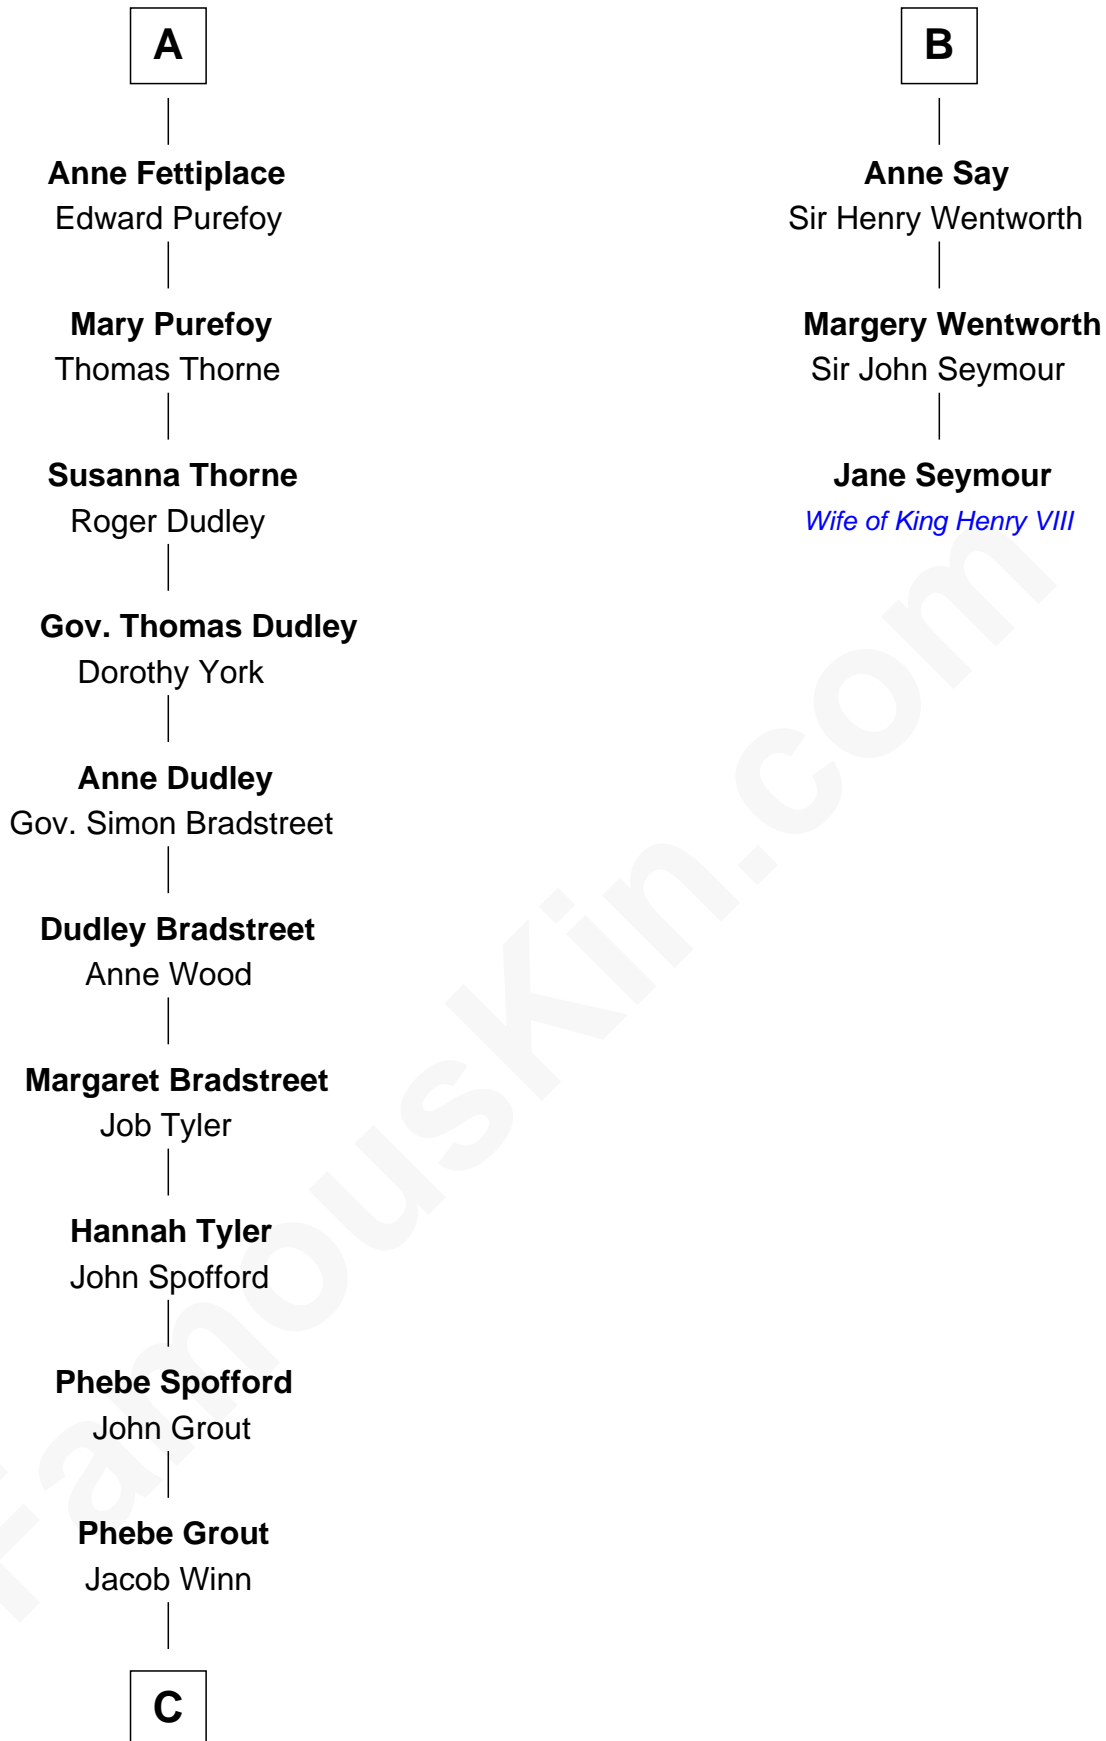

# FamousKin.com Relationship Chart of

**Herbert Hoover**

*31st U.S. President*

9th cousin 12 times removed of

**Jane Seymour**

*3rd Wife of King Henry VIII*

**C**

—  
**Endymia Winn**

Thomas Sherwood

—  
**Lucinda Sherwood**

John Minthorn

—  
**Theodore Minthorn**

Mary Wasley

—  
**Hulda Randall Minthorn**

Jessie Clark Hoover

—  
**Herbert Hoover**

*31st U.S. President*