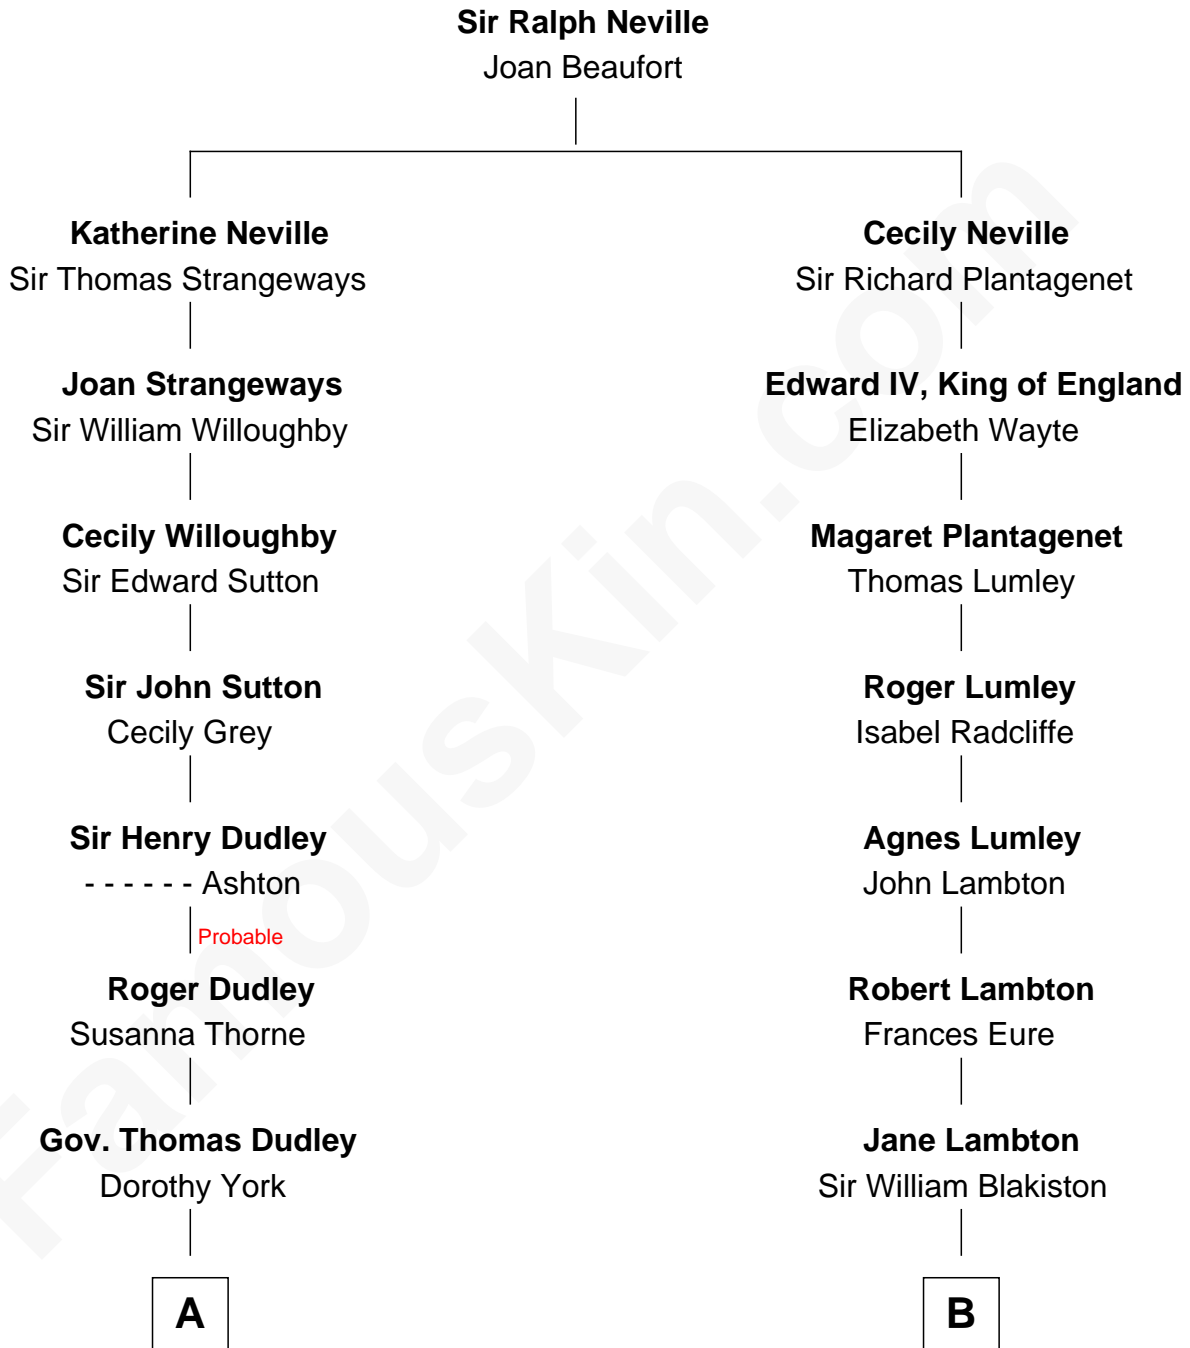

# FamousKin.com Relationship Chart of

**Herbert Hoover**

*31st U.S. President*

17th cousin 1 time removed of

**Benedict Cumberbatch**

*Movie, Television and Stage Actor*

C

Timothy Carlton Congdon Cumberbatch

Wanda Ventham

**Benedict Cumberbatch**

*Movie, Television and Stage Actor*

FamousKin.com