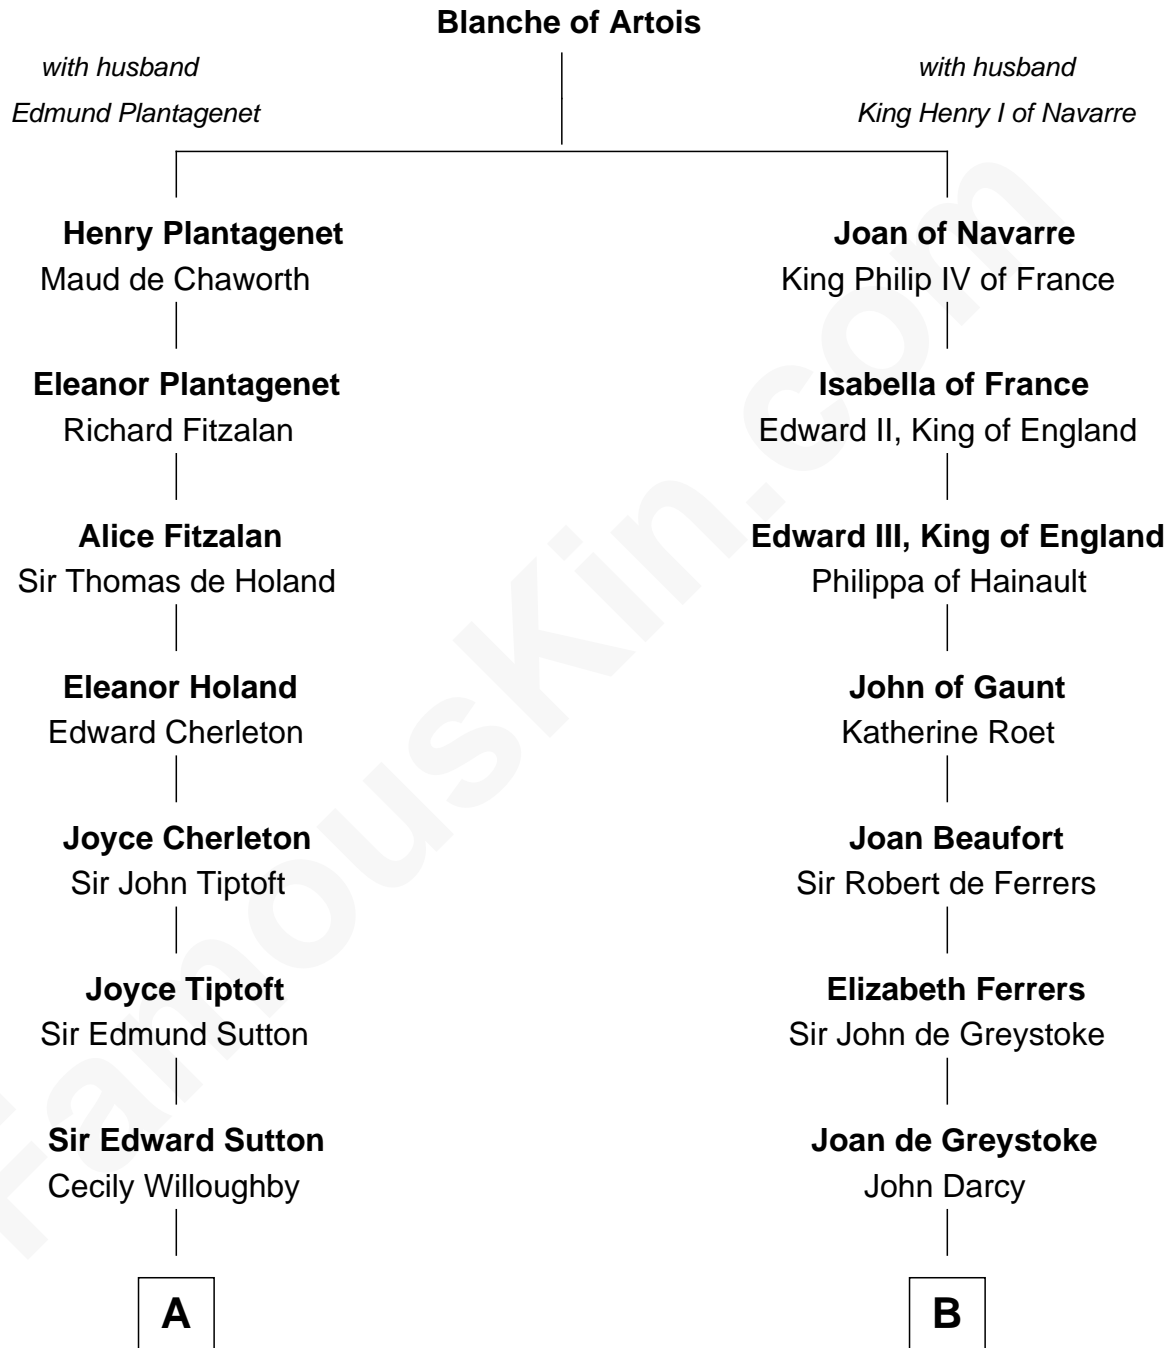

# FamousKin.com Relationship Chart of

**Herbert Hoover**

*31st U.S. President*

20th cousin 1 time removed of

**Sir Arthur Conan Doyle**

*Author, "Sherlock Holmes"*

**C**

**Endymia Winn**

Thomas Sherwood

**Lucinda Sherwood**

John Minthorn

**Theodore Minthorn**

Mary Wasley

**Hulda Randall Minthorn**

Jessie Clark Hoover

**Herbert Hoover**