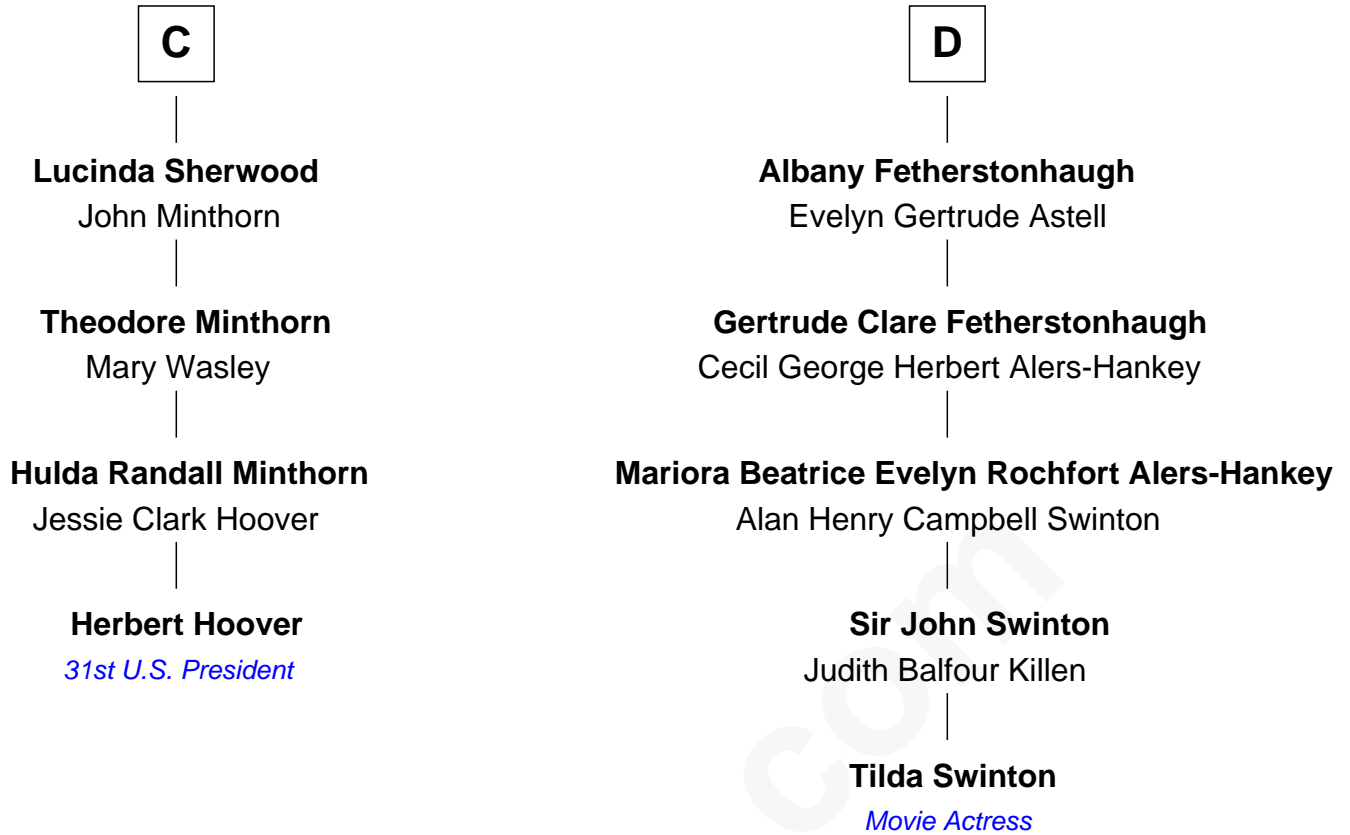

FamousKin.com Relationship Chart of

Herbert Hoover

31st U.S. President

20th cousin 1 time removed of

Tilda Swinton

Movie Actress

Sir Hugh I de Audley

Iseult de Mortimer

Tilda Swinton photo by [Nicolas Genin](#) (CC BY-SA 2.0)