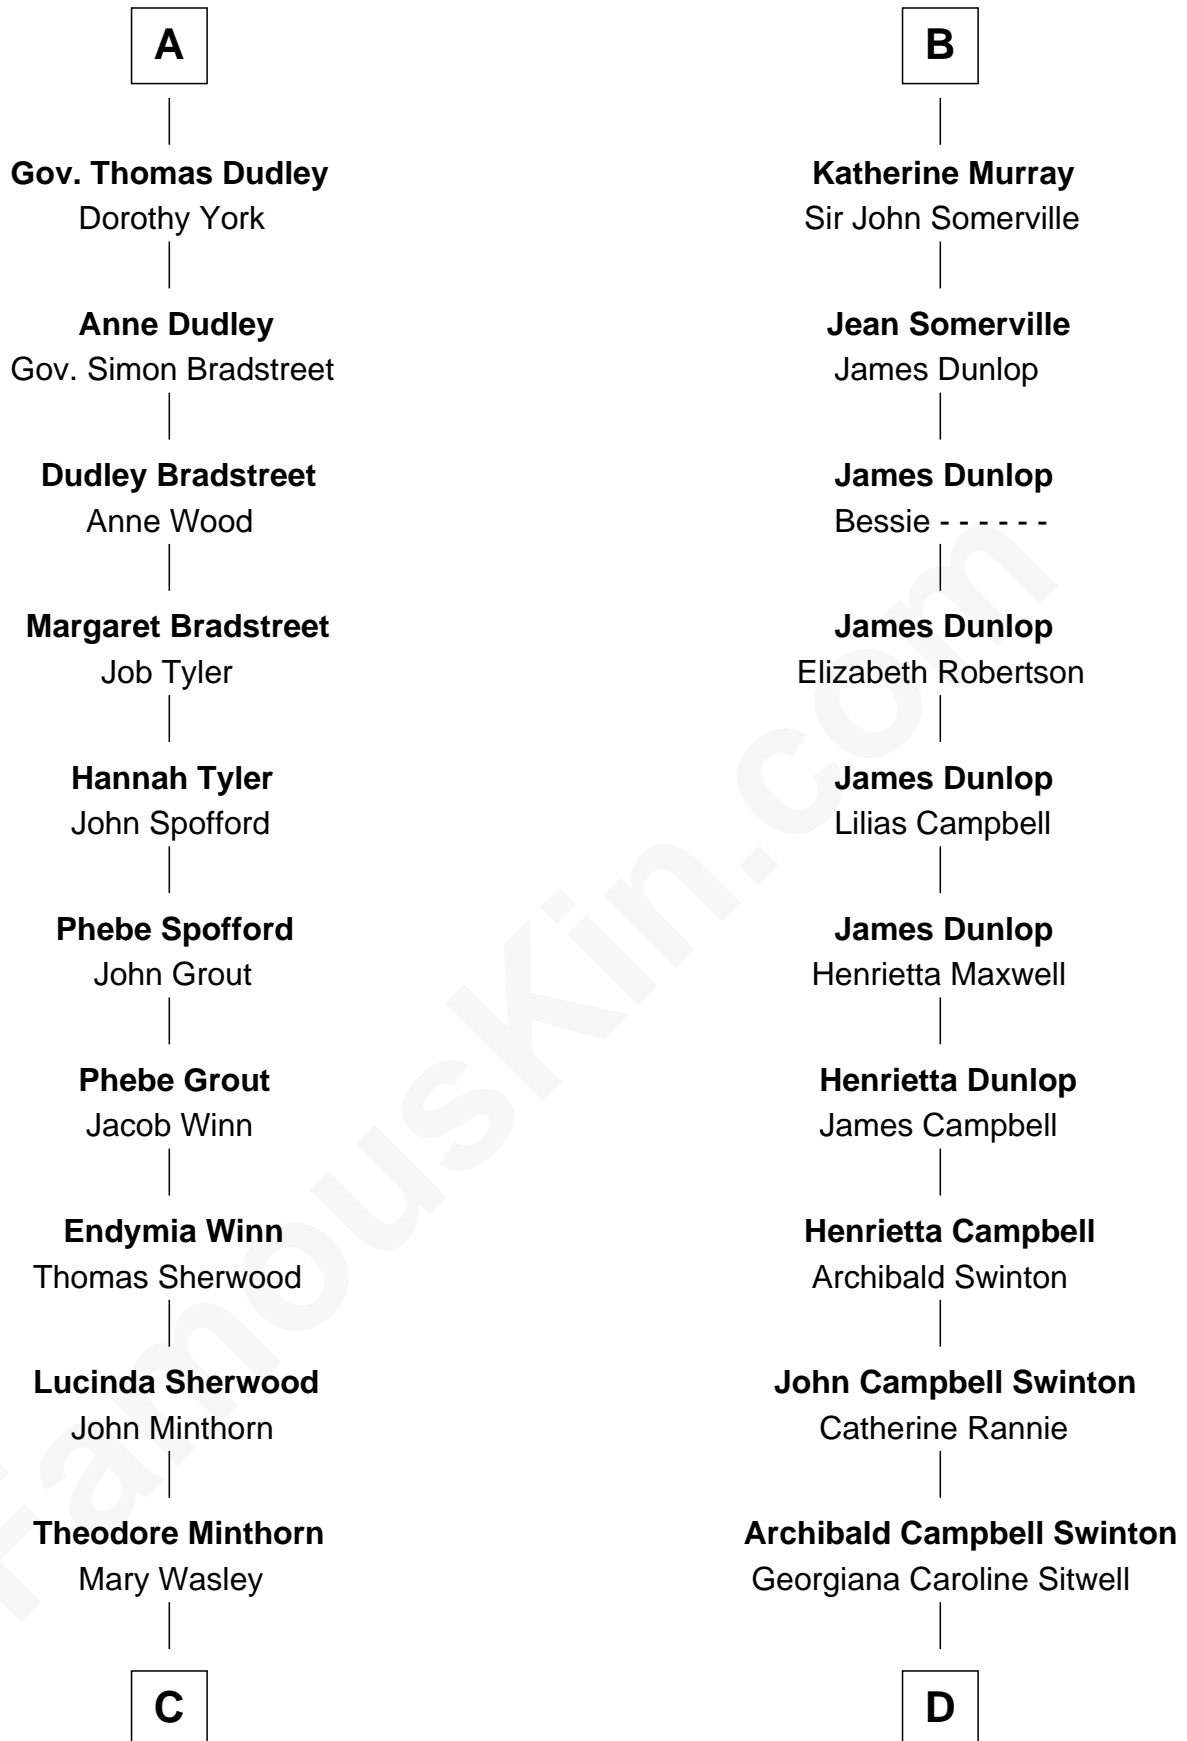

FamousKin.com Relationship Chart of

Herbert Hoover

31st U.S. President

18th cousin 2 times removed of

Tilda Swinton

Movie Actress

Sir Thomas de Holand

Alice Fitzalan

Tilda Swinton photo by [Nicolas Genin](#) (CC BY-SA 2.0)