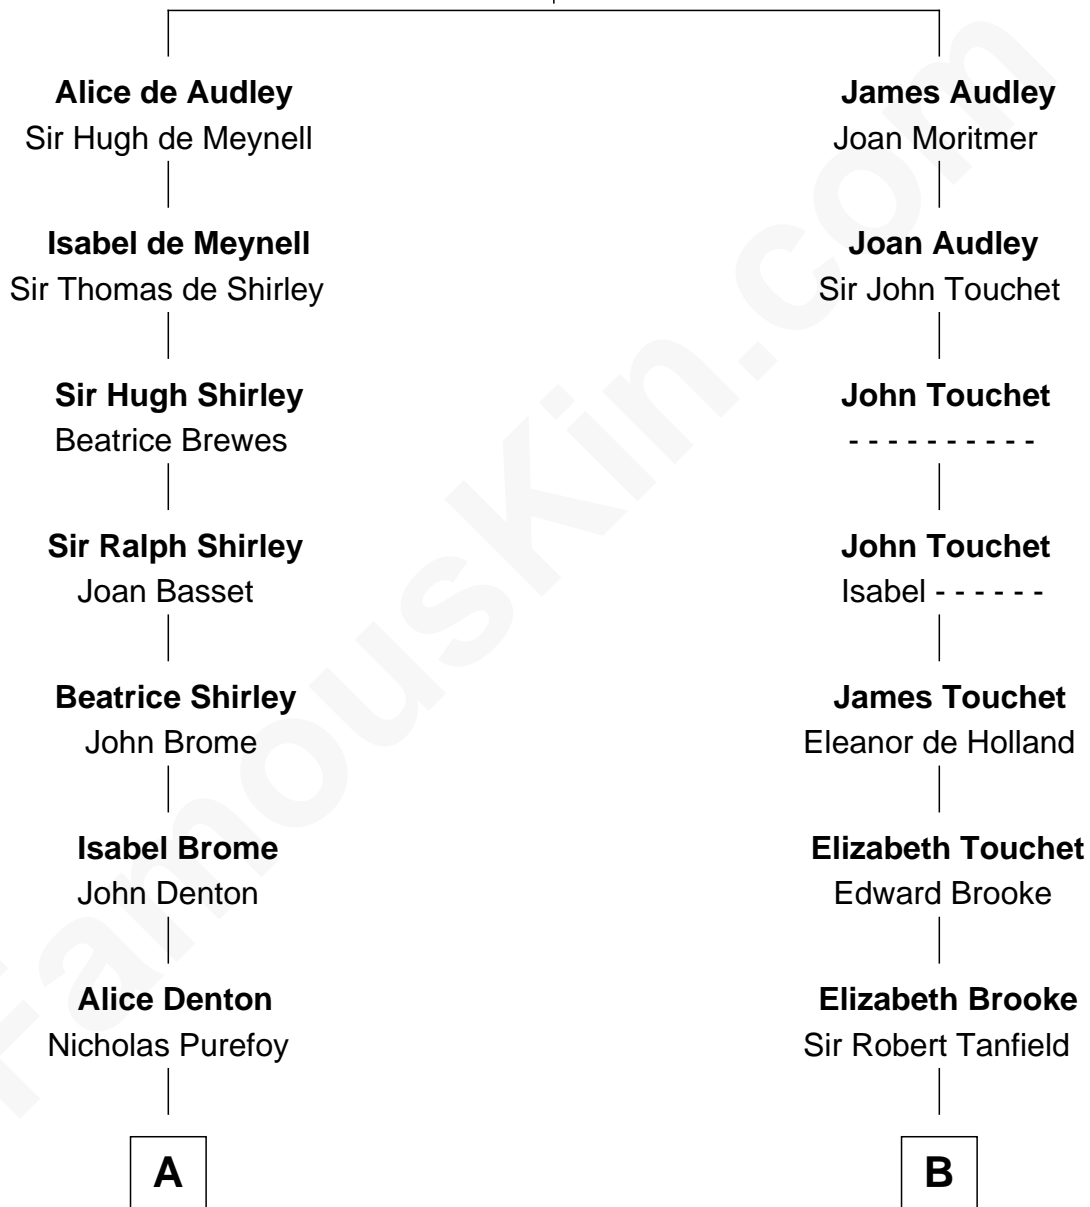

FamousKin.com Relationship Chart of

Herbert Hoover

31st U.S. President

20th cousin 1 time removed of

Fitzhugh Lee

40th Governor of Virginia

Sir Nicholas Audley

Joan Martin

C

Endymia Winn
Thomas Sherwood

Lucinda Sherwood
John Minthorn

Theodore Minthorn
Mary Wasley

Hulda Randall Minthorn
Jessie Clark Hoover

Herbert Hoover
31st U.S. President

D

Col. Henry Lee
Lucy Grymes

Maj. Gen. Henry Lee
Anne Hill Carter

Sydney Smith Lee
Anna Maria Mason

Fitzhugh Lee
40th Governor of Virginia