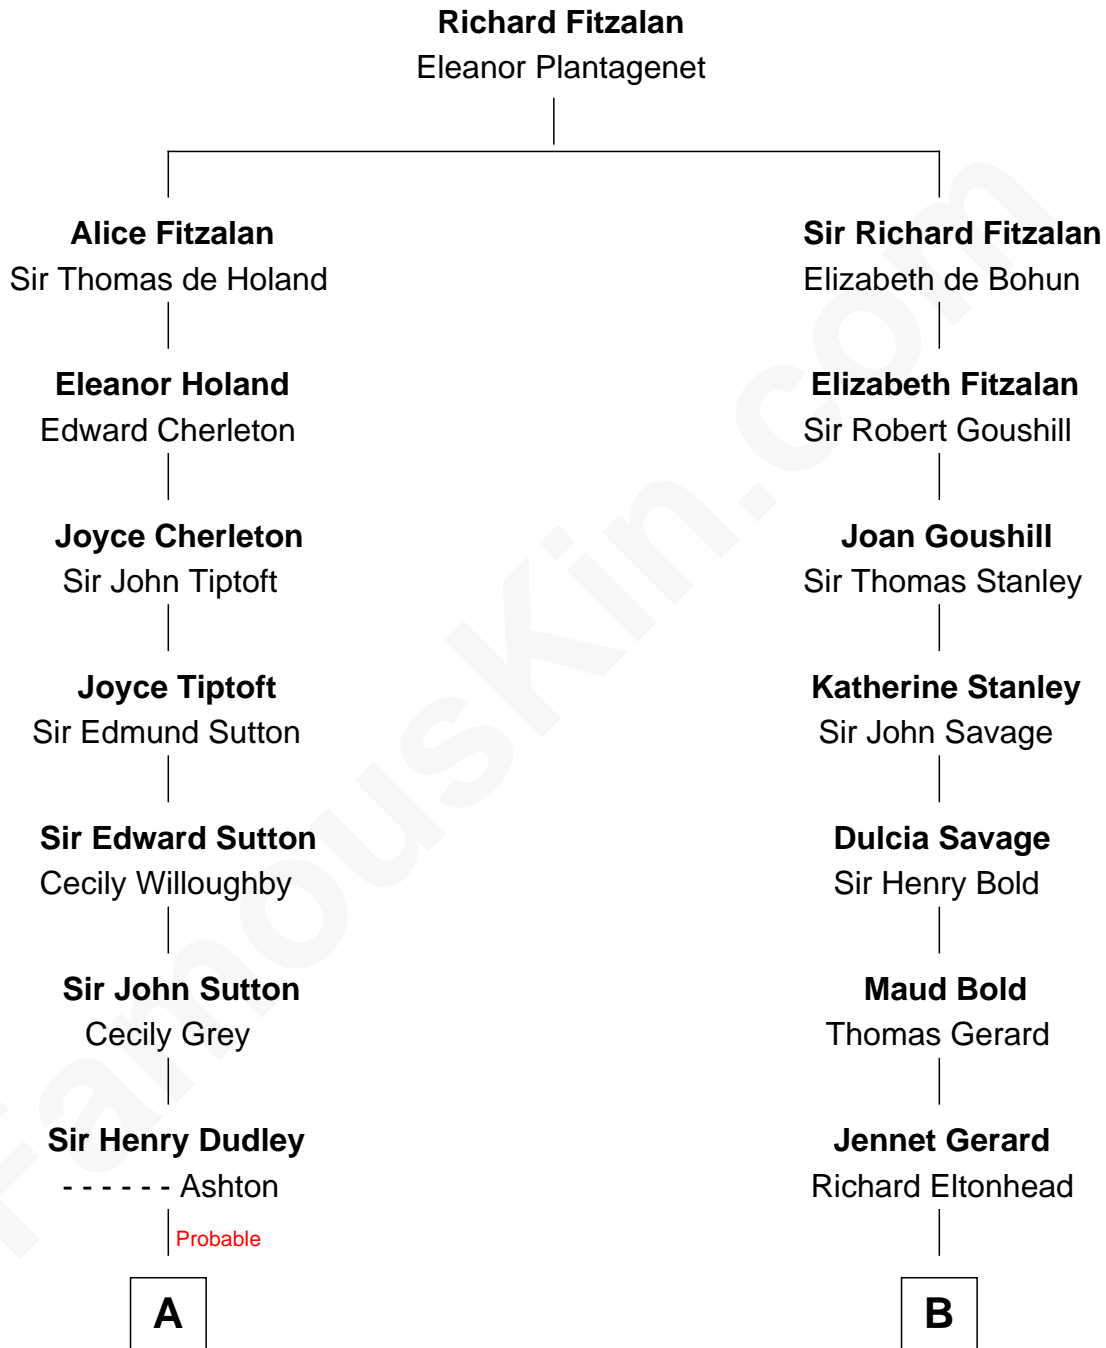

FamousKin.com Relationship Chart of

Herbert Hoover

31st U.S. President

13th cousin 6 times removed of

Thomas Sim Lee

2nd and 7th Governor of Maryland

C

—
Theodore Minthorn

Mary Wasley

—
Hulda Randall Minthorn

Jessie Clark Hoover

—
Herbert Hoover

31st U.S. President

FamousKin.com