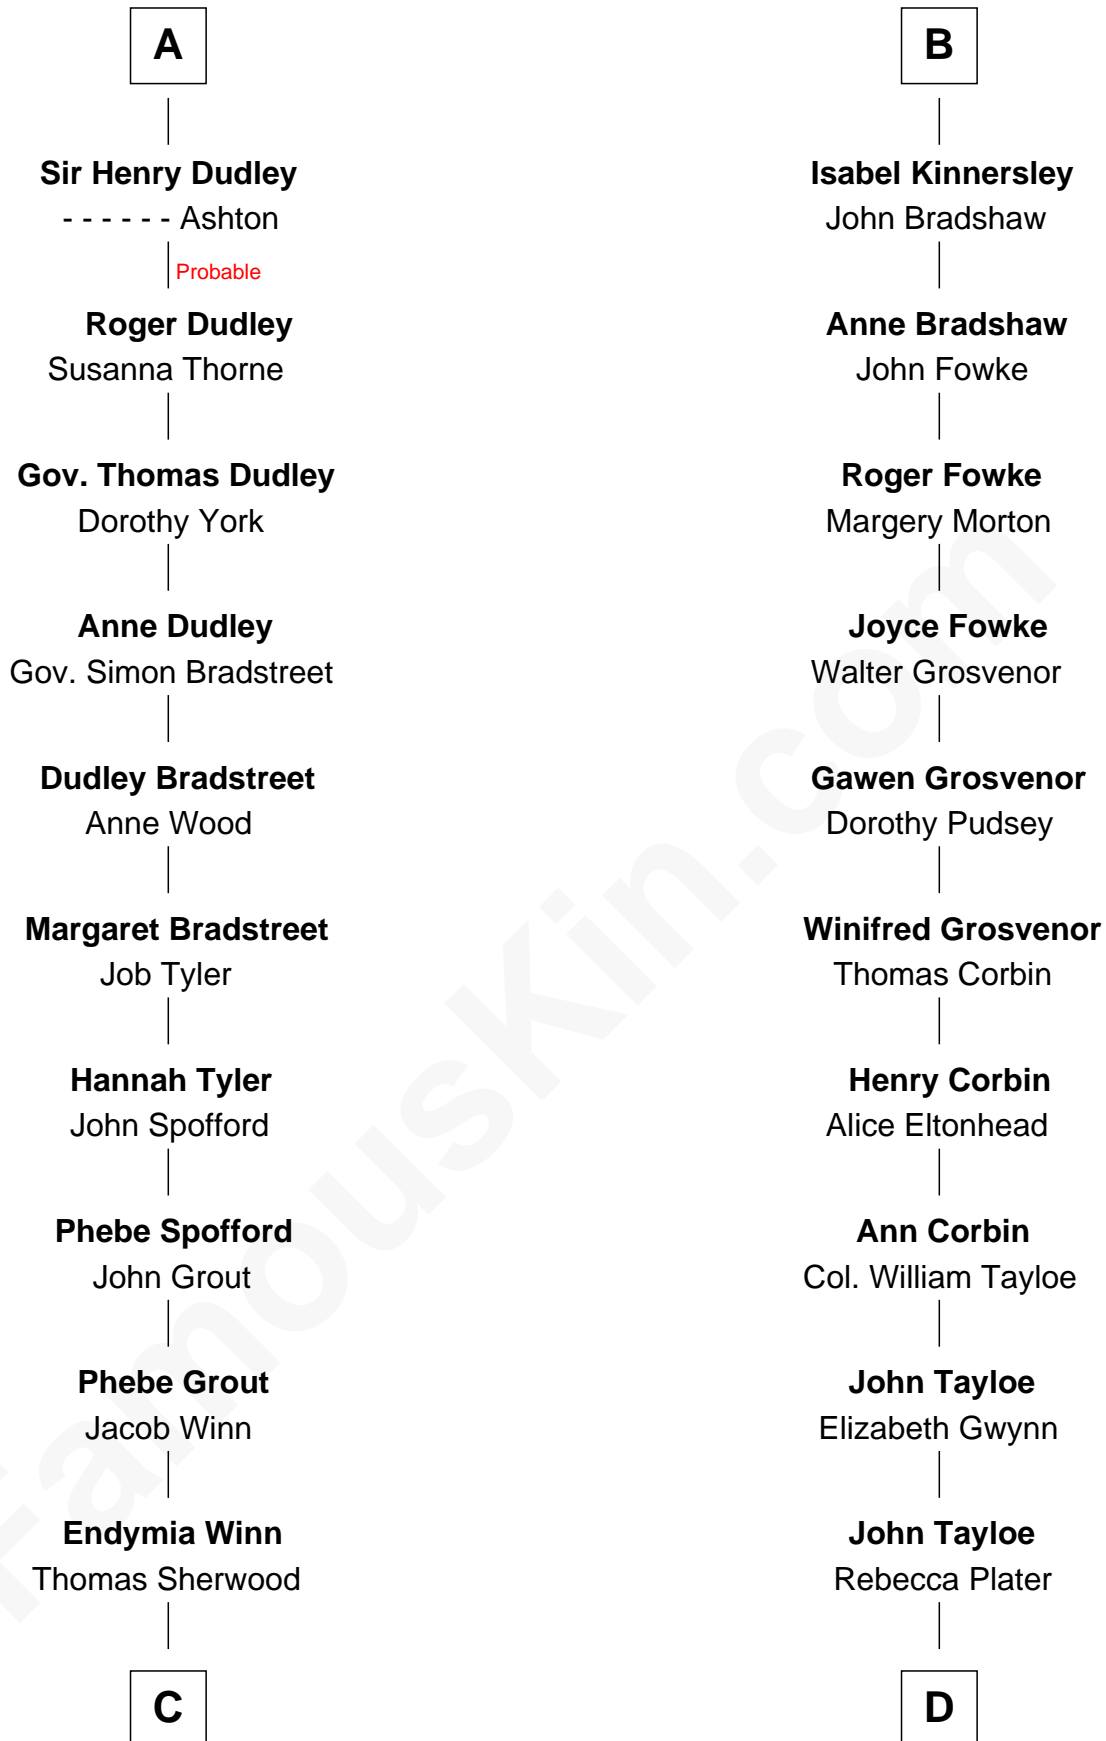

FamousKin.com Relationship Chart of

Herbert Hoover

31st U.S. President

18th cousin 2 times removed of

Edward Lloyd V

13th Governor of Maryland

Sir William de Ros
Margery de Badlesmere

Thomas de Ros
Beatrice de Stafford

Margaret de Ros
Sir Reynold Grey

Margaret Grey
Sir William Bonville

William Bonville
Elizabeth Harington

William Bonville
Katherine Neville

Cecily Bonville
Thomas Grey

Cecily Grey
Sir John Sutton

A

Maud de Roos
John de Welles

Margery de Welles
Stephen le Scrope

Maude le Scrope
Sir Baldwin Freville

Joyce Freville
Sir Roger Aston

Sir Robert Aston
Isabel Brereton

John Aston
Elizabeth Delves

Margaret Aston
John Kinnersley

B

C

Lucinda Sherwood

John Minthorn

Theodore Minthorn

Mary Wasley

Hulda Randall Minthorn

Jessie Clark Hoover

Herbert Hoover

31st U.S. President