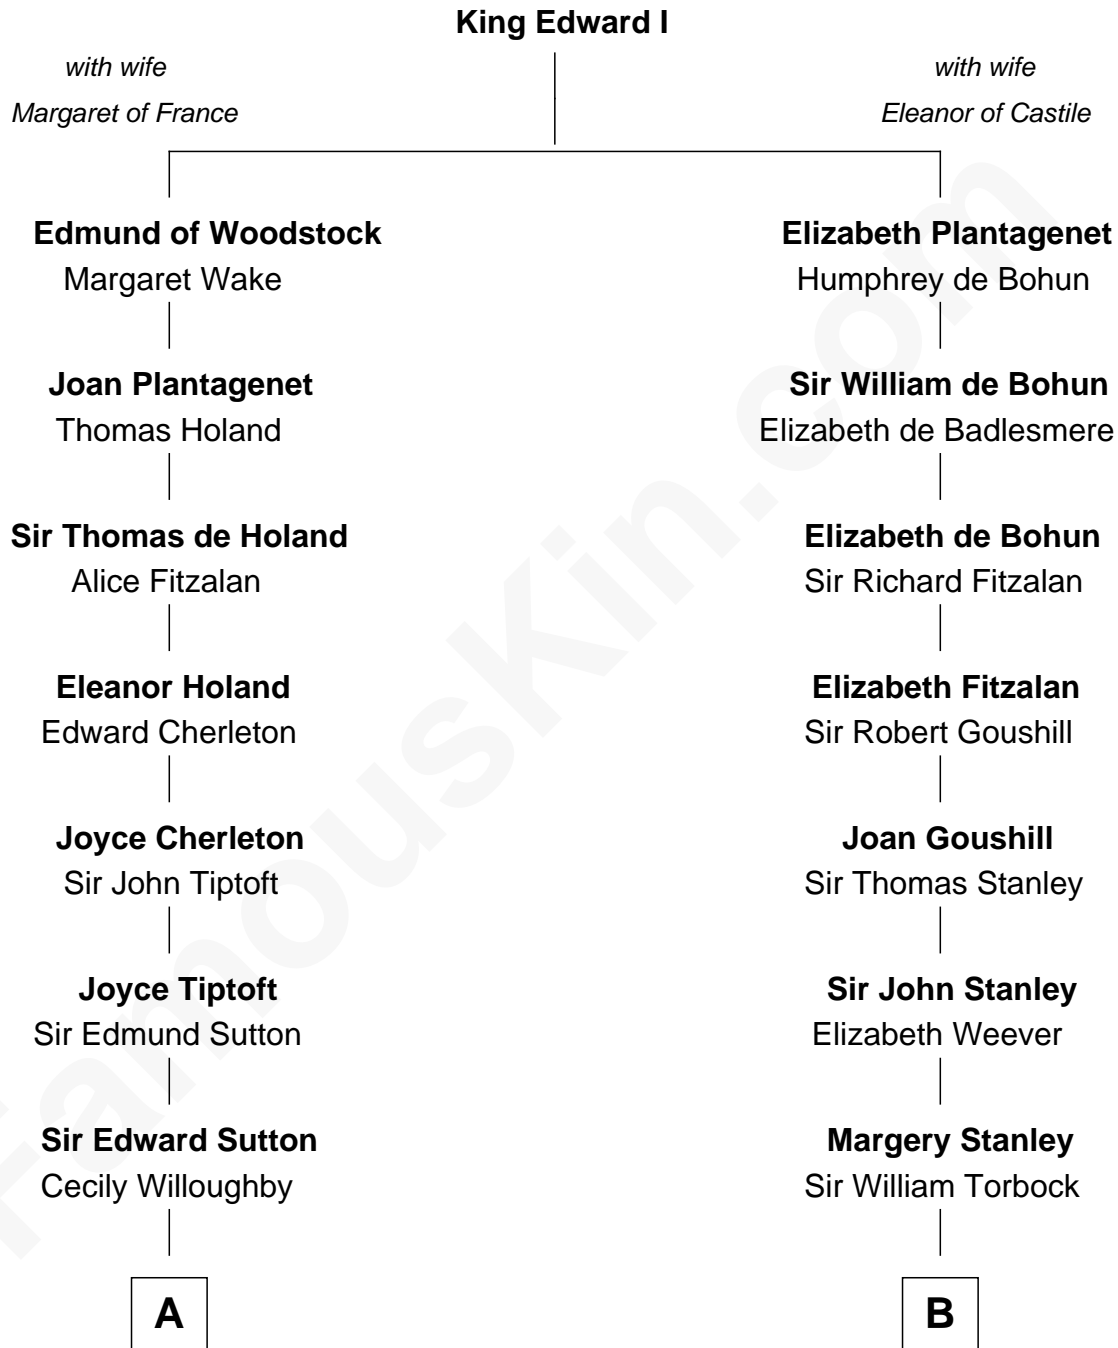

FamousKin.com Relationship Chart of

Herbert Hoover

31st U.S. President

18th cousin 3 times removed of

Henry Lloyd

40th Governor of Maryland

C

Endymia Winn
Thomas Sherwood

Lucinda Sherwood
John Minthorn

Theodore Minthorn
Mary Wasley

Hulda Randall Minthorn
Jessie Clark Hoover

Herbert Hoover
31st U.S. President

D

Daniel Lloyd
Catherine Henry

Henry Lloyd
40th Governor of Maryland