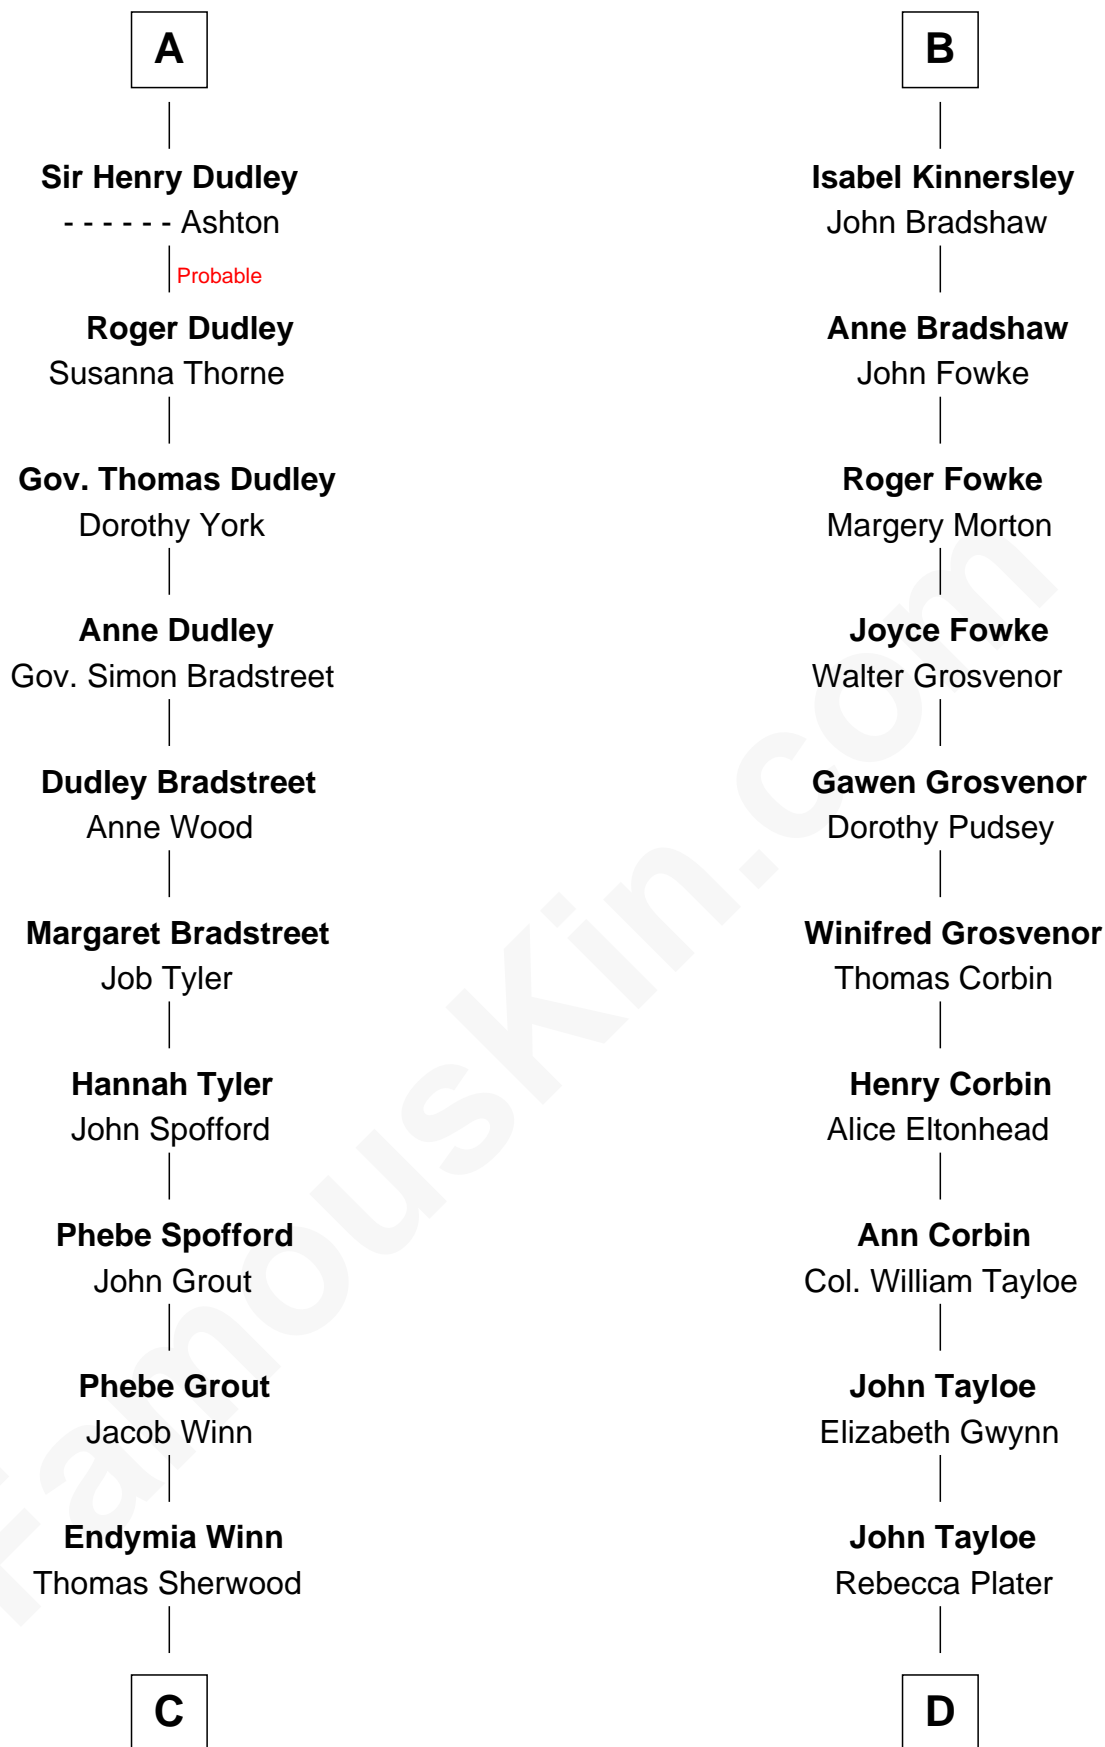

FamousKin.com Relationship Chart of

Herbert Hoover

31st U.S. President

20th cousin of

Henry Lloyd

40th Governor of Maryland

Sir William de Ros
Margery de Badlesmere

Thomas de Ros
Beatrice de Stafford

Margaret de Ros
Sir Reynold Grey

Margaret Grey
Sir William Bonville

William Bonville
Elizabeth Harington

William Bonville
Katherine Neville

Cecily Bonville
Thomas Grey

Cecily Grey
Sir John Sutton

A

Maud de Roos
John de Welles

Margery de Welles
Stephen le Scrope

Maude le Scrope
Sir Baldwin Freville

Joyce Freville
Sir Roger Aston

Sir Robert Aston
Isabel Brereton

John Aston
Elizabeth Delves

Margaret Aston
John Kinnersley

B

C

Lucinda Sherwood

John Minthorn

Theodore Minthorn

Mary Wasley

Hulda Randall Minthorn

Jessie Clark Hoover

Herbert Hoover

31st U.S. President